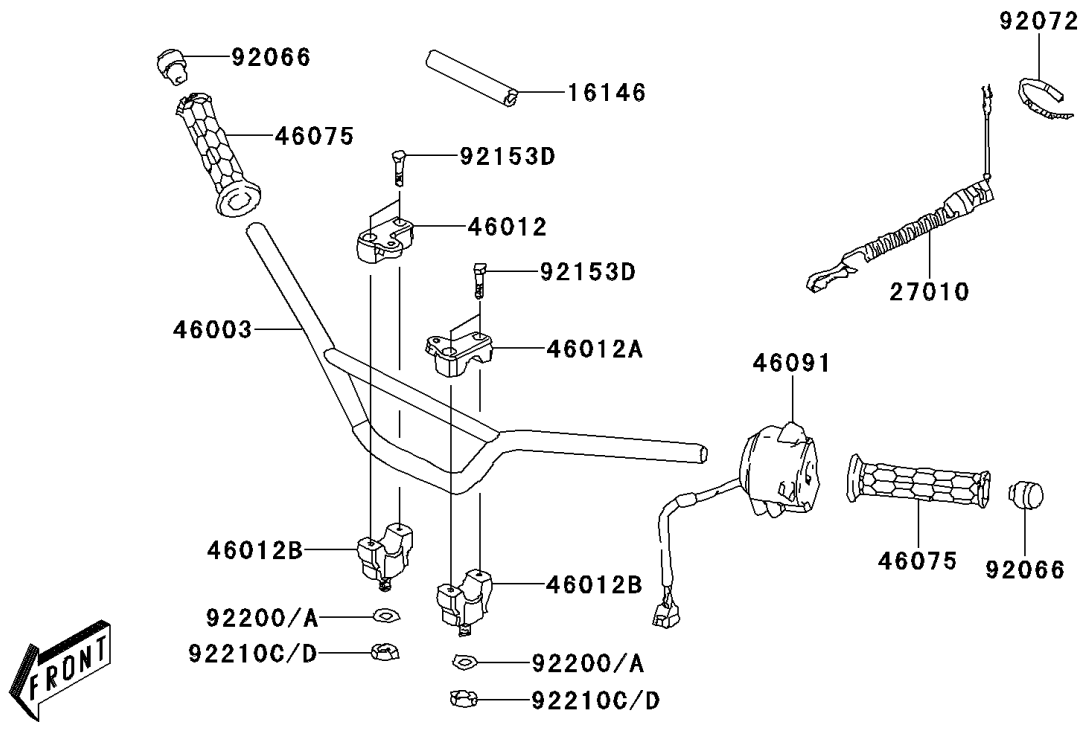

# 2008 KFX®50 PARTS DIAGRAM

Handlebar

F2310

## 2008 KFX®50 PARTS LIST

### Handlebar

ITEM NAME	PART NUMBER	QUANTITY
BRACKET (Ref # 11054)	11054-Y001	1
GASKET (Ref # 11061)	11061-Y017	1
PLATE (Ref # 13271)	13271-Y008	1
COVER-ASSY,HANDLE (Ref # 16146)	16146-Y001	1
SWITCH,SAFETY (Ref # 27010)	27010-Y002	1
SWITCH,STOP (Ref # 27010A)	27010-Y003	1
STOPPER (Ref # 32085)	32085-Y001	1
CASE,LWR (Ref # 32099)	32099-Y002	1
CASE,UPP (Ref # 32099A)	32099-Y003	1
HANDLE (Ref # 46003)	46003-Y001	1
HOLDER-HANDLE,UPP,RH (Ref # 46012)	46012-Y001	1
HOLDER-HANDLE,UPP,LH (Ref # 46012A)	46012-Y002	1
HOLDER-HANDLE,LWR (Ref # 46012B)	46012-Y003	2
GRIP,HANDLE (Ref # 46075)	46075-Y001	2
LEVER-ASSY-GRIP,RH (Ref # 46076)	46076-Y001	1
HOUSING-ASSY-CONTROL,LH (Ref # 46091)	46091-Y001	1
LEVER-GRIP,CHOKE (Ref # 46092)	46092-Y001	1
LEVER-GRIP,RH (Ref # 46092A)	46092-Y002	1
CABLE-BRAKE,FR (Ref # 54005)	54005-Y001	2
CABLE-THROTTLE (Ref # 54012)	54012-Y002	1
SPACER (Ref # 92026)	92026-Y007	1
PLUG (Ref # 92066)	92066-Y002	2
BAND (Ref # 92072)	92072-Y001	3
COLLAR (Ref # 92152)	92152-Y012	1
BOLT (Ref # 92153)	92153-Y002	2
BOLT,6X22 (Ref # 92153A)	92153-Y009	1
BOLT,FLANGE,6X16 (Ref # 92153B)	92153-Y025	1
BOLT,SOCKET,6X20 (Ref # 92153C)	92153-Y060	1
BOLT,SOCKET,6X25 (Ref # 92153D)	92153-Y061	4

### Handlebar

ITEM NAME	PART NUMBER	QUANTITY
SCREW,PAN,3X8 (Ref # 92172)	92172-Y005	1
SCREW,PAN,4X16 (Ref # 92172A)	92172-Y008	2
SCREW,PAN,5X14 (Ref # 92172B)	92172-Y009	1
WASHER,10MM (Ref # 92200A)	92200-Y020	2
NUT,6MM (Ref # 92210)	92210-Y008	1
NUT (Ref # 92210A)	92210-Y015	2
NUT,5MM (Ref # 92210B)	92210-Y017	1
NUT,10MM (Ref # 92210D)	92210-Y034	2