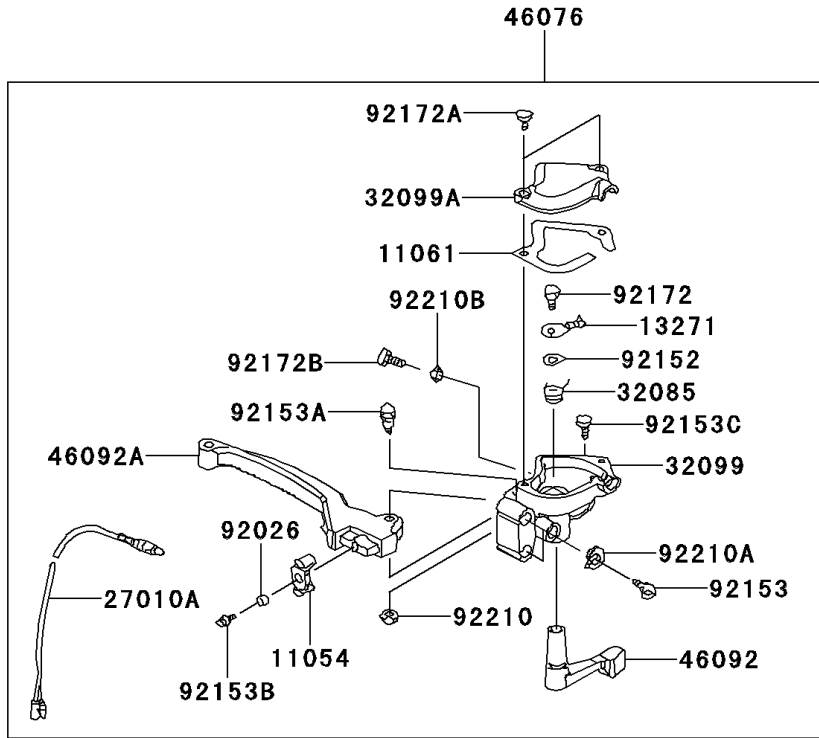

# 2008 KFX®50 PARTS DIAGRAM

Handlebar

F2310

## 2008 KFX®50 PARTS LIST

### Handlebar

ITEM NAME	PART NUMBER	QUANTITY
BRACKET (Ref # 11054)	11054-Y001	1
GASKET (Ref # 11061)	11061-Y017	1
PLATE (Ref # 13271)	13271-Y008	1
COVER-ASSY,HANDLE (Ref # 16146)	16146-Y001	1
SWITCH,SAFETY (Ref # 27010)	27010-Y002	1
SWITCH,STOP (Ref # 27010A)	27010-Y003	1
STOPPER (Ref # 32085)	32085-Y001	1
CASE,LWR (Ref # 32099)	32099-Y002	1
CASE,UPP (Ref # 32099A)	32099-Y003	1
HANDLE (Ref # 46003)	46003-Y001	1
HOLDER-HANDLE,UPP,RH (Ref # 46012)	46012-Y001	1
HOLDER-HANDLE,UPP,LH (Ref # 46012A)	46012-Y002	1
HOLDER-HANDLE,LWR (Ref # 46012B)	46012-Y003	2
GRIP,HANDLE (Ref # 46075)	46075-Y001	2
LEVER-ASSY-GRIP,RH (Ref # 46076)	46076-Y001	1
HOUSING-ASSY-CONTROL,LH (Ref # 46091)	46091-Y001	1
LEVER-GRIP,CHOKE (Ref # 46092)	46092-Y001	1
LEVER-GRIP,RH (Ref # 46092A)	46092-Y002	1
CABLE-BRAKE,FR (Ref # 54005)	54005-Y001	2
CABLE-THROTTLE (Ref # 54012)	54012-Y002	1
SPACER (Ref # 92026)	92026-Y007	1
PLUG (Ref # 92066)	92066-Y002	2
BAND (Ref # 92072)	92072-Y001	3
COLLAR (Ref # 92152)	92152-Y012	1
BOLT (Ref # 92153)	92153-Y002	2
BOLT,6X22 (Ref # 92153A)	92153-Y009	1
BOLT,FLANGE,6X16 (Ref # 92153B)	92153-Y025	1
BOLT,SOCKET,6X20 (Ref # 92153C)	92153-Y060	1
BOLT,SOCKET,6X25 (Ref # 92153D)	92153-Y061	4

### Handlebar

ITEM NAME	PART NUMBER	QUANTITY
SCREW,PAN,3X8 (Ref # 92172)	92172-Y005	1
SCREW,PAN,4X16 (Ref # 92172A)	92172-Y008	2
SCREW,PAN,5X14 (Ref # 92172B)	92172-Y009	1
WASHER,10MM (Ref # 92200A)	92200-Y020	2
NUT,6MM (Ref # 92210)	92210-Y008	1
NUT (Ref # 92210A)	92210-Y015	2
NUT,5MM (Ref # 92210B)	92210-Y017	1
NUT,10MM (Ref # 92210D)	92210-Y034	2