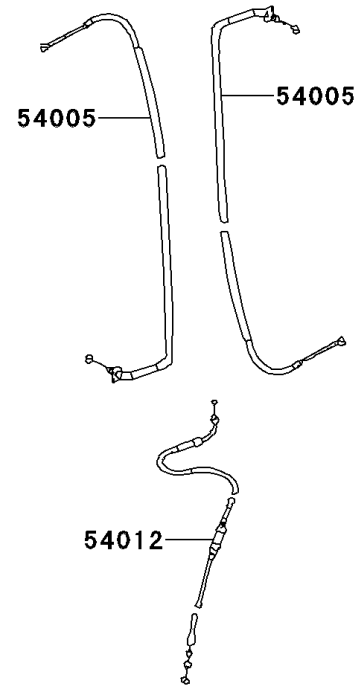

# 2008 KFX®50 PARTS DIAGRAM

Handlebar

F2310

## 2008 KFX®50 PARTS LIST

### Handlebar

ITEM NAME	PART NUMBER	QUANTITY
BRACKET (Ref # 11054)	11054-Y001	1
GASKET (Ref # 11061)	11061-Y017	1
PLATE (Ref # 13271)	13271-Y008	1
COVER-ASSY,HANDLE (Ref # 16146)	16146-Y001	1
SWITCH,SAFETY (Ref # 27010)	27010-Y002	1
SWITCH,STOP (Ref # 27010A)	27010-Y003	1
STOPPER (Ref # 32085)	32085-Y001	1
CASE,LWR (Ref # 32099)	32099-Y002	1
CASE,UPP (Ref # 32099A)	32099-Y003	1
HANDLE (Ref # 46003)	46003-Y001	1
HOLDER-HANDLE,UPP,RH (Ref # 46012)	46012-Y001	1
HOLDER-HANDLE,UPP,LH (Ref # 46012A)	46012-Y002	1
HOLDER-HANDLE,LWR (Ref # 46012B)	46012-Y003	2
GRIP,HANDLE (Ref # 46075)	46075-Y001	2
LEVER-ASSY-GRIP,RH (Ref # 46076)	46076-Y001	1
HOUSING-ASSY-CONTROL,LH (Ref # 46091)	46091-Y001	1
LEVER-GRIP,CHOKE (Ref # 46092)	46092-Y001	1
LEVER-GRIP,RH (Ref # 46092A)	46092-Y002	1
CABLE-BRAKE,FR (Ref # 54005)	54005-Y001	2
CABLE-THROTTLE (Ref # 54012)	54012-Y002	1
SPACER (Ref # 92026)	92026-Y007	1
PLUG (Ref # 92066)	92066-Y002	2
BAND (Ref # 92072)	92072-Y001	3
COLLAR (Ref # 92152)	92152-Y012	1
BOLT (Ref # 92153)	92153-Y002	2
BOLT,6X22 (Ref # 92153A)	92153-Y009	1
BOLT,FLANGE,6X16 (Ref # 92153B)	92153-Y025	1
BOLT,SOCKET,6X20 (Ref # 92153C)	92153-Y060	1
BOLT,SOCKET,6X25 (Ref # 92153D)	92153-Y061	4

### Handlebar

ITEM NAME	PART NUMBER	QUANTITY
SCREW,PAN,3X8 (Ref # 92172)	92172-Y005	1
SCREW,PAN,4X16 (Ref # 92172A)	92172-Y008	2
SCREW,PAN,5X14 (Ref # 92172B)	92172-Y009	1
WASHER,10MM (Ref # 92200A)	92200-Y020	2
NUT,6MM (Ref # 92210)	92210-Y008	1
NUT (Ref # 92210A)	92210-Y015	2
NUT,5MM (Ref # 92210B)	92210-Y017	1
NUT,10MM (Ref # 92210D)	92210-Y034	2