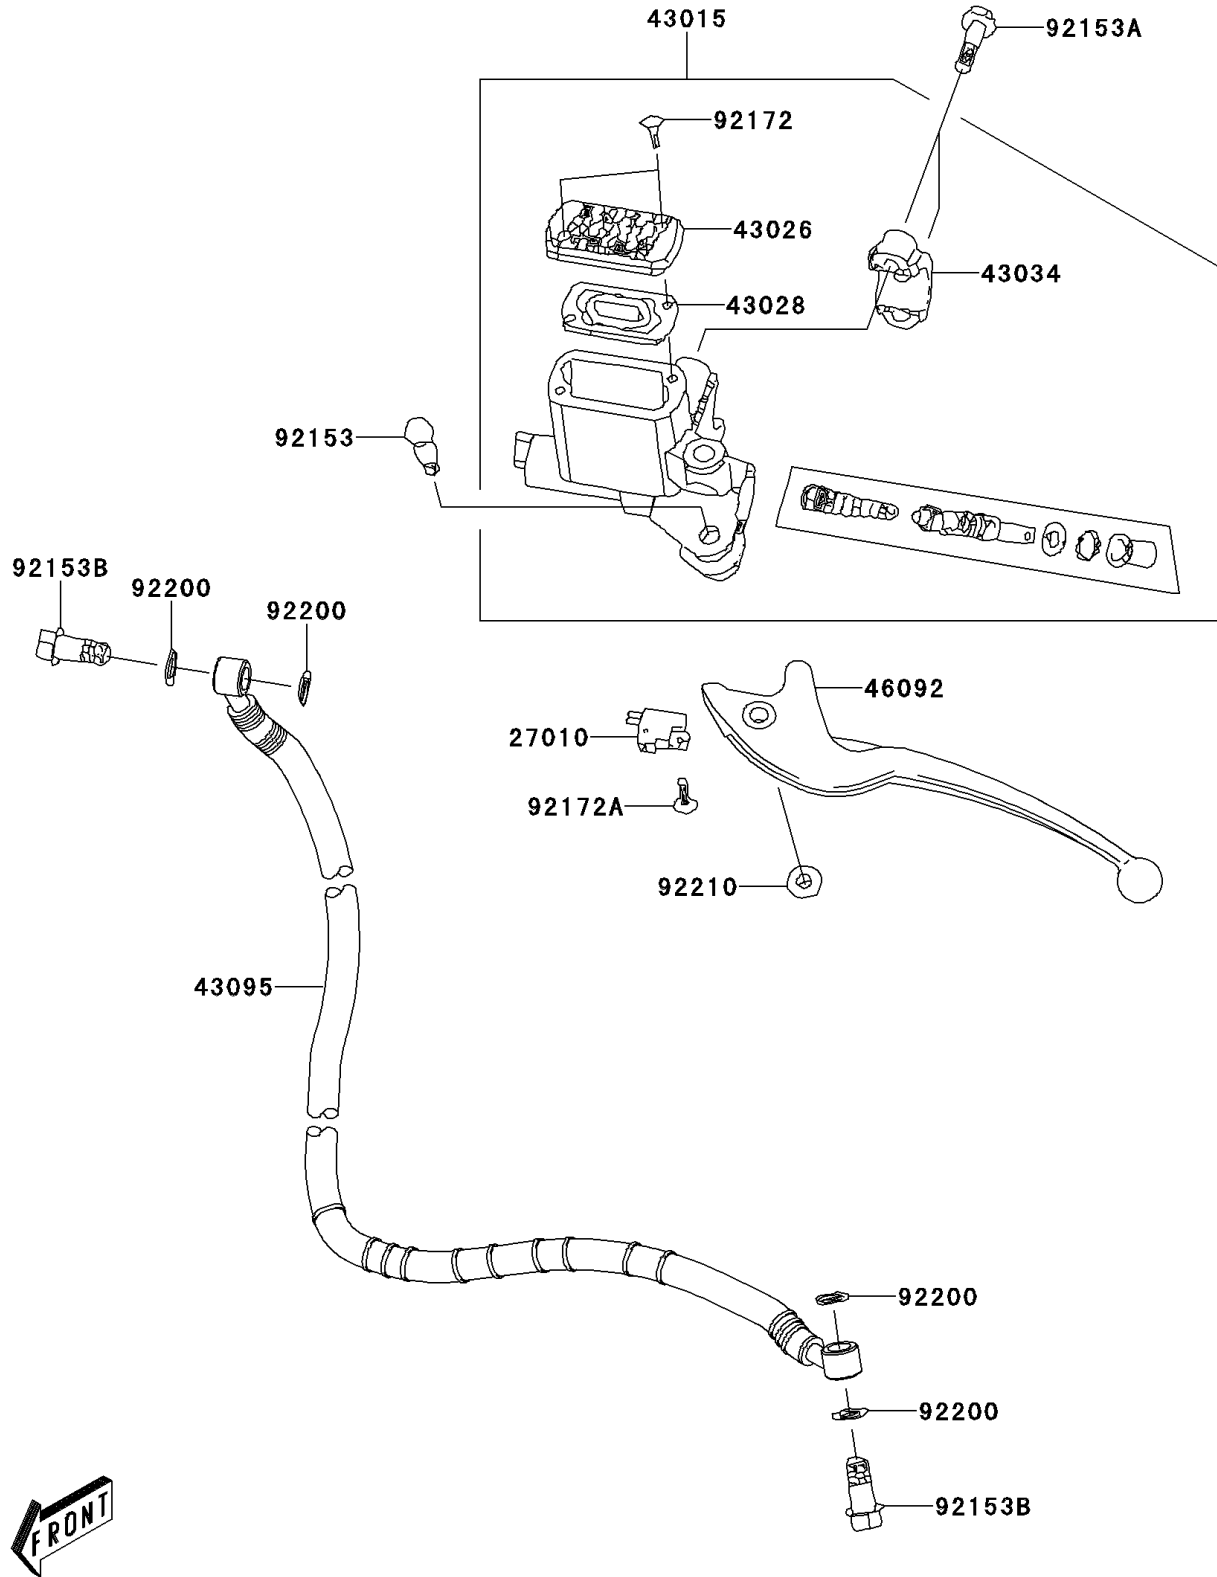

2009 KFX®50 PARTS DIAGRAM

Front Master Cylinder

F2291

2009 KFX®50 PARTS LIST

Front Master Cylinder

ITEM NAME	PART NUMBER	QUANTITY
SWITCH,STOP (Ref # 27010)	27010-Y004	1
CYLINDER-ASSY-MASTER (Ref # 43015)	43015-Y001	1
CAP-BRAKE (Ref # 43026)	43026-Y001	1
DIAPHRAGM (Ref # 43028)	43028-Y001	1
HOLDER-BRAKE,MASTER CYLINDER (Ref # 43034)	43034-Y002	1
HOSE-BRAKE (Ref # 43095)	43095-Y001	1
LEVER-GRIP,LH (Ref # 46092)	46092-Y003	1
BOLT (Ref # 92153)	92153-Y008	1
BOLT,SOCKET,6X23 (Ref # 92153A)	92153-Y010	2
BOLT,10X22 (Ref # 92153B)	92153-Y062	2
SCREW,4X12 (Ref # 92172)	92172-Y011	2
SCREW,4X12 (Ref # 92172A)	92172-Y014	1
WASHER (Ref # 92200)	92200-Y015	4
NUT,6MM (Ref # 92210)	92210-Y026	1