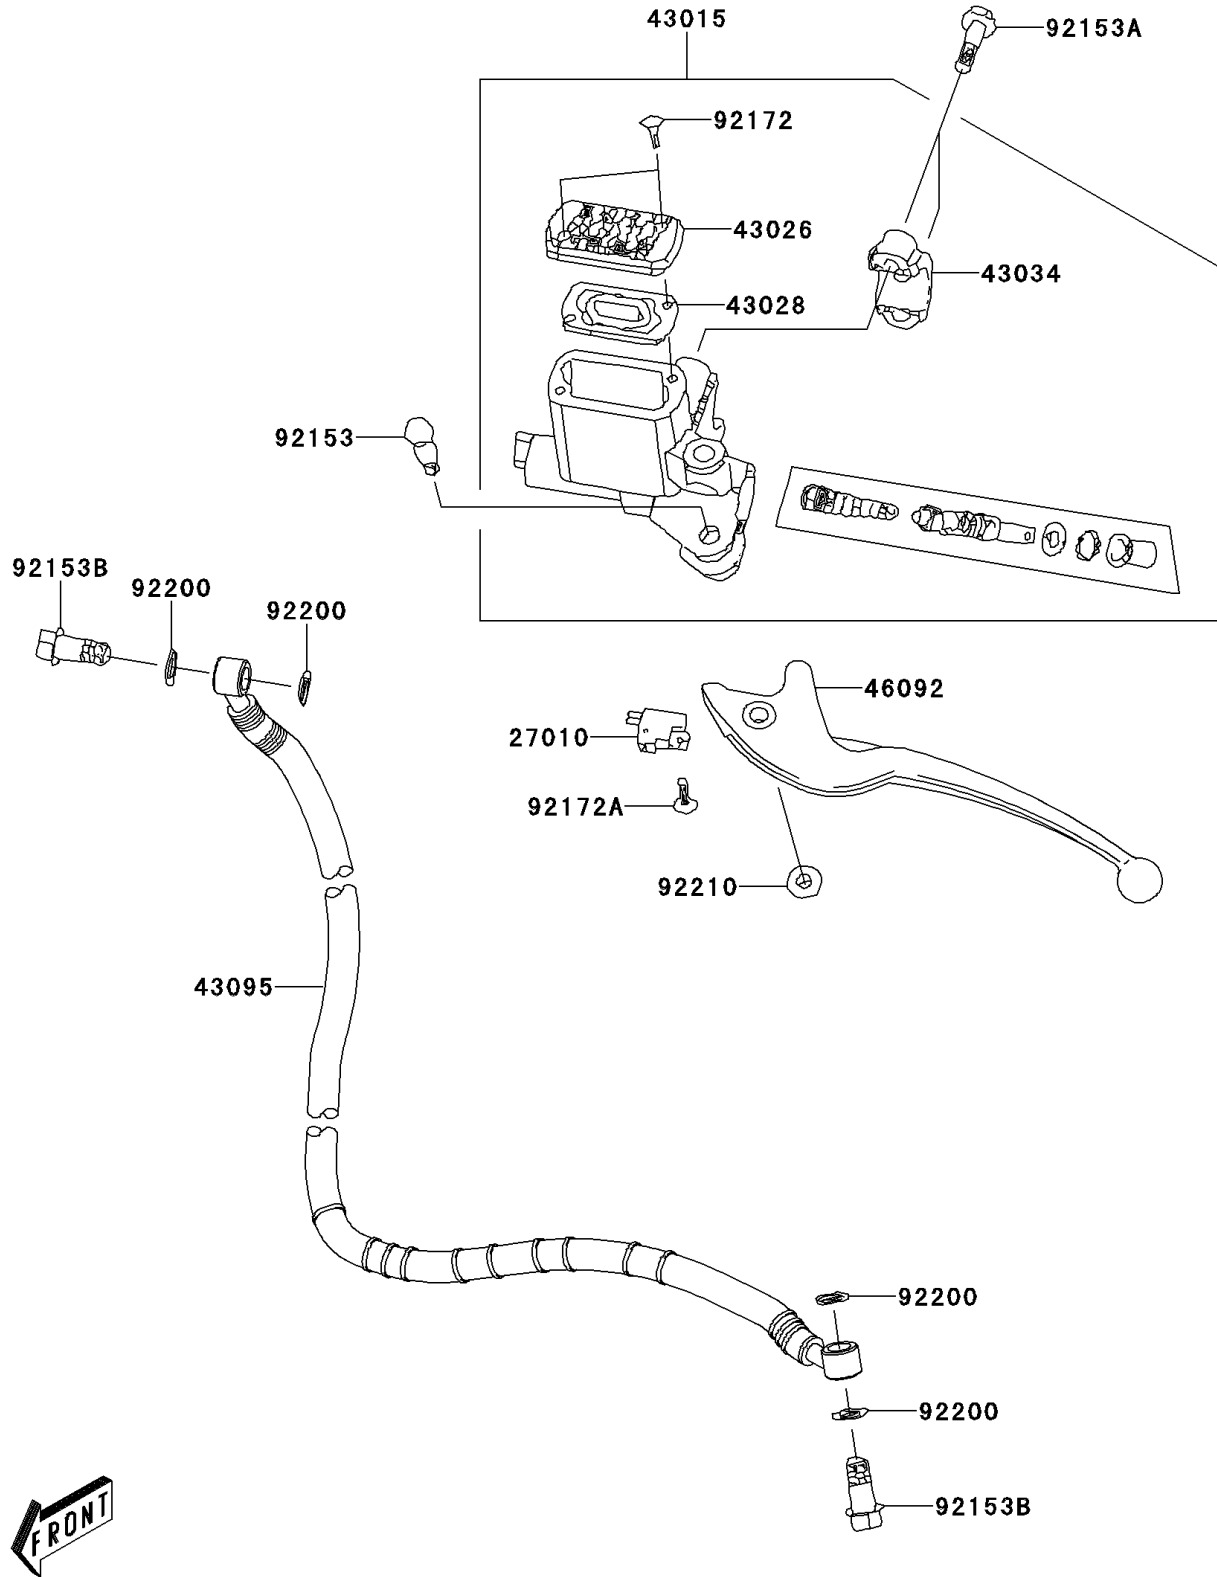

2008 KFX®50 PARTS DIAGRAM

Front Master Cylinder

F2291

2008 KFX®50 PARTS LIST

Front Master Cylinder

ITEM NAME	PART NUMBER	QUANTITY
SWITCH,STOP (Ref # 27010)	27010-Y004	1
CYLINDER-ASSY-MASTER (Ref # 43015)	43015-Y001	1
CAP-BRAKE (Ref # 43026)	43026-Y001	1
DIAPHRAGM (Ref # 43028)	43028-Y001	1
HOLDER-BRAKE,MASTER CYLINDER (Ref # 43034)	43034-Y002	1
HOSE-BRAKE (Ref # 43095)	43095-Y001	1
LEVER-GRIP,LH (Ref # 46092)	46092-Y003	1
BOLT (Ref # 92153)	92153-Y008	1
BOLT,SOCKET,6X23 (Ref # 92153A)	92153-Y010	2
BOLT,10X22 (Ref # 92153B)	92153-Y062	2
SCREW,4X12 (Ref # 92172)	92172-Y011	2
SCREW,4X12 (Ref # 92172A)	92172-Y014	1
WASHER (Ref # 92200)	92200-Y015	4
NUT,6MM (Ref # 92210)	92210-Y026	1