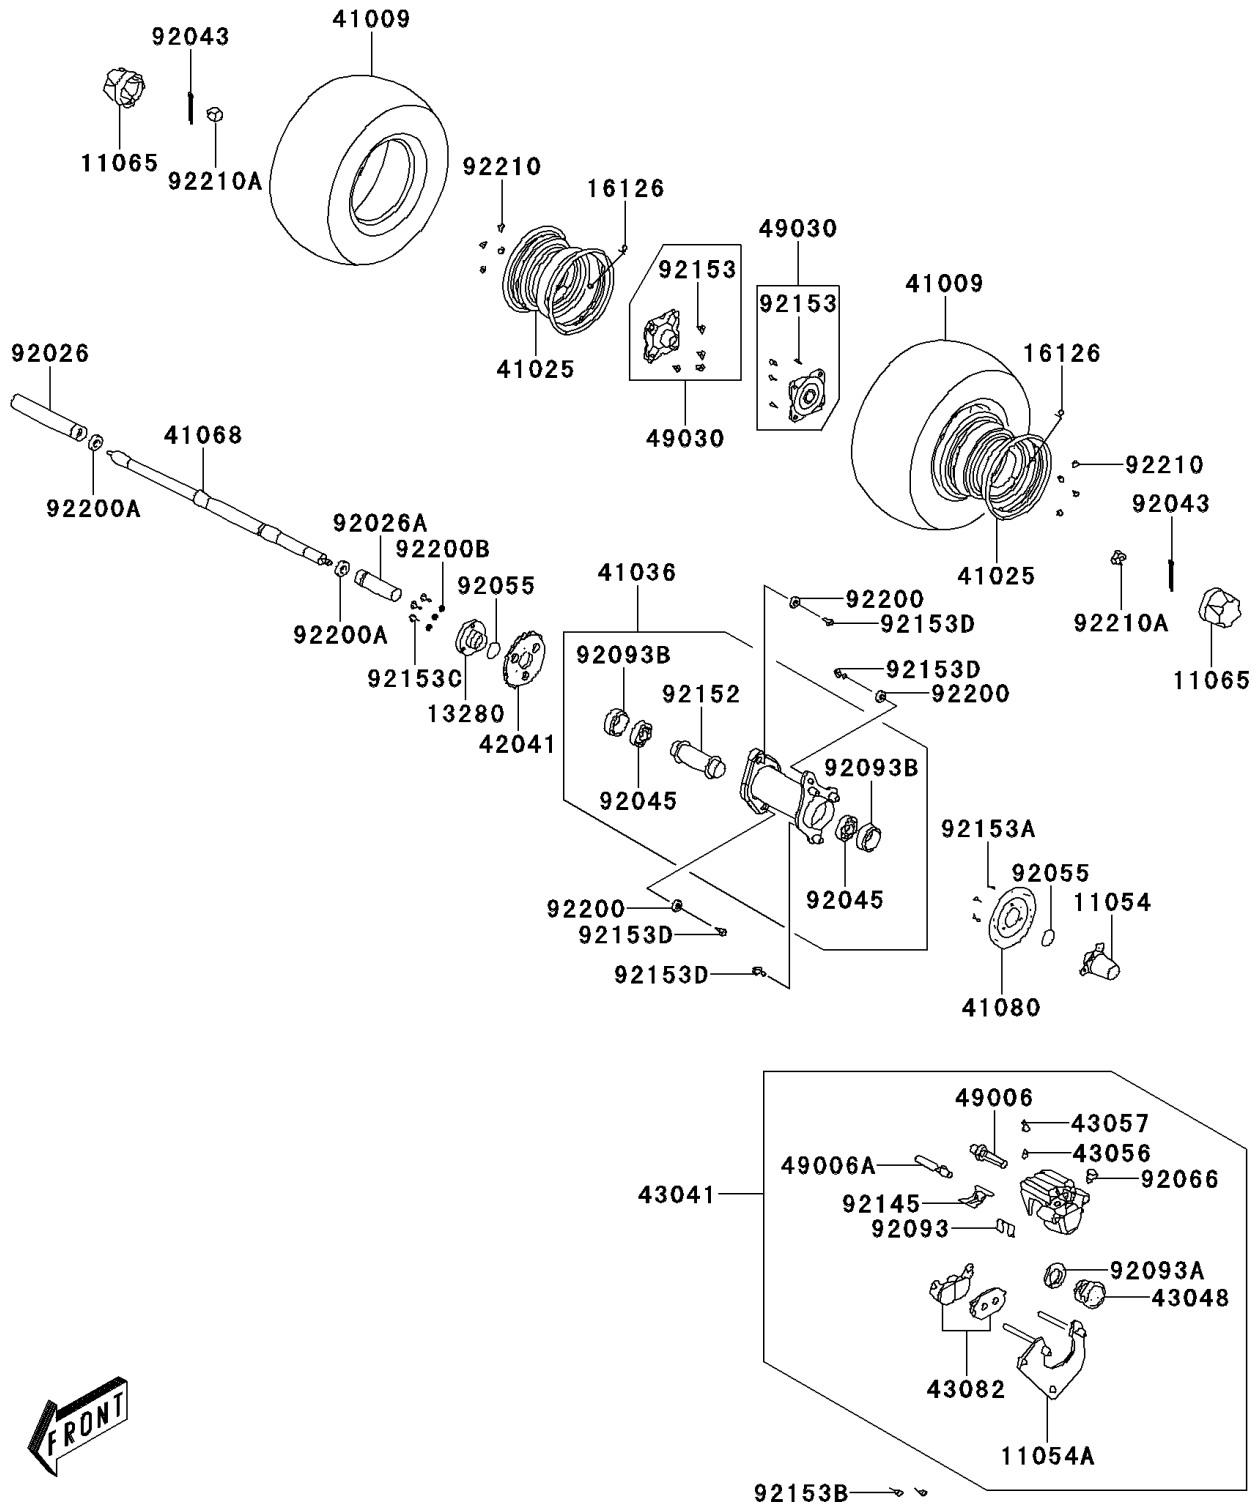

2009 KFX®50 PARTS DIAGRAM

Rear Hub

F2240

2009 KFX®50 PARTS LIST

Rear Hub

ITEM NAME	PART NUMBER	QUANTITY
BRACKET,BRAKE DISK (Ref # 11054)	11054-Y005	1
BRACKET (Ref # 11054A)	11054-Y008	1
CAP,WHEEL (Ref # 11065)	11065-Y002	2
HOLDER,SPROCKET (Ref # 13280)	13280-Y004	1
VALVE,RIM (Ref # 16126)	16126-Y001	2
TIRE (Ref # 41009)	41009-Y002	2
RIM,SILVER (Ref # 41025)	41025-Y002-936	2
HUB-ASSY,RR,BLACK (Ref # 41036)	41036-Y001-935	1
AXLE,RR (Ref # 41068)	41068-Y001	1
DISC,RR (Ref # 41080)	41080-Y001	1
SPROCKET-HUB (Ref # 42041)	42041-Y001	1
CALIPER-ASSY,RR (Ref # 43041)	43041-Y001	1
PISTON-CALIPER (Ref # 43048)	43048-Y001	1
BREATHER-BRAKE (Ref # 43056)	43056-Y001	1
CAP-BREATHER (Ref # 43057)	43057-Y001	1
PAD-ASSY-BRAKE (Ref # 43082)	43082-Y001	1
BOOT (Ref # 49006)	49006-Y001	1
BOOT (Ref # 49006A)	49006-Y002	1
HUB,RR (Ref # 49030)	49030-Y001	2
SPACER,REAR AXLE,RH (Ref # 92026)	92026-Y005	1
SPACER,REAR AXLE,LH (Ref # 92026A)	92026-Y006	1
PIN,3X25 (Ref # 92043)	92043-Y011	2
BEARING-BALL,6006 (Ref # 92045)	92045-Y008	2
RING-O,30MM (Ref # 92055)	92055-Y015	2
PLUG (Ref # 92066)	92066-Y001	1
SEAL,DUST (Ref # 92093)	92093-Y005	1
SEAL,PISTON (Ref # 92093A)	92093-Y006	1
SEAL,DUST (Ref # 92093B)	92093-Y009	2
SPRING,PAD (Ref # 92145)	92145-Y012	1

2009 KFX®50 PARTS LIST

Rear Hub

ITEM NAME	PART NUMBER	QUANTITY
COLLAR (Ref # 92152)	92152-Y007	1
BOLT (Ref # 92153)	92153-Y005	8
BOLT (Ref # 92153A)	92153-Y007	3
BOLT,FLANGE,8X28 (Ref # 92153B)	92153-Y012	2
BOLT,FLANGE,8X20 (Ref # 92153C)	92153-Y033	3
BOLT,FLANGE,12X28 (Ref # 92153D)	92153-Y044	4
WASHER,12.2X28X4 (Ref # 92200)	92200-Y012	3
WASHER,14MM (Ref # 92200A)	92200-Y014	2
WASHER,8MM (Ref # 92200B)	92200-Y019	3
NUT,10MM (Ref # 92210)	92210-Y010	8
NUT,14MM (Ref # 92210A)	92210-Y025	2