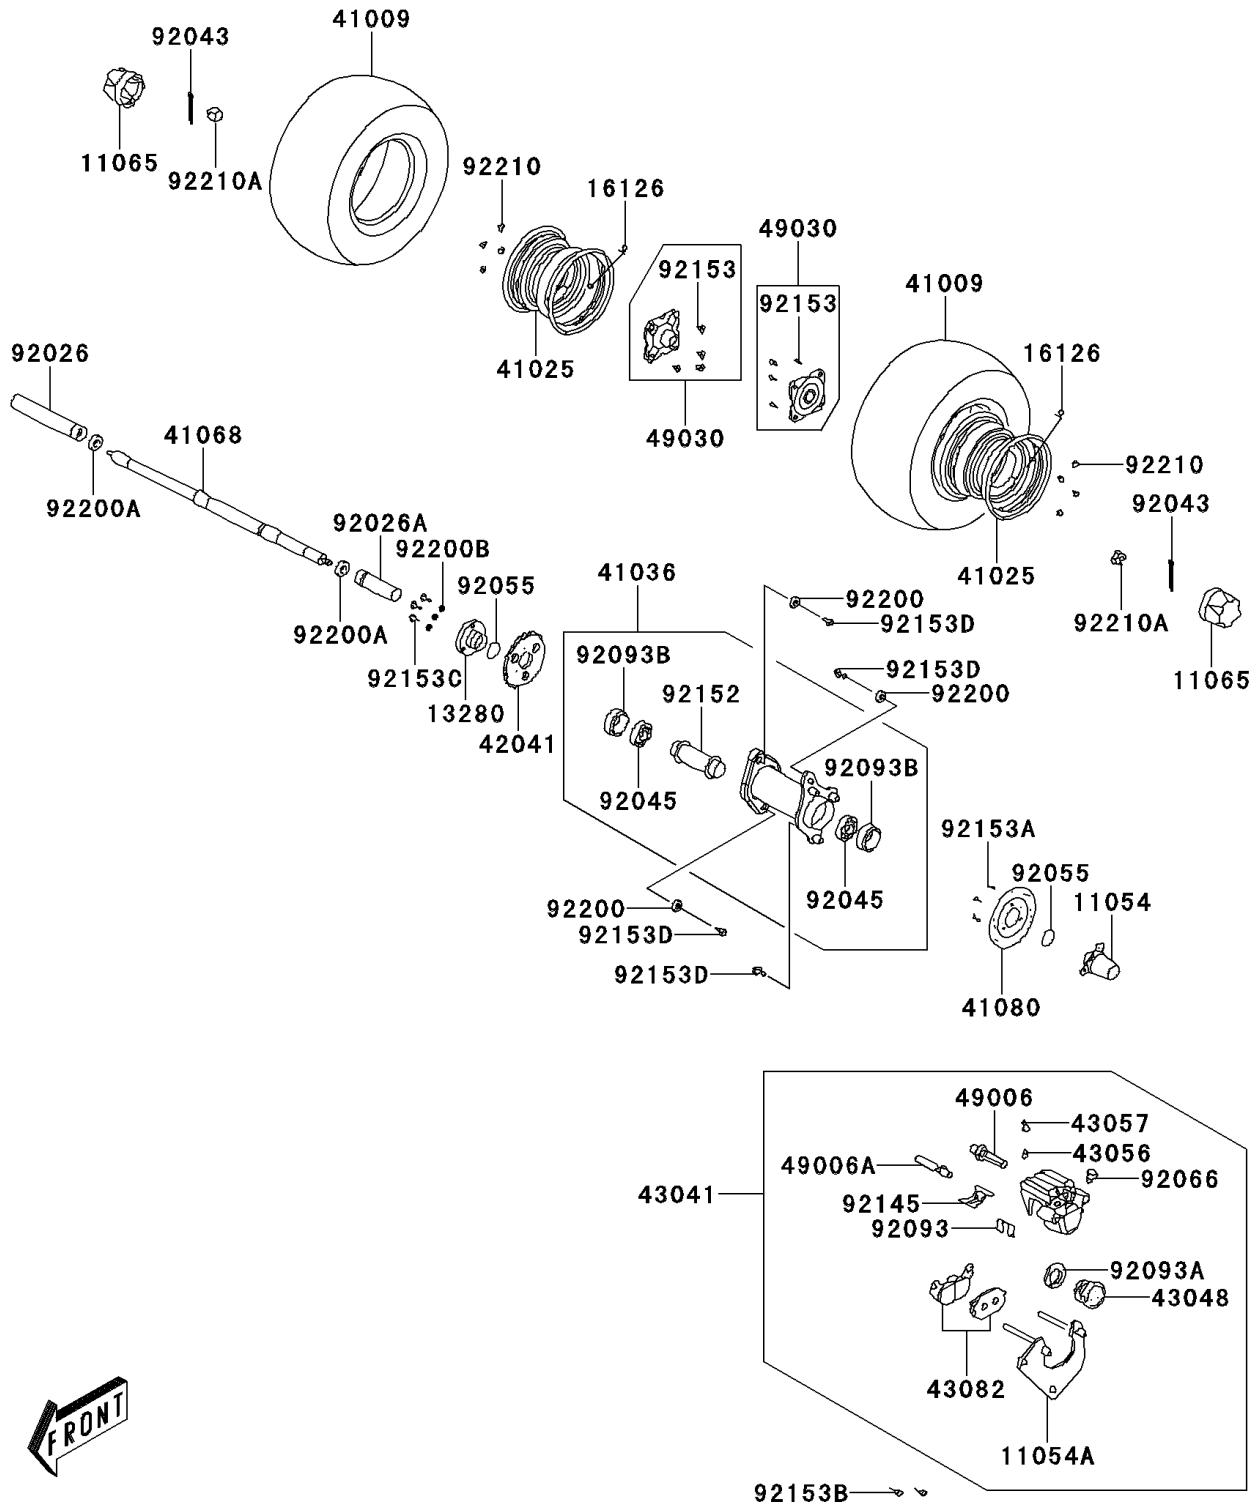

2008 KFX®50 PARTS DIAGRAM

Rear Hub

F2240

2008 KFX®50 PARTS LIST

Rear Hub

ITEM NAME	PART NUMBER	QUANTITY
BRACKET,BRAKE DISK (Ref # 11054)	11054-Y005	1
BRACKET (Ref # 11054A)	11054-Y008	1
CAP,WHEEL (Ref # 11065)	11065-Y002	2
HOLDER,SPROCKET (Ref # 13280)	13280-Y004	1
VALVE,RIM (Ref # 16126)	16126-Y001	2
TIRE (Ref # 41009)	41009-Y002	2
RIM,SILVER (Ref # 41025)	41025-Y002-936	2
HUB-ASSY,RR,BLACK (Ref # 41036)	41036-Y001-935	1
AXLE,RR (Ref # 41068)	41068-Y001	1
DISC,RR (Ref # 41080)	41080-Y001	1
SPROCKET-HUB (Ref # 42041)	42041-Y001	1
CALIPER-ASSY,RR (Ref # 43041)	43041-Y001	1
PISTON-CALIPER (Ref # 43048)	43048-Y001	1
BREATHER-BRAKE (Ref # 43056)	43056-Y001	1
CAP-BREATHER (Ref # 43057)	43057-Y001	1
PAD-ASSY-BRAKE (Ref # 43082)	43082-Y001	1
BOOT (Ref # 49006)	49006-Y001	1
BOOT (Ref # 49006A)	49006-Y002	1
HUB,RR (Ref # 49030)	49030-Y001	2
SPACER,REAR AXLE,RH (Ref # 92026)	92026-Y005	1
SPACER,REAR AXLE,LH (Ref # 92026A)	92026-Y006	1
PIN,3X25 (Ref # 92043)	92043-Y011	2
BEARING-BALL,6006 (Ref # 92045)	92045-Y008	2
RING-O,30MM (Ref # 92055)	92055-Y015	2
PLUG (Ref # 92066)	92066-Y001	1
SEAL,DUST (Ref # 92093)	92093-Y005	1
SEAL,PISTON (Ref # 92093A)	92093-Y006	1
SEAL,DUST (Ref # 92093B)	92093-Y009	2
SPRING,PAD (Ref # 92145)	92145-Y012	1

2008 KFX®50 PARTS LIST

Rear Hub

ITEM NAME	PART NUMBER	QUANTITY
COLLAR (Ref # 92152)	92152-Y007	1
BOLT (Ref # 92153)	92153-Y005	8
BOLT (Ref # 92153A)	92153-Y007	3
BOLT,FLANGE,8X28 (Ref # 92153B)	92153-Y012	2
BOLT,FLANGE,8X20 (Ref # 92153C)	92153-Y033	3
BOLT,FLANGE,12X28 (Ref # 92153D)	92153-Y044	4
WASHER,12.2X28X4 (Ref # 92200)	92200-Y012	3
WASHER,14MM (Ref # 92200A)	92200-Y014	2
WASHER,8MM (Ref # 92200B)	92200-Y019	3
NUT,10MM (Ref # 92210)	92210-Y010	8
NUT,14MM (Ref # 92210A)	92210-Y025	2