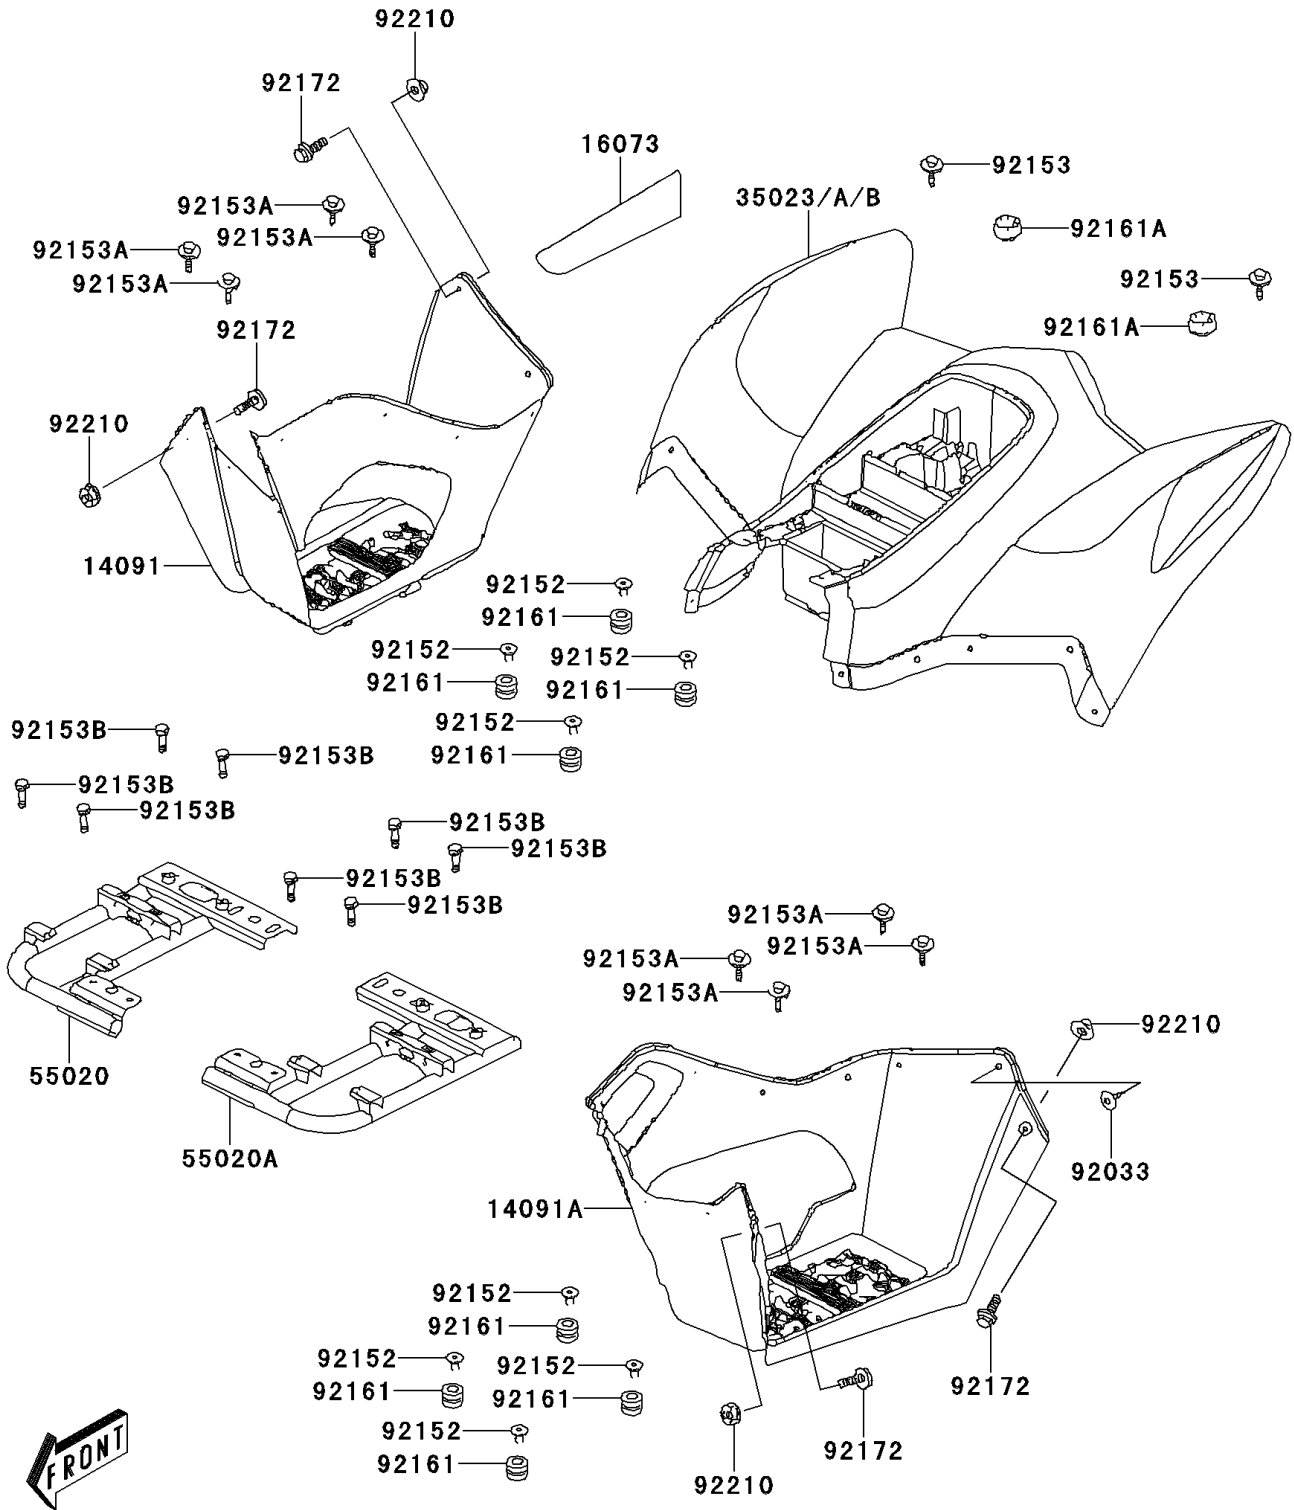

2009 KFX®50 PARTS DIAGRAM

Rear Fender(s)

F2172

2009 KFX®50 PARTS LIST

Rear Fender(s)

ITEM NAME	PART NUMBER	QUANTITY
COVER,SIDE,RH,BLACK (Ref # 14091)	14091-Y009-933	1
COVER,SIDE,LH,BLACK (Ref # 14091A)	14091-Y010-933	1
INSULATOR (Ref # 16073)	16073-Y003	1
FENDER-REAR,GREEN (Ref # 35023)	35023-Y001-930	1
FENDER-REAR,S.RED (Ref # 35023B)	35023-Y001-939	1
GUARD,SIDE,RH (Ref # 55020)	55020-Y002	1
GUARD,SIDE,LH (Ref # 55020A)	55020-Y003	1
RIVET (Ref # 92033)	92033-Y010	16
COLLAR (Ref # 92152)	92152-Y014	8
BOLT,6X16 (Ref # 92153)	92153-Y018	5
BOLT,6X20 (Ref # 92153A)	92153-Y019	8
BOLT,FLANGE,8X16 (Ref # 92153B)	92153-Y032	8
DAMPER (Ref # 92161)	92161-Y003	8
DAMPER (Ref # 92161A)	92161-Y005	2
SCREW,6X16 (Ref # 92172)	92172-Y004	4
NUT (Ref # 92210)	92210-Y031	4