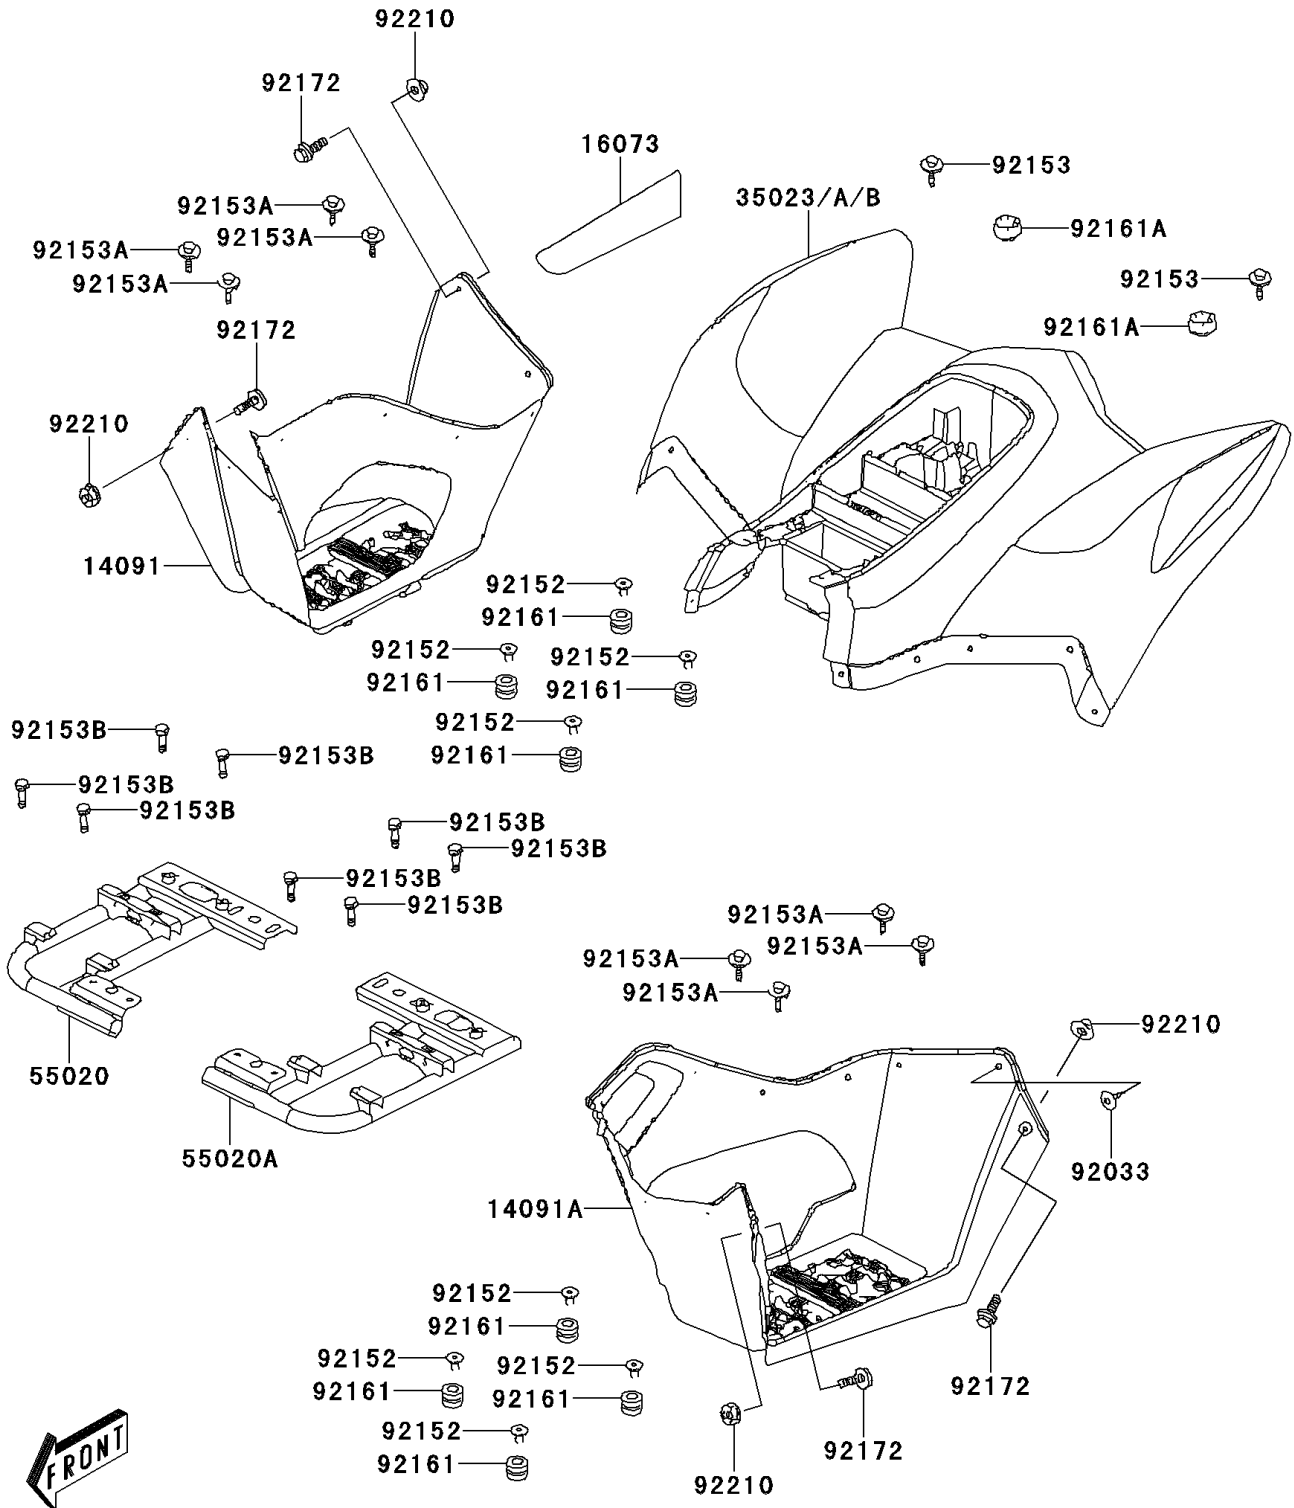

2009 KFX®50 PARTS DIAGRAM

Rear Fender(s)

F2172

2009 KFX®50 PARTS LIST

Rear Fender(s)

ITEM NAME	PART NUMBER	QUANTITY
COVER,SIDE,RH,BLACK (Ref # 14091)	14091-Y009-933	1
COVER,SIDE,LH,BLACK (Ref # 14091A)	14091-Y010-933	1
INSULATOR (Ref # 16073)	16073-Y003	1
FENDER-REAR,GREEN (Ref # 35023)	35023-Y001-930	1
FENDER-REAR,S.RED (Ref # 35023B)	35023-Y001-939	1
GUARD,SIDE,RH (Ref # 55020)	55020-Y002	1
GUARD,SIDE,LH (Ref # 55020A)	55020-Y003	1
RIVET (Ref # 92033)	92033-Y010	16
COLLAR (Ref # 92152)	92152-Y014	8
BOLT,6X16 (Ref # 92153)	92153-Y018	5
BOLT,6X20 (Ref # 92153A)	92153-Y019	8
BOLT,FLANGE,8X16 (Ref # 92153B)	92153-Y032	8
DAMPER (Ref # 92161)	92161-Y003	8
DAMPER (Ref # 92161A)	92161-Y005	2
SCREW,6X16 (Ref # 92172)	92172-Y004	4
NUT (Ref # 92210)	92210-Y031	4