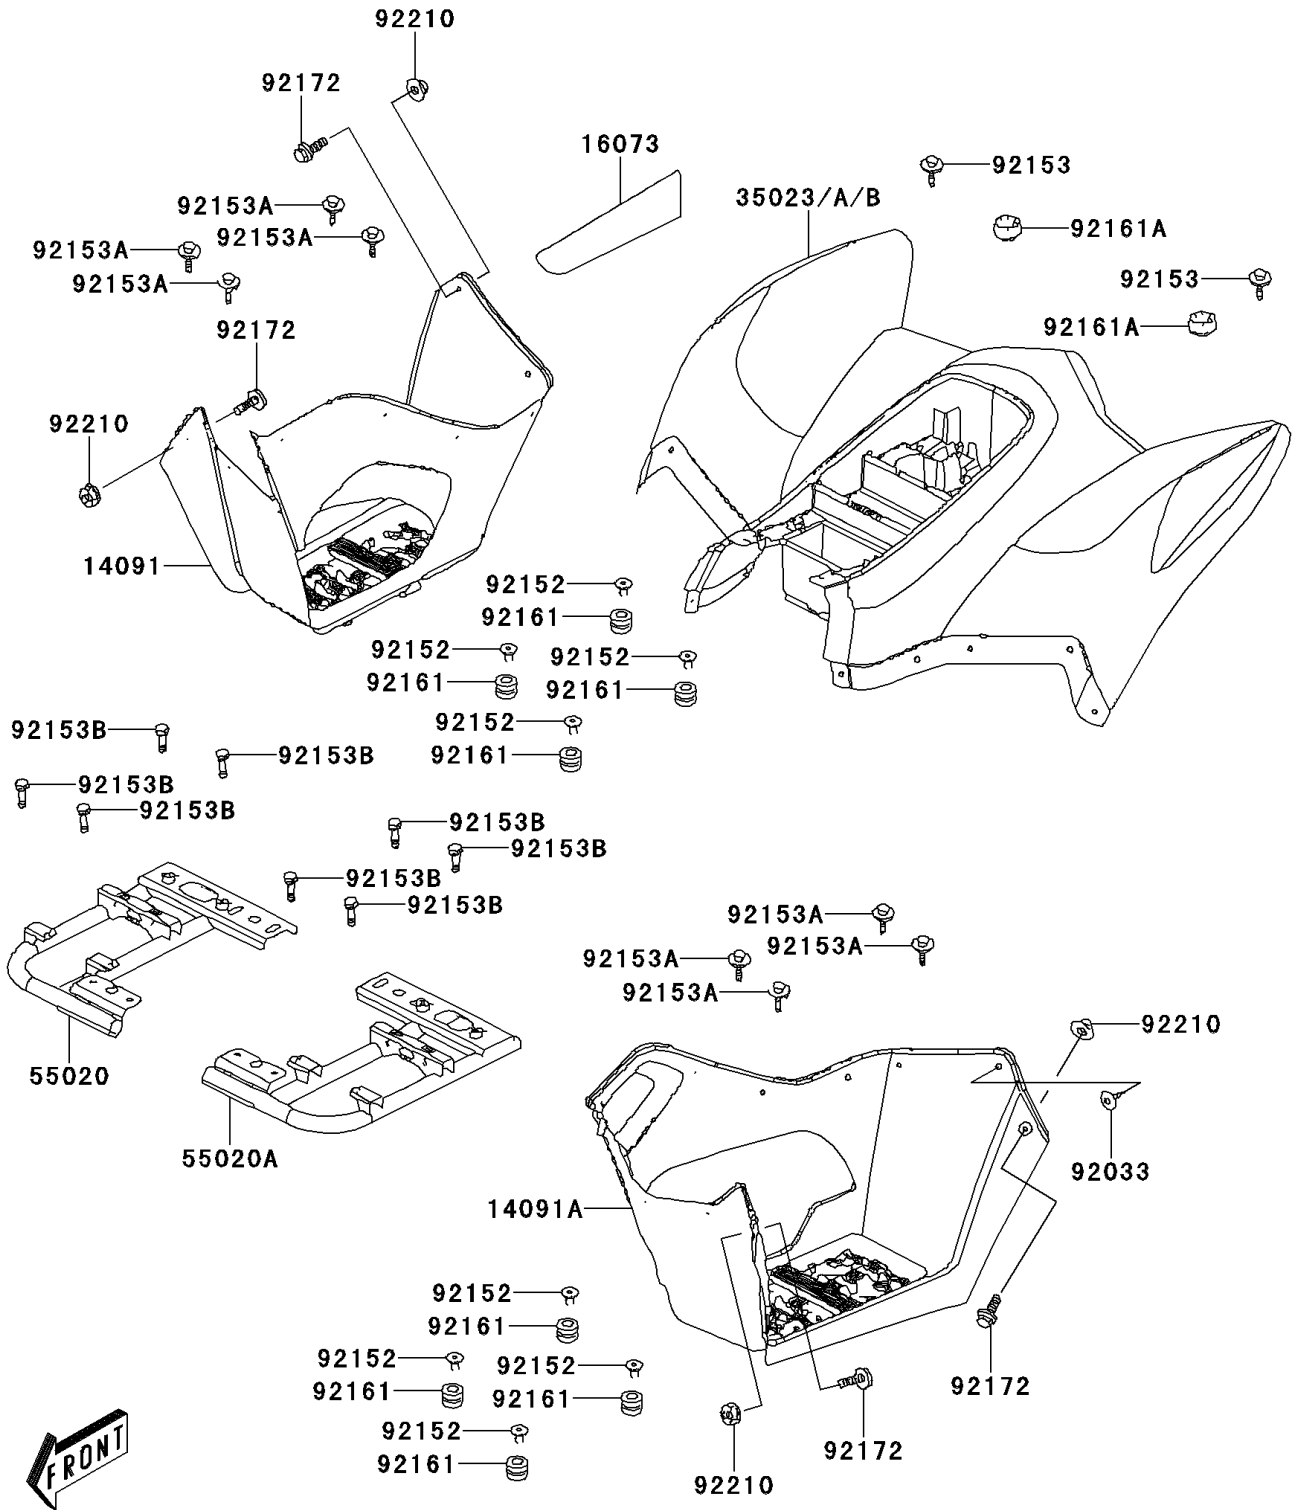

2008 KFX®50 PARTS DIAGRAM

Rear Fender(s)

F2172

2008 KFX®50 PARTS LIST

Rear Fender(s)

ITEM NAME	PART NUMBER	QUANTITY
COVER,SIDE,RH,BLACK (Ref # 14091)	14091-Y009-933	1
COVER,SIDE,LH,BLACK (Ref # 14091A)	14091-Y010-933	1
INSULATOR (Ref # 16073)	16073-Y003	1
FENDER-REAR,GREEN (Ref # 35023)	35023-Y001-930	1
FENDER-REAR,WHITE (Ref # 35023A)	35023-Y001-932	1
GUARD,SIDE,RH (Ref # 55020)	55020-Y002	1
GUARD,SIDE,LH (Ref # 55020A)	55020-Y003	1
RIVET (Ref # 92033)	92033-Y010	16
COLLAR (Ref # 92152)	92152-Y014	8
BOLT,6X16 (Ref # 92153)	92153-Y018	5
BOLT,6X20 (Ref # 92153A)	92153-Y019	8
BOLT,FLANGE,8X16 (Ref # 92153B)	92153-Y032	8
DAMPER (Ref # 92161)	92161-Y003	8
DAMPER (Ref # 92161A)	92161-Y005	2
SCREW,6X16 (Ref # 92172)	92172-Y004	4
NUT (Ref # 92210)	92210-Y031	4