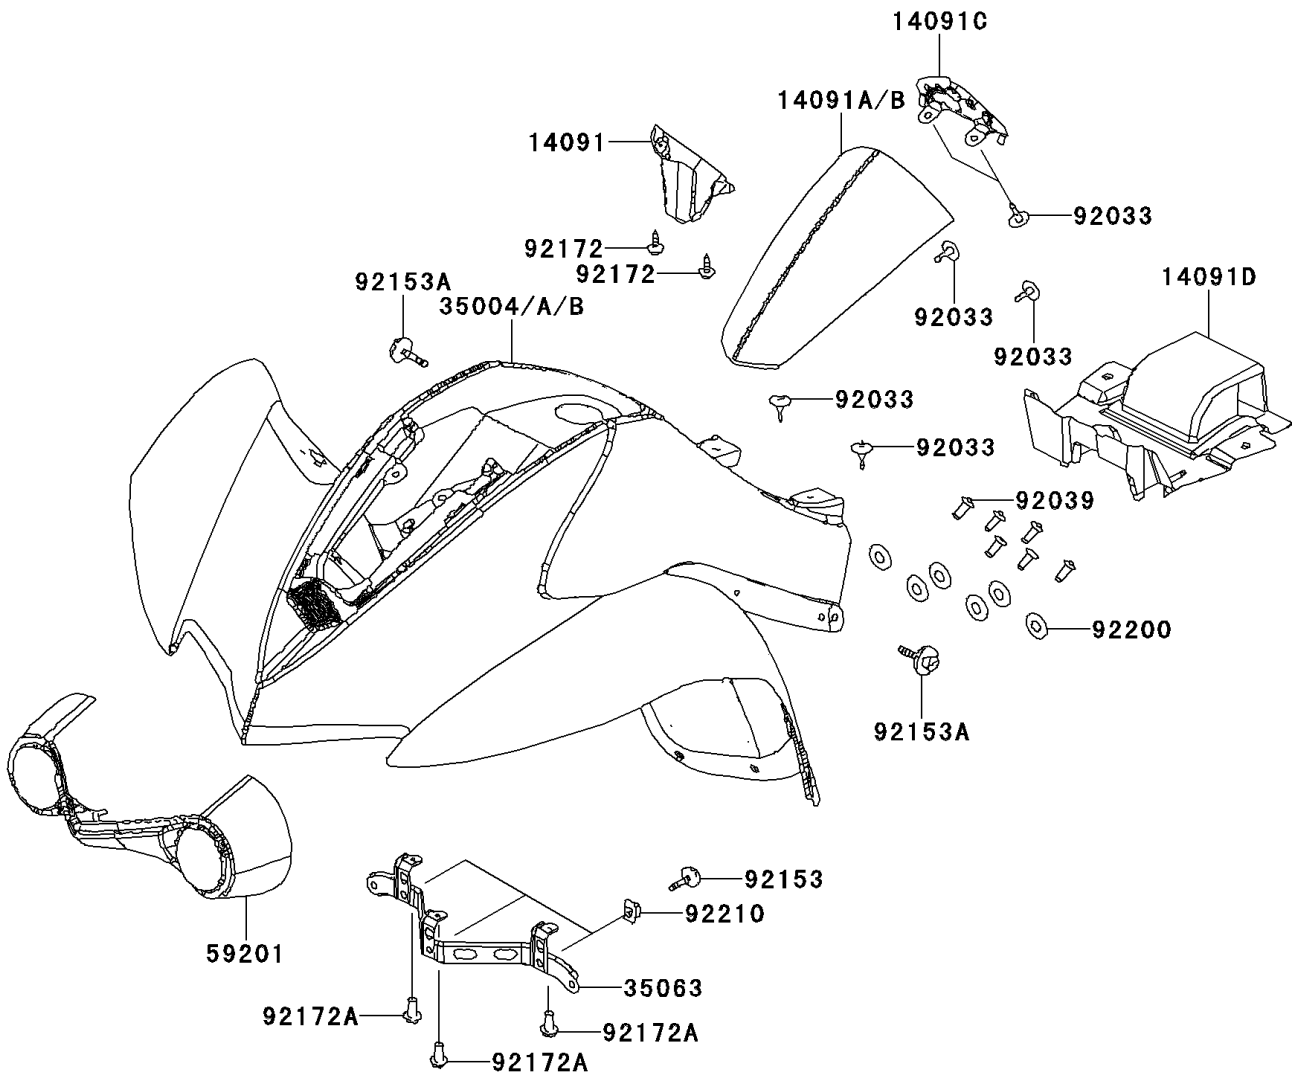

2008 KFX®50 PARTS DIAGRAM

Front Fender(s)

F2171

2008 KFX®50 PARTS LIST

Front Fender(s)

ITEM NAME	PART NUMBER	QUANTITY
COVER,MAIN SWITCH,BLACK (Ref # 14091)	14091-Y006-933	1
COVER,FRONT,WHITE (Ref # 14091A)	14091-Y007-932	1
COVER,FRONT,BLACK (Ref # 14091B)	14091-Y007-933	1
COVER,CENTER,BLACK (Ref # 14091C)	14091-Y008-933	1
COVER,INNER,BLACK (Ref # 14091D)	14091-Y013-933	1
FENDER-FRONT,GREEN (Ref # 35004)	35004-Y001-930	1
FENDER-FRONT,WHITE (Ref # 35004A)	35004-Y001-932	1
STAY,FRONT FENDER (Ref # 35063)	35063-Y003	1
BUMPER,FRONT,BLACK (Ref # 59201)	59201-Y001-933	1
RIVET (Ref # 92033)	92033-Y010	6
RIVET,3.2X9.8 (Ref # 92039)	92039-Y001	6
BOLT,5X16 (Ref # 92153)	92153-Y013	3
BOLT,6X16 (Ref # 92153A)	92153-Y018	4
SCREW,4X12 (Ref # 92172)	92172-Y019	2
SCREW,TAPPING,5X16 (Ref # 92172A)	92172-Y020	3
WASHER,3MM (Ref # 92200)	92200-Y017	6
NUT,5MM (Ref # 92210)	92210-Y016	3