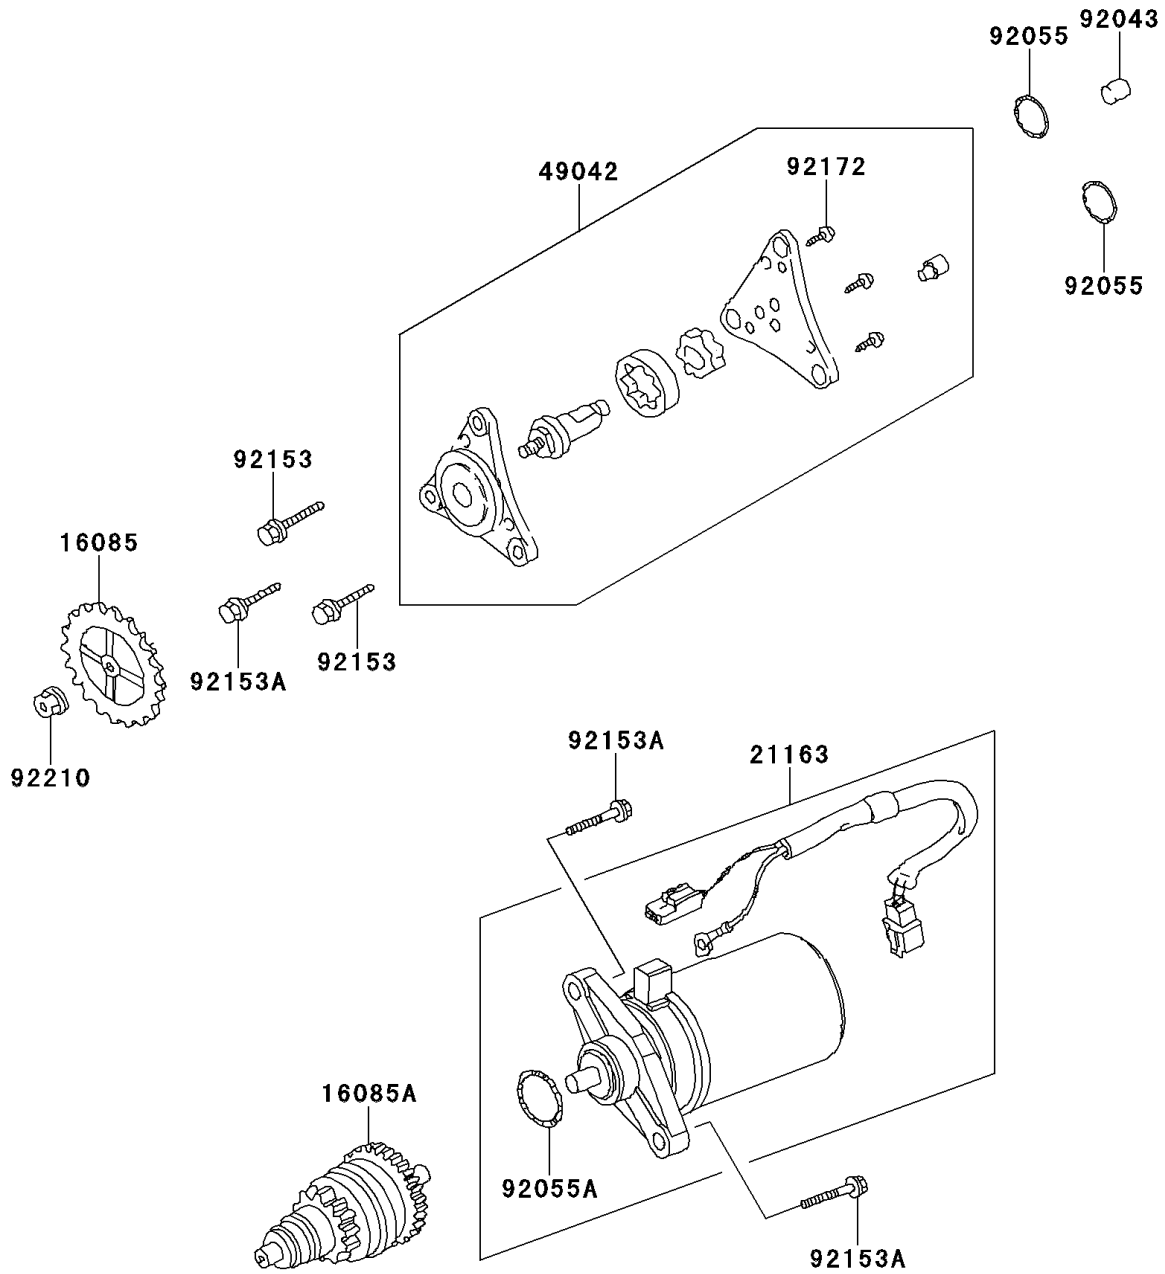

# 2009 KFX®50 PARTS DIAGRAM

Starter Motor

E1840

## 2009 KFX®50 PARTS LIST

### Starter Motor

ITEM NAME	PART NUMBER	QUANTITY
GEAR,OIL PUMP (Ref # 16085)	16085-Y002	1
GEAR,STARTER (Ref # 16085A)	16085-Y007	1
STARTER-ELECTRIC (Ref # 21163)	21163-Y001	1
PUMP-OIL (Ref # 49042)	49042-Y002	1
PIN,8X12 (Ref # 92043)	92043-Y007	1
RING-O,9X1.6 (Ref # 92055)	92055-Y009	2
RING-O (Ref # 92055A)	92055-Y012	1
BOLT,FLANGE,6X20 (Ref # 92153)	92153-Y049	2
BOLT,FLANGE,6X25 (Ref # 92153A)	92153-Y051	3
SCREW,4X10 (Ref # 92172)	92172-Y007	3
NUT,6MM (Ref # 92210)	92210-Y027	1