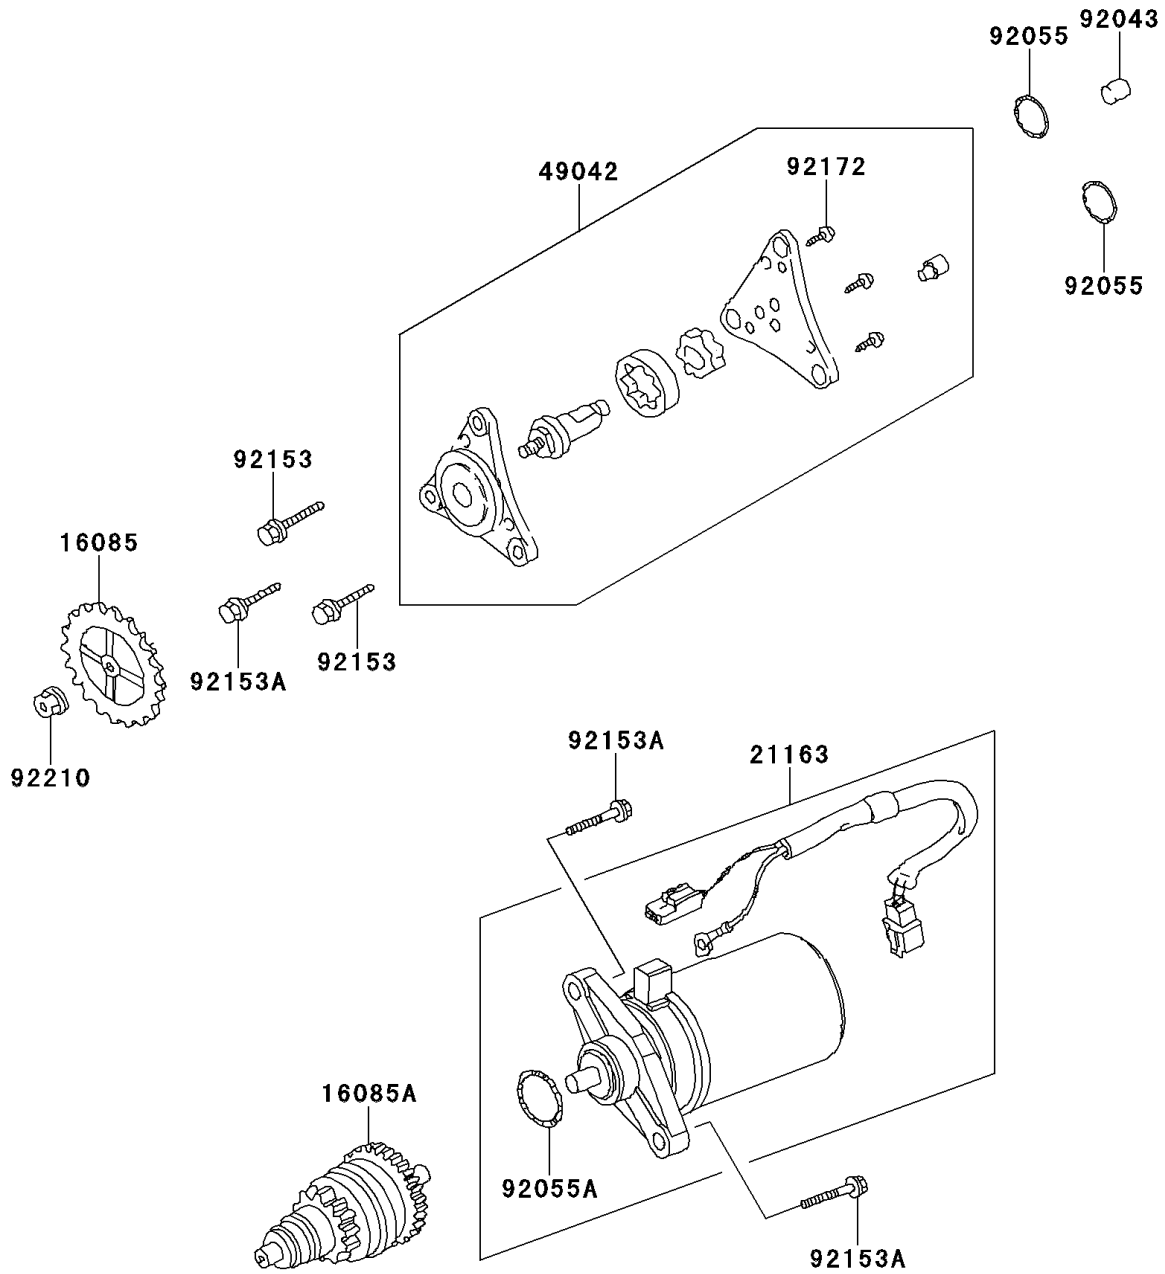

# 2008 KFX®50 PARTS DIAGRAM

Starter Motor

E1840

## 2008 KFX®50 PARTS LIST

### Starter Motor

ITEM NAME	PART NUMBER	QUANTITY
GEAR,OIL PUMP (Ref # 16085)	16085-Y002	1
GEAR,STARTER (Ref # 16085A)	16085-Y007	1
STARTER-ELECTRIC (Ref # 21163)	21163-Y001	1
PUMP-OIL (Ref # 49042)	49042-Y002	1
PIN,8X12 (Ref # 92043)	92043-Y007	1
RING-O,9X1.6 (Ref # 92055)	92055-Y009	2
RING-O (Ref # 92055A)	92055-Y012	1
BOLT,FLANGE,6X20 (Ref # 92153)	92153-Y049	2
BOLT,FLANGE,6X25 (Ref # 92153A)	92153-Y051	3
SCREW,4X10 (Ref # 92172)	92172-Y007	3
NUT,6MM (Ref # 92210)	92210-Y027	1