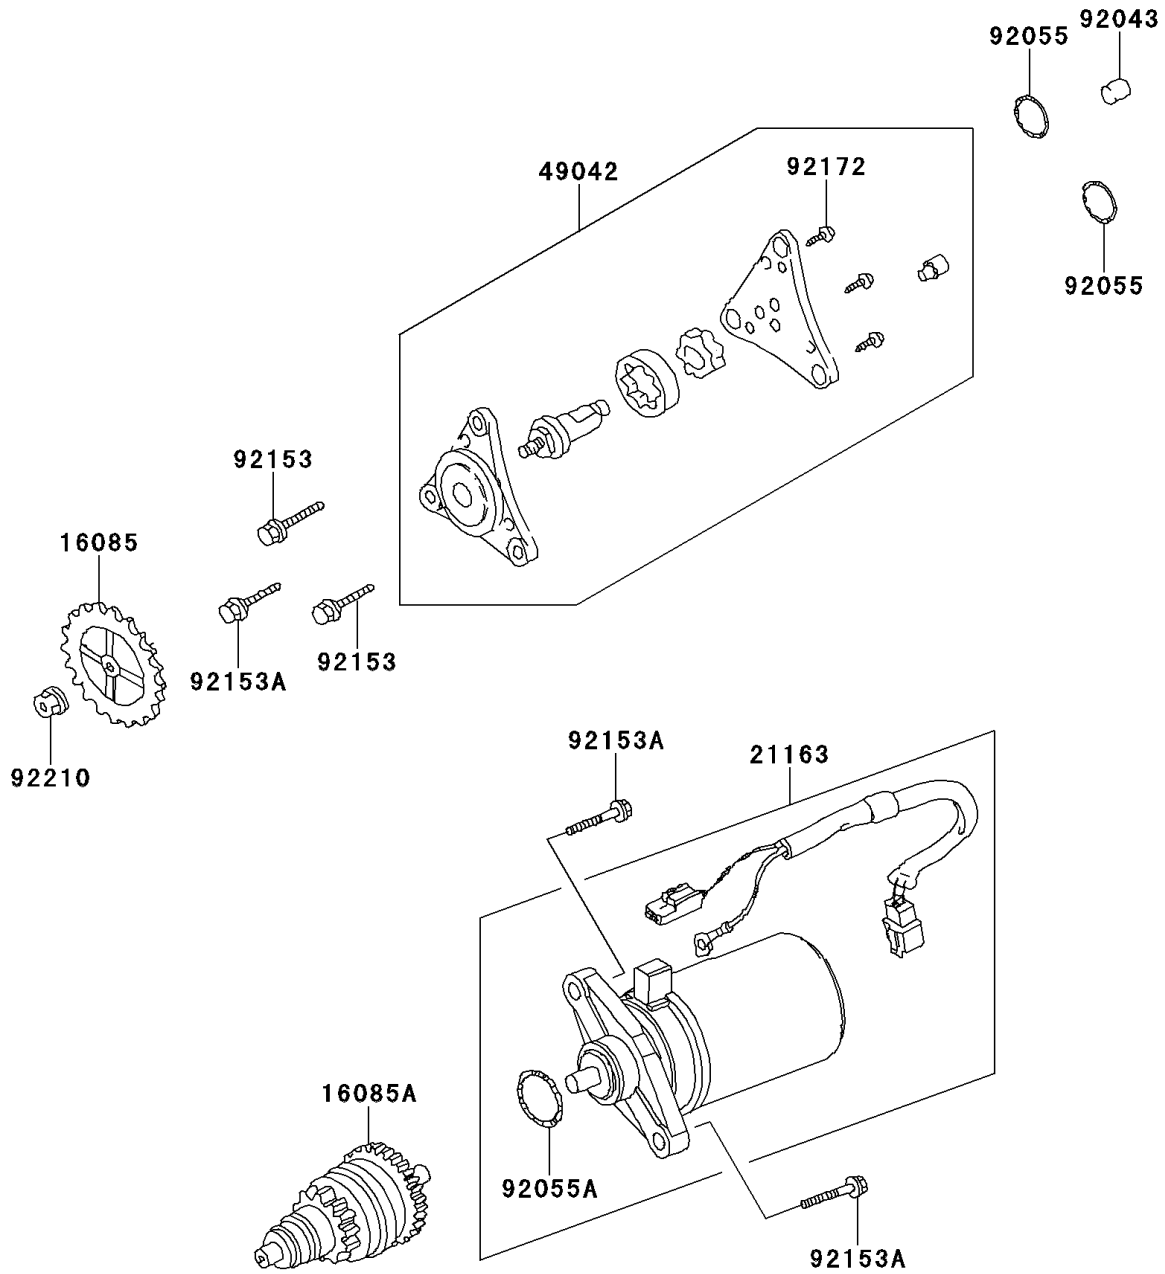

# 2007 KFX50 PARTS DIAGRAM

Starter Motor

E1840

## 2007 KFX50 PARTS LIST

### Starter Motor

ITEM NAME	PART NUMBER	QUANTITY
GEAR,OIL PUMP (Ref # 16085)	16085-Y002	1
GEAR,STARTER (Ref # 16085A)	16085-Y007	1
STARTER-ELECTRIC (Ref # 21163)	21163-Y001	1
PUMP-OIL (Ref # 49042)	49042-Y002	1
PIN,8X12 (Ref # 92043)	92043-Y007	1
RING-O,9X1.6 (Ref # 92055)	92055-Y009	2
RING-O (Ref # 92055A)	92055-Y012	1
BOLT,FLANGE,6X20 (Ref # 92153)	92153-Y049	2
BOLT,FLANGE,6X25 (Ref # 92153A)	92153-Y051	3
SCREW,4X10 (Ref # 92172)	92172-Y007	3
NUT,6MM (Ref # 92210)	92210-Y027	1