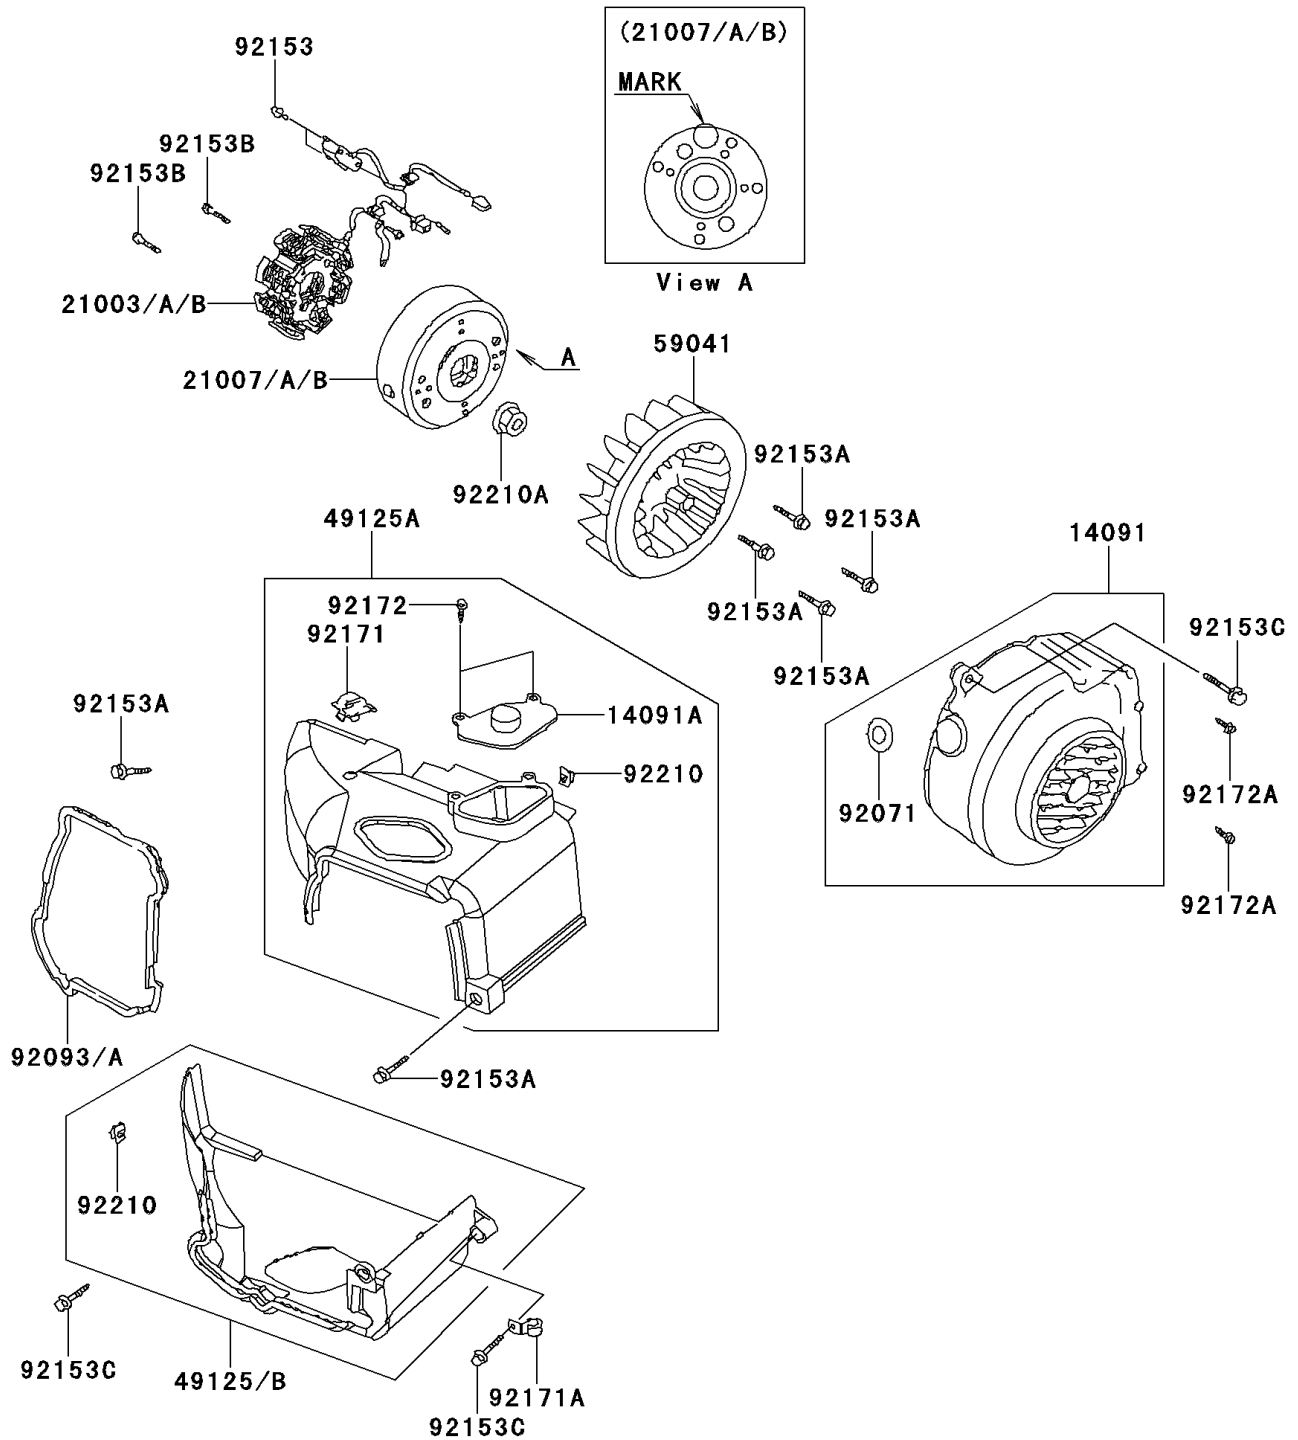

# 2009 KFX®50 PARTS DIAGRAM

Generator

E1810

## 2009 KFX®50 PARTS LIST

### Generator

ITEM NAME	PART NUMBER	QUANTITY
COVER,FAN (Ref # 14091)	14091-Y004	1
COVER,SHROUD,UPP (Ref # 14091A)	14091-Y005	1
STATOR,D402 (Ref # 21003)	21003-Y001	1
STATOR,D406 (Ref # 21003A)	21003-Y003	1
STATOR,D414 (Ref # 21003B)	21003-Y004	1
ROTOR,D402 (Ref # 21007)	21007-Y002	1
ROTOR,D406 (Ref # 21007A)	21007-Y003	1
ROTOR,D414 (Ref # 21007B)	21007-Y004	1
SHROUD,UPP (Ref # 49125A)	49125-Y003	1
SHROUD,LWR (Ref # 49125B)	49125-Y005	1
FAN (Ref # 59041)	59041-Y002	1
GROMMET (Ref # 92071)	92071-Y002	1
SEAL,SHROUD (Ref # 92093A)	92093-Y010	1
BOLT,5X12 (Ref # 92153)	92153-Y015	2
BOLT,FLANGE,6X16 (Ref # 92153A)	92153-Y047	6
BOLT,FLANGE,6X22 (Ref # 92153B)	92153-Y050	2
BOLT,FLANGE,6X25 (Ref # 92153C)	92153-Y051	3
CLAMP (Ref # 92171)	92171-Y001	1
CLAMP (Ref # 92171A)	92171-Y002	1
SCREW,4X12 (Ref # 92172)	92172-Y017	2
SCREW,5X16 (Ref # 92172A)	92172-Y021	2
NUT,6MM (Ref # 92210)	92210-Y011	2
NUT,10MM (Ref # 92210A)	92210-Y029	1