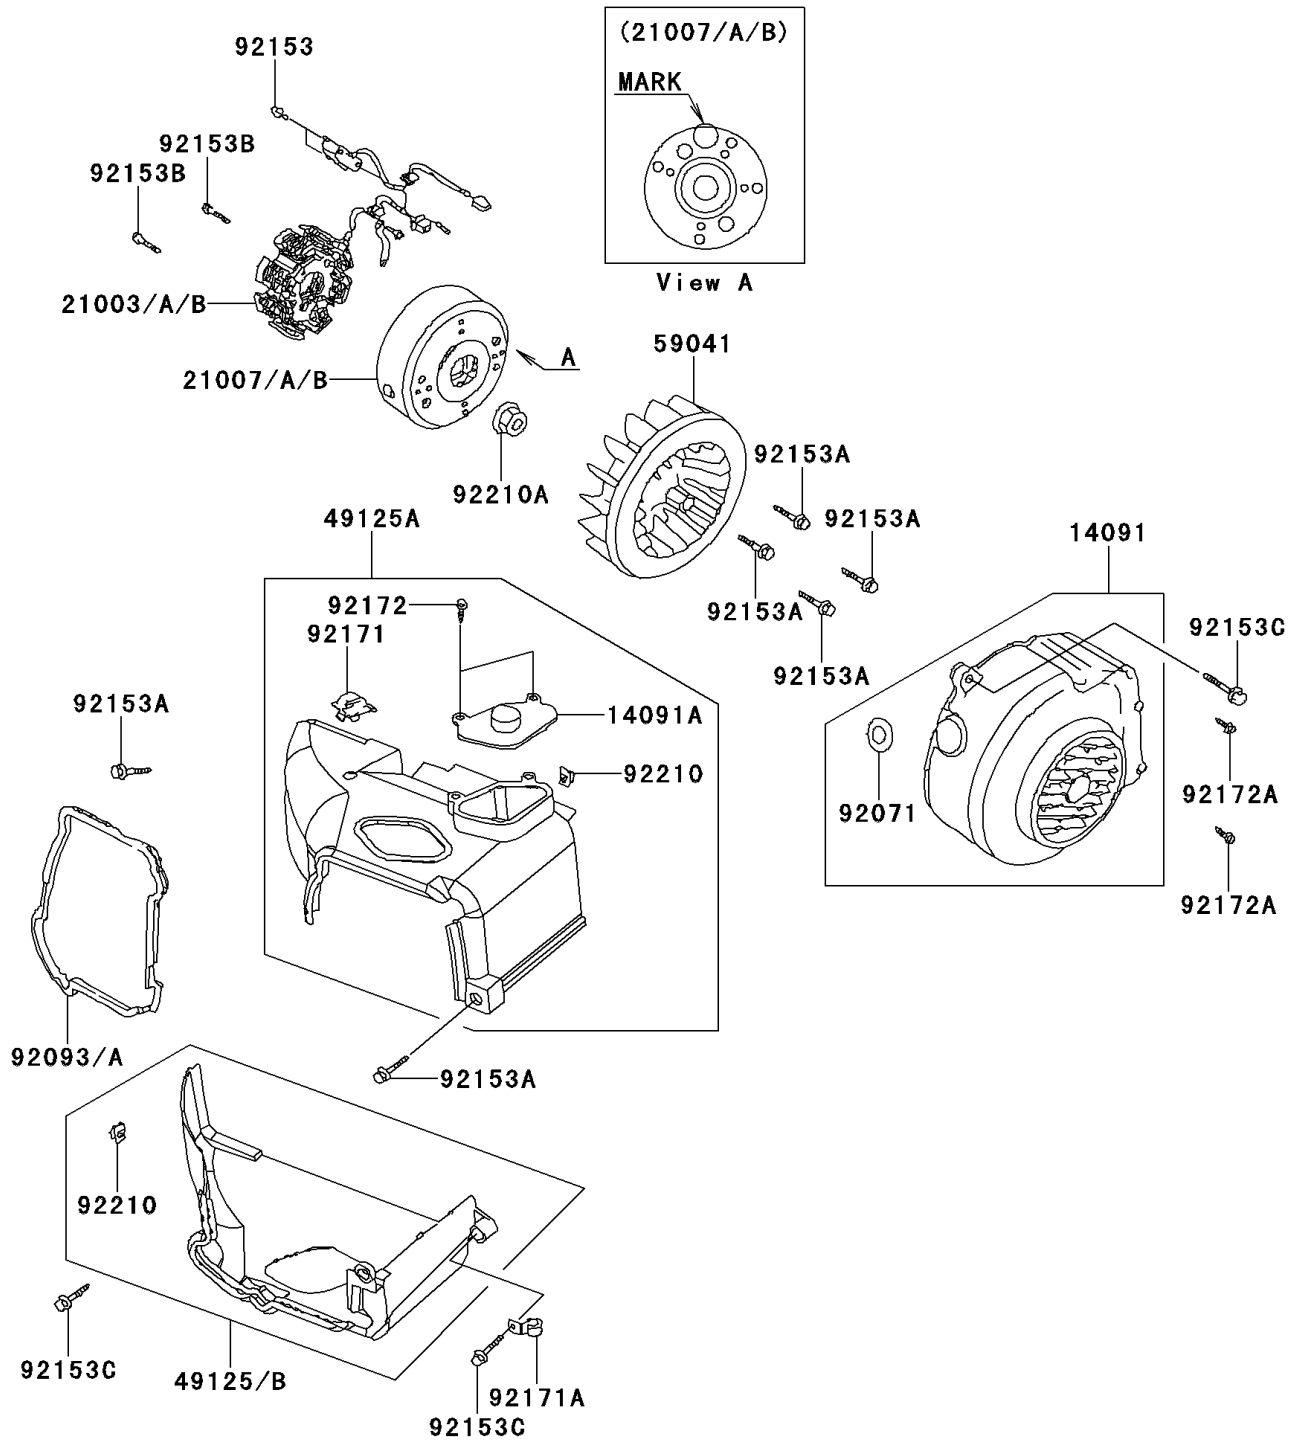

2008 KFX®50 PARTS DIAGRAM

Generator

E1810

2008 KFX®50 PARTS LIST

Generator

ITEM NAME	PART NUMBER	QUANTITY
COVER,FAN (Ref # 14091)	14091-Y004	1
COVER,SHROUD,UPP (Ref # 14091A)	14091-Y005	1
STATOR,D402 (Ref # 21003)	21003-Y001	1
STATOR,D406 (Ref # 21003A)	21003-Y003	1
STATOR,D414 (Ref # 21003B)	21003-Y004	1
ROTOR,D402 (Ref # 21007)	21007-Y002	1
ROTOR,D406 (Ref # 21007A)	21007-Y003	1
ROTOR,D414 (Ref # 21007B)	21007-Y004	1
SHROUD,UPP (Ref # 49125A)	49125-Y003	1
SHROUD,LWR (Ref # 49125B)	49125-Y005	1
FAN (Ref # 59041)	59041-Y002	1
GROMMET (Ref # 92071)	92071-Y002	1
SEAL,SHROUD (Ref # 92093A)	92093-Y010	1
BOLT,5X12 (Ref # 92153)	92153-Y015	2
BOLT,FLANGE,6X16 (Ref # 92153A)	92153-Y047	6
BOLT,FLANGE,6X22 (Ref # 92153B)	92153-Y050	2
BOLT,FLANGE,6X25 (Ref # 92153C)	92153-Y051	3
CLAMP (Ref # 92171)	92171-Y001	1
CLAMP (Ref # 92171A)	92171-Y002	1
SCREW,4X12 (Ref # 92172)	92172-Y017	2
SCREW,5X16 (Ref # 92172A)	92172-Y021	2
NUT,6MM (Ref # 92210)	92210-Y011	2
NUT,10MM (Ref # 92210A)	92210-Y029	1