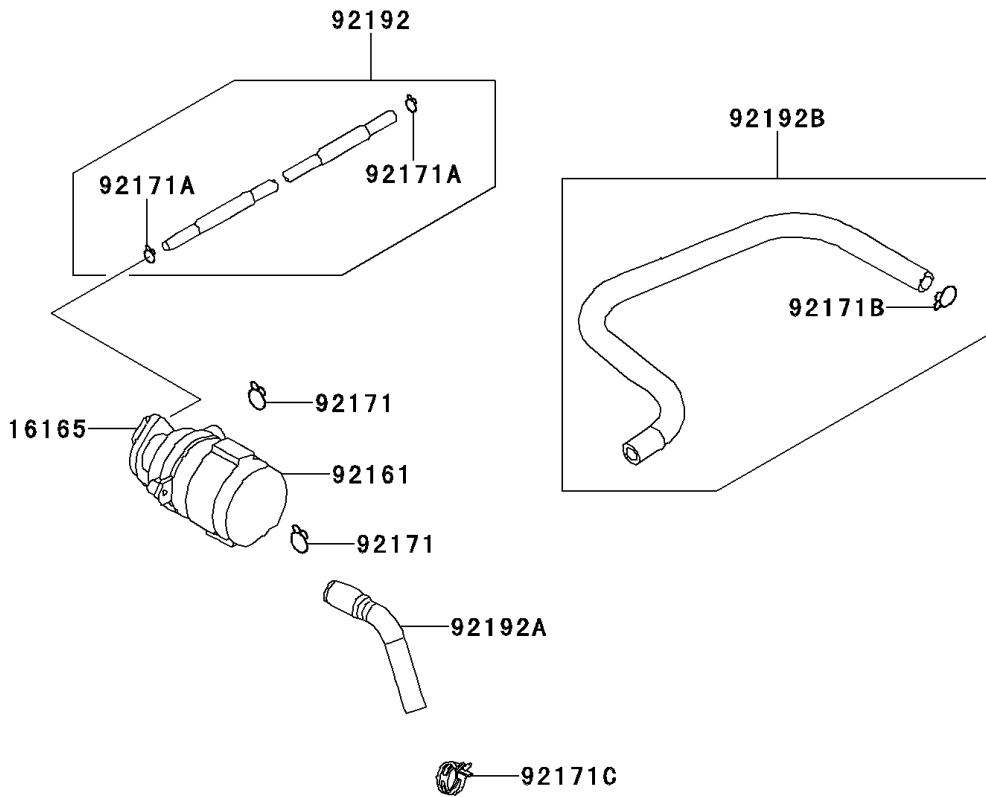

2009 KFX® 50 PARTS DIAGRAM

Second Air(B8F/B9F)

E1650

2009 KFX®50 PARTS LIST

Second Air(B8F/B9F)

ITEM NAME	PART NUMBER	QUANTITY
SEPARATOR (Ref # 16165)	16165-Y002	1
DAMPER (Ref # 92161)	92161-Y008	1
CLAMP (Ref # 92171)	92171-Y016	2
CLAMP (Ref # 92171A)	92171-Y017	2
CLAMP (Ref # 92171B)	92171-Y020	1
CLAMP (Ref # 92171C)	92171-Y022	1
TUBE,VACUUM (Ref # 92192)	92192-Y007	1
TUBE,AICV-REED VALVE (Ref # 92192A)	92192-Y009	1
TUBE,AIR-AICV (Ref # 92192B)	92192-Y010	1