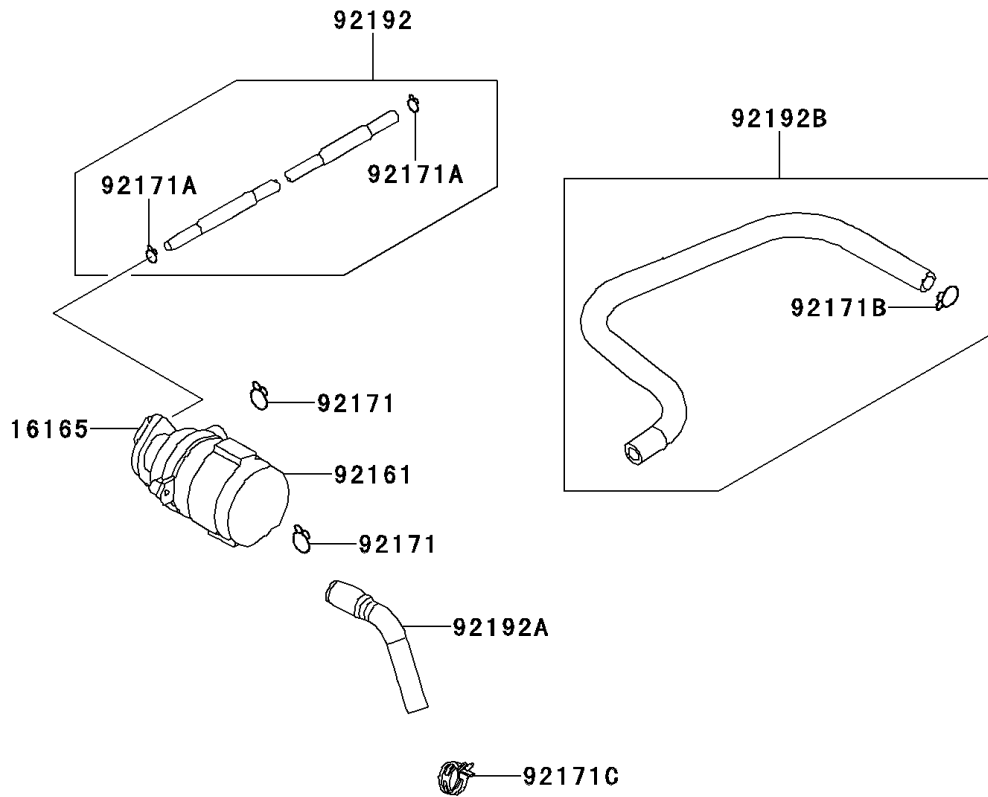

# 2009 KFX® 50 PARTS DIAGRAM

Second Air(B8F/B9F)

E1650

## 2009 KFX®50 PARTS LIST

Second Air(B8F/B9F)

ITEM NAME	PART NUMBER	QUANTITY
SEPARATOR (Ref # 16165)	16165-Y002	1
DAMPER (Ref # 92161)	92161-Y008	1
CLAMP (Ref # 92171)	92171-Y016	2
CLAMP (Ref # 92171A)	92171-Y017	2
CLAMP (Ref # 92171B)	92171-Y020	1
CLAMP (Ref # 92171C)	92171-Y022	1
TUBE,VACUUM (Ref # 92192)	92192-Y007	1
TUBE,AICV-REED VALVE (Ref # 92192A)	92192-Y009	1
TUBE,AIR-AICV (Ref # 92192B)	92192-Y010	1