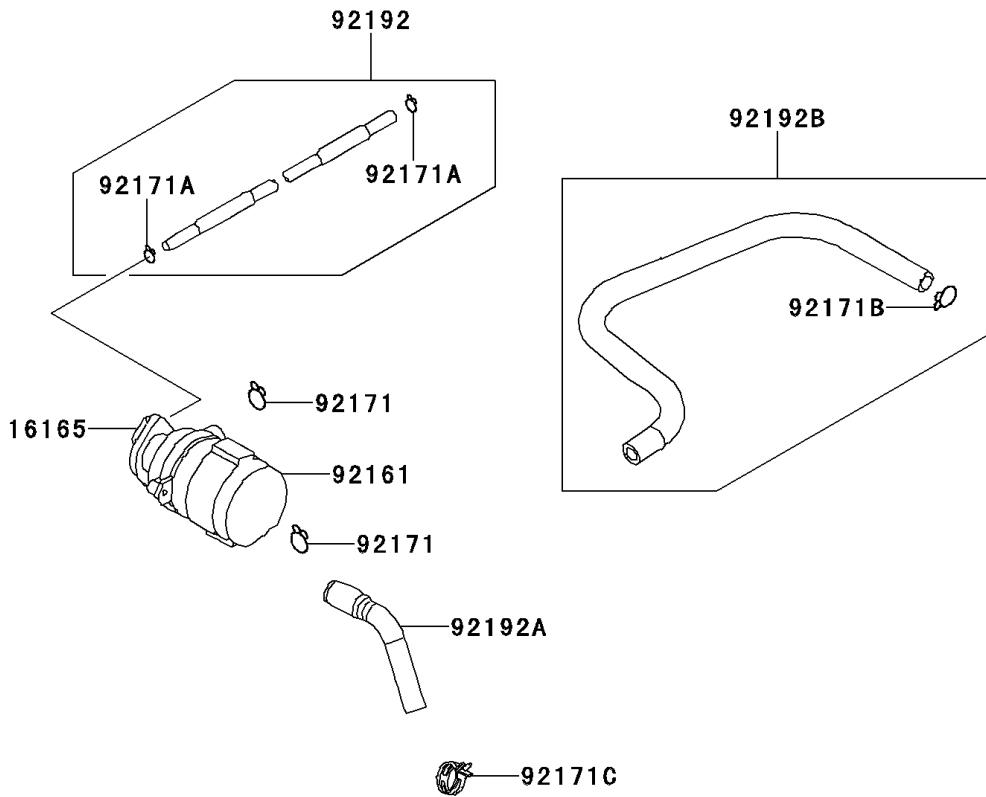

# 2008 KFX® 50 PARTS DIAGRAM

Second Air(B8F/B9F)

E1650

## 2008 KFX®50 PARTS LIST

Second Air(B8F/B9F)

ITEM NAME	PART NUMBER	QUANTITY
SEPARATOR (Ref # 16165)	16165-Y002	1
DAMPER (Ref # 92161)	92161-Y008	1
CLAMP (Ref # 92171)	92171-Y016	2
CLAMP (Ref # 92171A)	92171-Y017	2
CLAMP (Ref # 92171B)	92171-Y020	1
CLAMP (Ref # 92171C)	92171-Y022	1
TUBE,VACUUM (Ref # 92192)	92192-Y007	1
TUBE,AICV-REED VALVE (Ref # 92192A)	92192-Y009	1
TUBE,AIR-AICV (Ref # 92192B)	92192-Y010	1