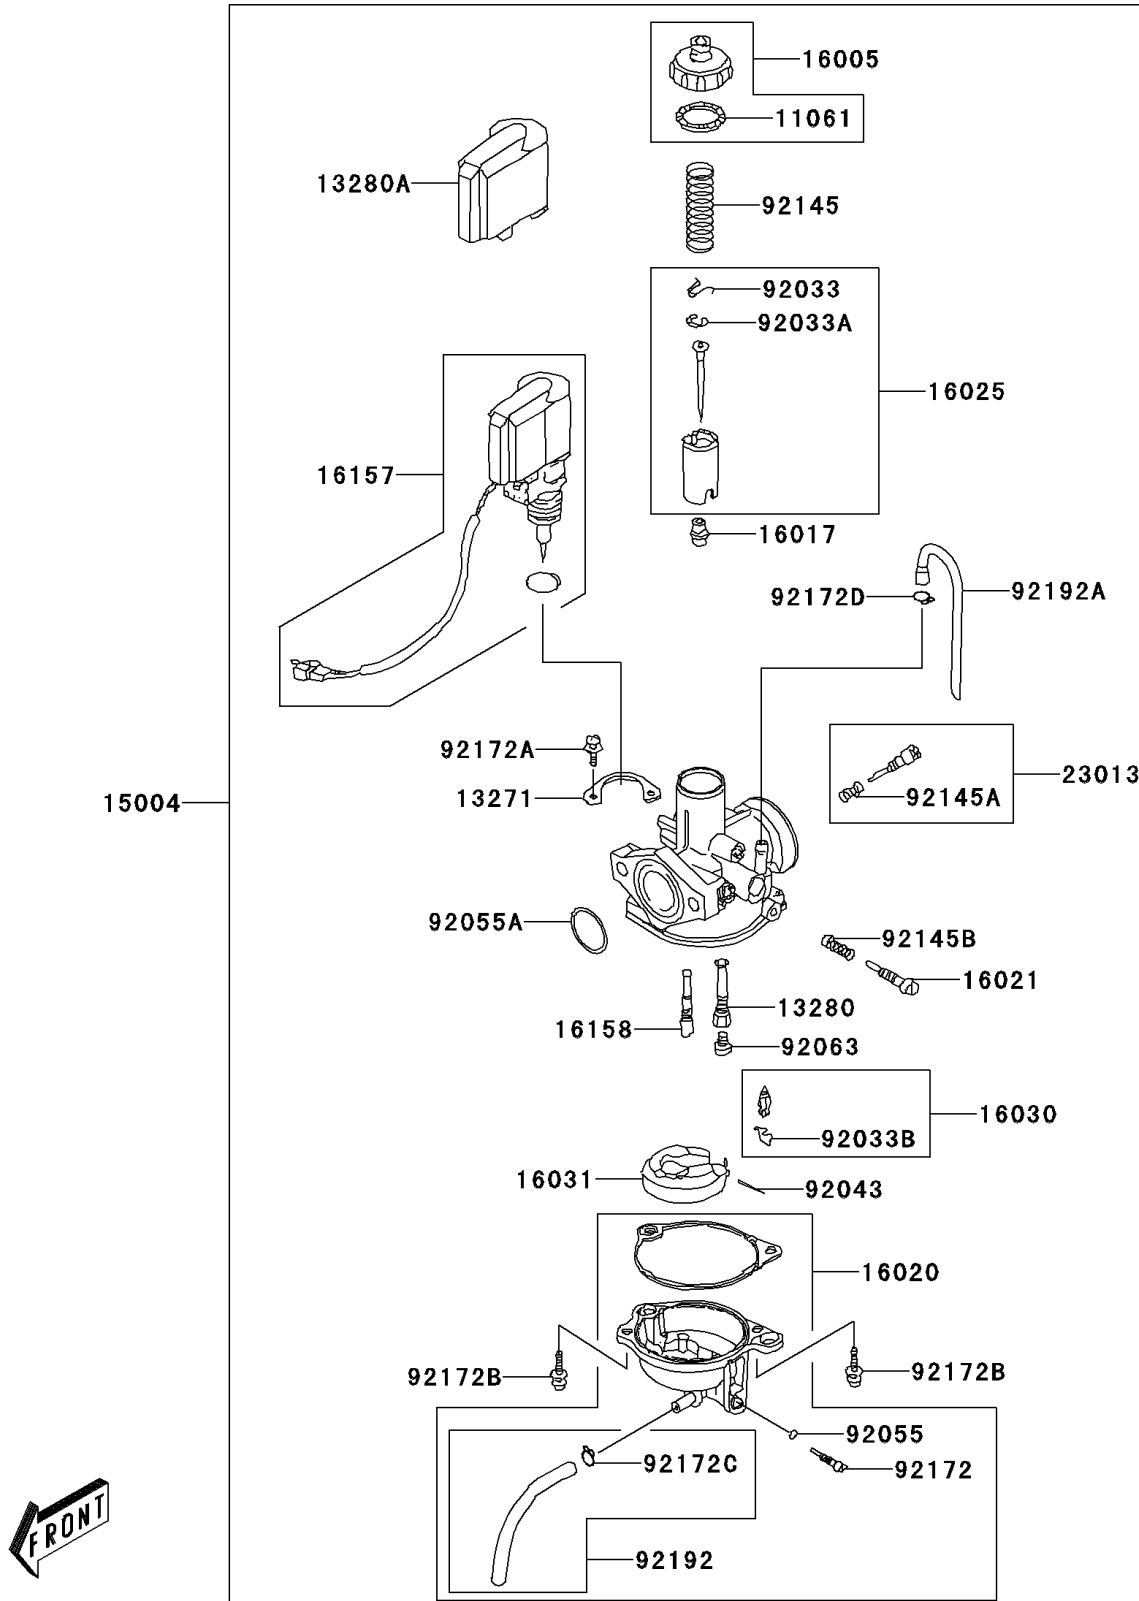

2009 KFX®50 PARTS DIAGRAM

Carburetor(B8F/B9F)

E1611A

2009 KFX®50 PARTS LIST

Carburetor(B8F/B9F)

ITEM NAME	PART NUMBER	QUANTITY
GASKET (Ref # 11061)	11061-Y001	1
PLATE (Ref # 13271)	13271-Y001	1
HOLDER,NEEDLE JET (Ref # 13280)	13280-Y007	1
HOLDER,CAP (Ref # 13280A)	13280-Y008	1
CARBURETOR-ASSY (Ref # 15004)	15004-Y001	1
TOP-CHAMBER (Ref # 16005)	16005-Y001	1
JET-NEEDLE (Ref # 16017)	16017-Y001	1
CHAMBER-FLOAT (Ref # 16020)	16020-Y001	1
SCREW-THROTTLE STOP (Ref # 16021)	16021-Y001	1
VALVE-THROTTLE (Ref # 16025)	16025-Y003	1
VALVE-FLOAT,ASSY (Ref # 16030)	16030-Y002	1
FLOAT (Ref # 16031)	16031-Y001	1
JET-STARTER (Ref # 16157)	16157-Y001	1
JET-SLOW (Ref # 16158)	16158-Y001	1
SCREW-ASSY,ADJUST (Ref # 23013)	23013-Y001	1
RING-SNAP (Ref # 92033)	92033-Y002	1
RING-SNAP (Ref # 92033A)	92033-Y003	1
RING-SNAP (Ref # 92033B)	92033-Y004	1
PIN (Ref # 92043)	92043-Y002	1
RING-O (Ref # 92055)	92055-Y001	1
RING-O (Ref # 92055A)	92055-Y016	1
JET-MAIN (Ref # 92063)	92063-Y002	1
SPRING (Ref # 92145)	92145-Y002	1
SPRING (Ref # 92145A)	92145-Y003	1
SPRING (Ref # 92145B)	92145-Y004	1
SCREW,DRAIN (Ref # 92172)	92172-Y001	1
SCREW (Ref # 92172A)	92172-Y012	2
SCREW (Ref # 92172B)	92172-Y013	2
CLAMP (Ref # 92172C)	92172-Y022	1

2009 KFX®50 PARTS LIST

Carburetor(B8F/B9F)

ITEM NAME	PART NUMBER	QUANTITY
CLAMP (Ref # 92172D)	92172-Y023	1
TUBE,ASSY (Ref # 92192)	92192-Y006	1
TUBE (Ref # 92192A)	92192-Y011	1