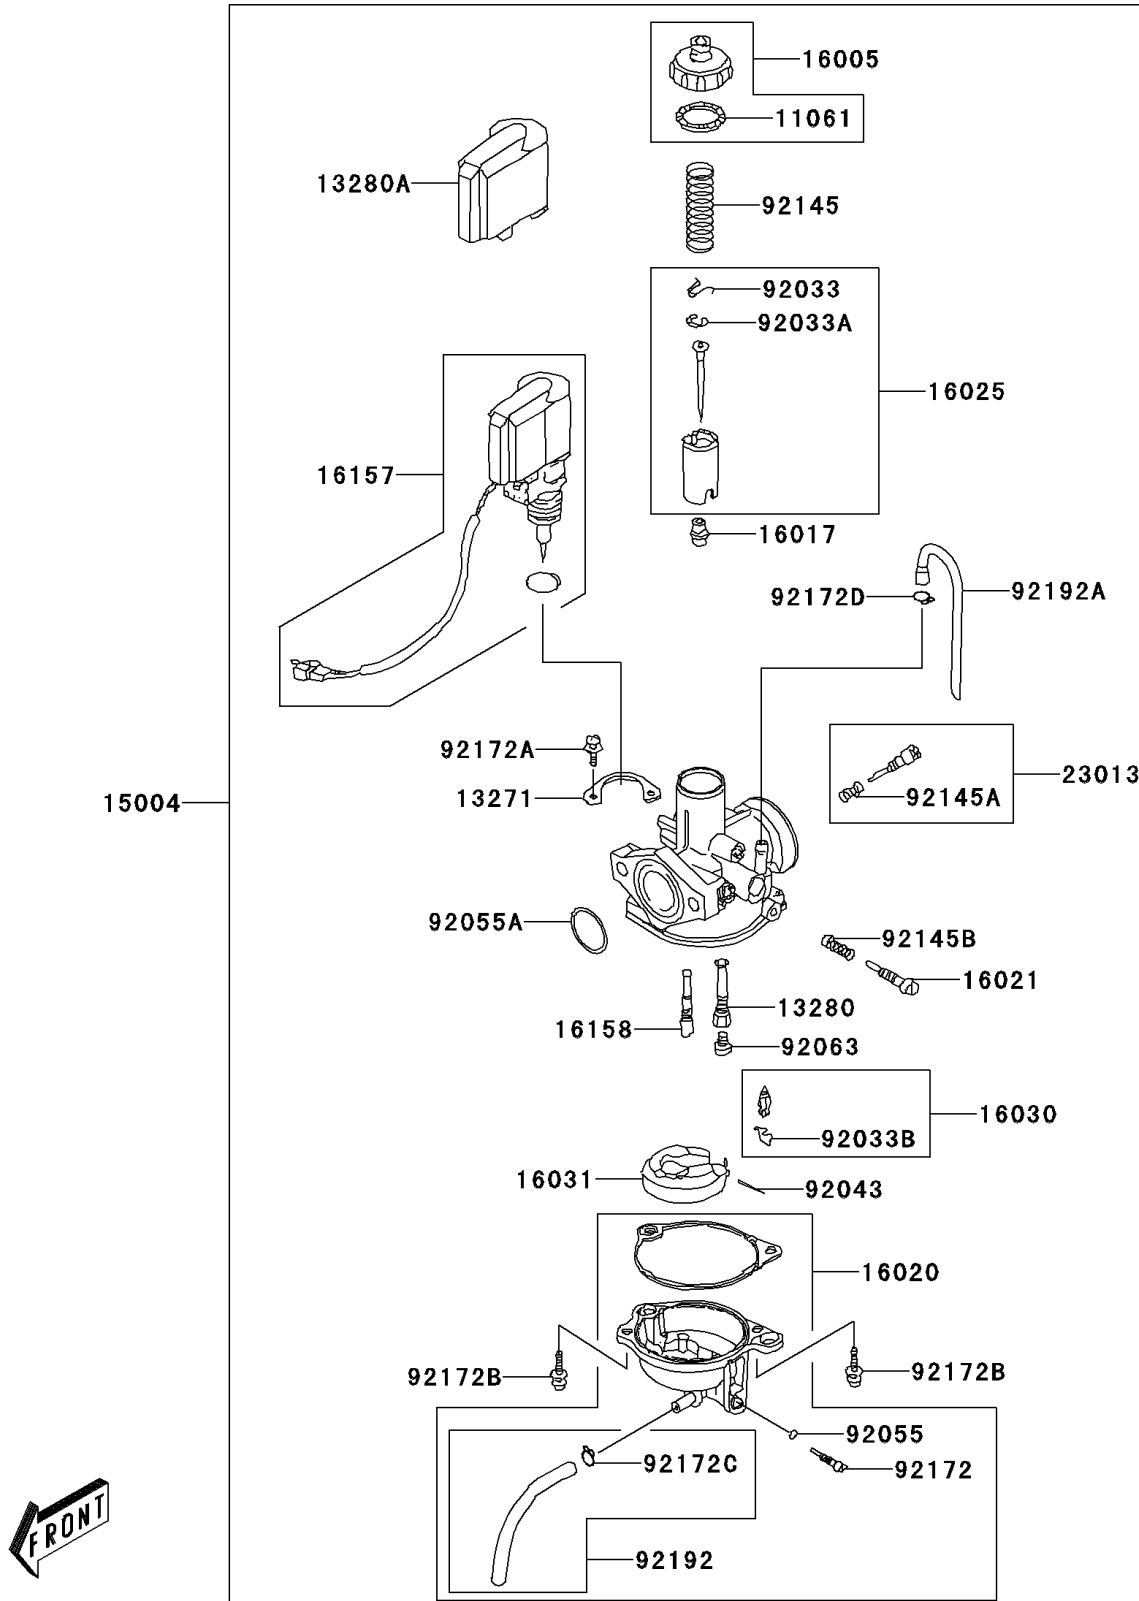

2008 KFX®50 PARTS DIAGRAM

Carburetor(B8F/B9F)

E1611A

2008 KFX®50 PARTS LIST

Carburetor(B8F/B9F)

| ITEM NAME | PART NUMBER | QUANTITY |
|-----------------------------------|-------------|----------|
| GASKET (Ref # 11061) | 11061-Y001 | 1 |
| PLATE (Ref # 13271) | 13271-Y001 | 1 |
| HOLDER,NEEDLE JET (Ref # 13280) | 13280-Y007 | 1 |
| HOLDER,CAP (Ref # 13280A) | 13280-Y008 | 1 |
| CARBURETOR-ASSY (Ref # 15004) | 15004-Y001 | 1 |
| TOP-CHAMBER (Ref # 16005) | 16005-Y001 | 1 |
| JET-NEEDLE (Ref # 16017) | 16017-Y001 | 1 |
| CHAMBER-FLOAT (Ref # 16020) | 16020-Y001 | 1 |
| SCREW-THROTTLE STOP (Ref # 16021) | 16021-Y001 | 1 |
| VALVE-THROTTLE (Ref # 16025) | 16025-Y003 | 1 |
| VALVE-FLOAT,ASSY (Ref # 16030) | 16030-Y002 | 1 |
| FLOAT (Ref # 16031) | 16031-Y001 | 1 |
| JET-STARTER (Ref # 16157) | 16157-Y001 | 1 |
| JET-SLOW (Ref # 16158) | 16158-Y001 | 1 |
| SCREW-ASSY,ADJUST (Ref # 23013) | 23013-Y001 | 1 |
| RING-SNAP (Ref # 92033) | 92033-Y002 | 1 |
| RING-SNAP (Ref # 92033A) | 92033-Y003 | 1 |
| RING-SNAP (Ref # 92033B) | 92033-Y004 | 1 |
| PIN (Ref # 92043) | 92043-Y002 | 1 |
| RING-O (Ref # 92055) | 92055-Y001 | 1 |
| RING-O (Ref # 92055A) | 92055-Y016 | 1 |
| JET-MAIN (Ref # 92063) | 92063-Y002 | 1 |
| SPRING (Ref # 92145) | 92145-Y002 | 1 |
| SPRING (Ref # 92145A) | 92145-Y003 | 1 |
| SPRING (Ref # 92145B) | 92145-Y004 | 1 |
| SCREW,DRAIN (Ref # 92172) | 92172-Y001 | 1 |
| SCREW (Ref # 92172A) | 92172-Y012 | 2 |
| SCREW (Ref # 92172B) | 92172-Y013 | 2 |
| CLAMP (Ref # 92172C) | 92172-Y022 | 1 |

2008 KFX®50 PARTS LIST

Carburetor(B8F/B9F)

| ITEM NAME | PART NUMBER | QUANTITY |
|-------------------------|-------------|----------|
| CLAMP (Ref # 92172D) | 92172-Y023 | 1 |
| TUBE,ASSY (Ref # 92192) | 92192-Y006 | 1 |
| TUBE (Ref # 92192A) | 92192-Y011 | 1 |