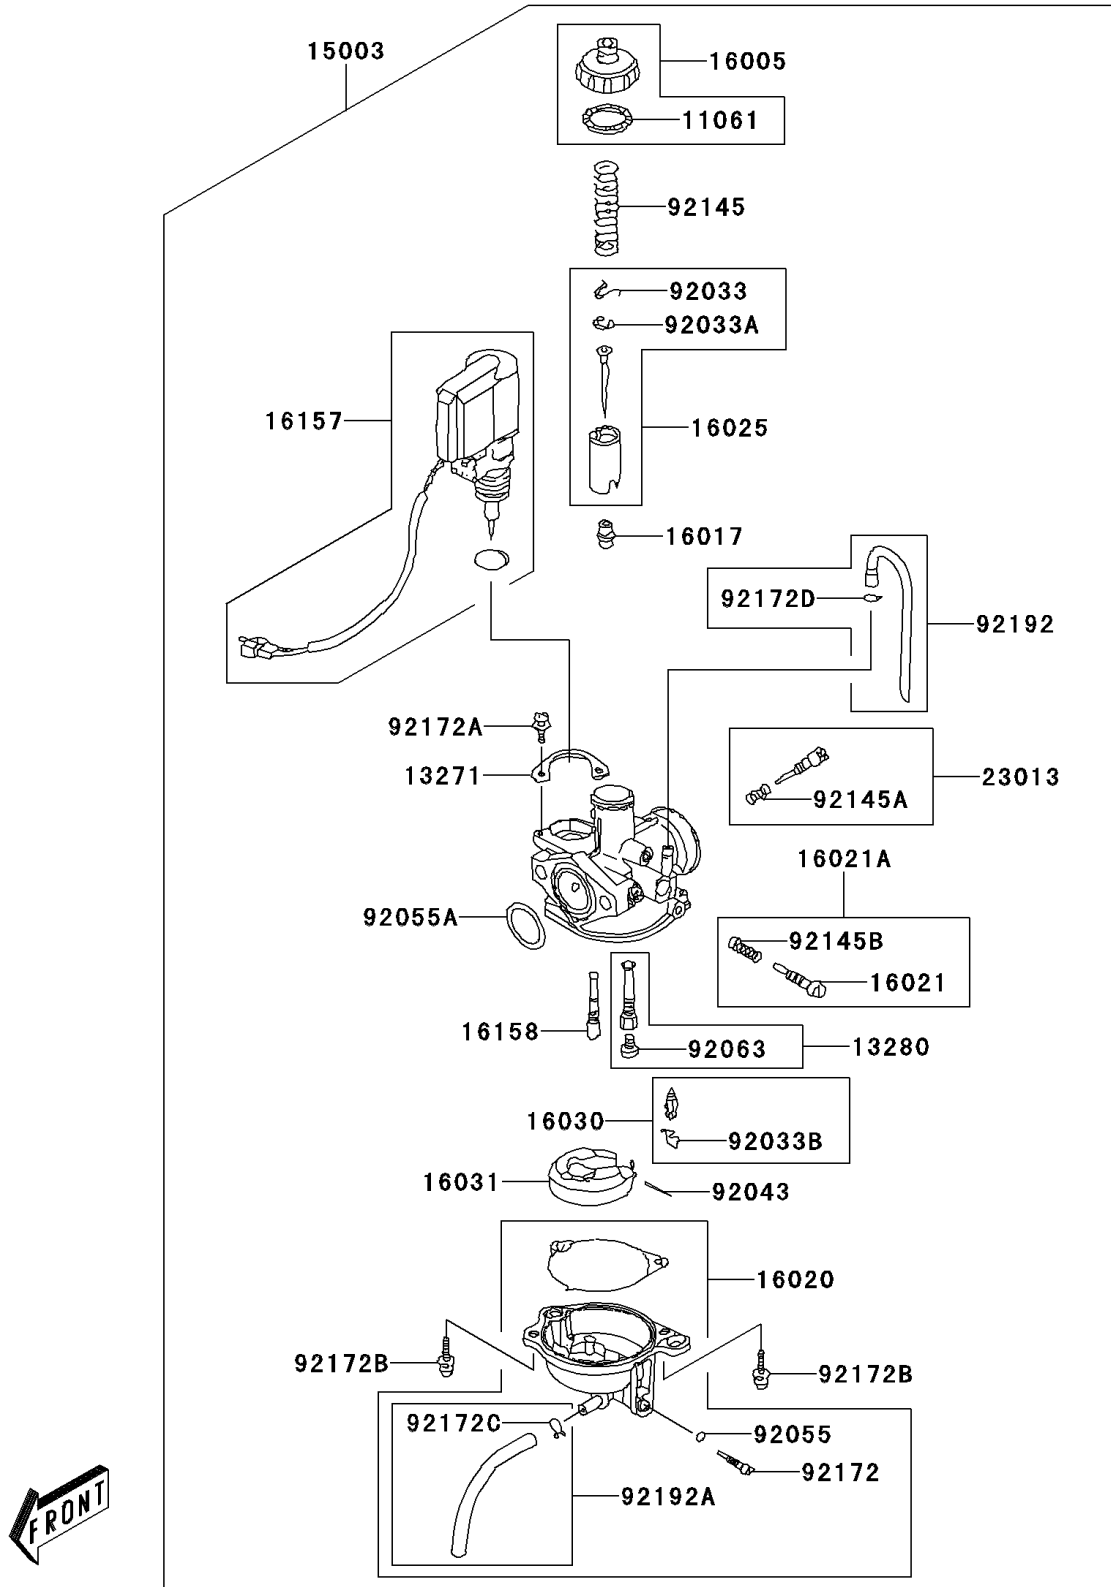

2007 KFX50 PARTS DIAGRAM

Carburetor(B7F)

E1611

2007 KFX50 PARTS LIST

Carburetor(B7F)

ITEM NAME	PART NUMBER	QUANTITY
GASKET (Ref # 11061)	11061-Y001	1
PLATE (Ref # 13271)	13271-Y001	1
HOLDER,NEEDLE JET (Ref # 13280)	13280-Y006	1
CARBURETOR-ASSY (Ref # 15003)	15003-Y001	1
TOP-CHAMBER (Ref # 16005)	16005-Y001	1
JET-NEEDLE (Ref # 16017)	16017-Y001	1
CHAMBER-FLOAT (Ref # 16020)	16020-Y001	1
SCREW-THROTTLE STOP (Ref # 16021)	16021-Y001	1
SCREW-THROTTLE STOP,ASSY (Ref # 16021A)	16021-Y002	1
VALVE-THROTTLE (Ref # 16025)	16025-Y001	1
VALVE-FLOAT,ASSY (Ref # 16030)	16030-Y002	1
FLOAT (Ref # 16031)	16031-Y001	1
JET-STARTER (Ref # 16157)	16157-Y001	1
JET-SLOW (Ref # 16158)	16158-Y001	1
SCREW-ASSY,ADJUST (Ref # 23013)	23013-Y001	1
RING-SNAP (Ref # 92033)	92033-Y002	1
RING-SNAP (Ref # 92033A)	92033-Y003	1
RING-SNAP (Ref # 92033B)	92033-Y004	1
PIN (Ref # 92043)	92043-Y002	1
RING-O (Ref # 92055)	92055-Y001	1
RING-O (Ref # 92055A)	92055-Y016	1
JET-MAIN (Ref # 92063)	92063-Y002	1
SPRING (Ref # 92145)	92145-Y002	1
SPRING (Ref # 92145A)	92145-Y003	1
SPRING (Ref # 92145B)	92145-Y004	1
SCREW,DRAIN (Ref # 92172)	92172-Y001	1
SCREW (Ref # 92172A)	92172-Y012	2
SCREW (Ref # 92172B)	92172-Y013	2
CLAMP (Ref # 92172C)	92172-Y022	1

2007 KFX50 PARTS LIST

Carburetor(B7F)

ITEM NAME	PART NUMBER	QUANTITY
CLAMP (Ref # 92172D)	92172-Y023	1
TUBE,ASSY (Ref # 92192)	92192-Y003	1
TUBE,ASSY (Ref # 92192A)	92192-Y006	1