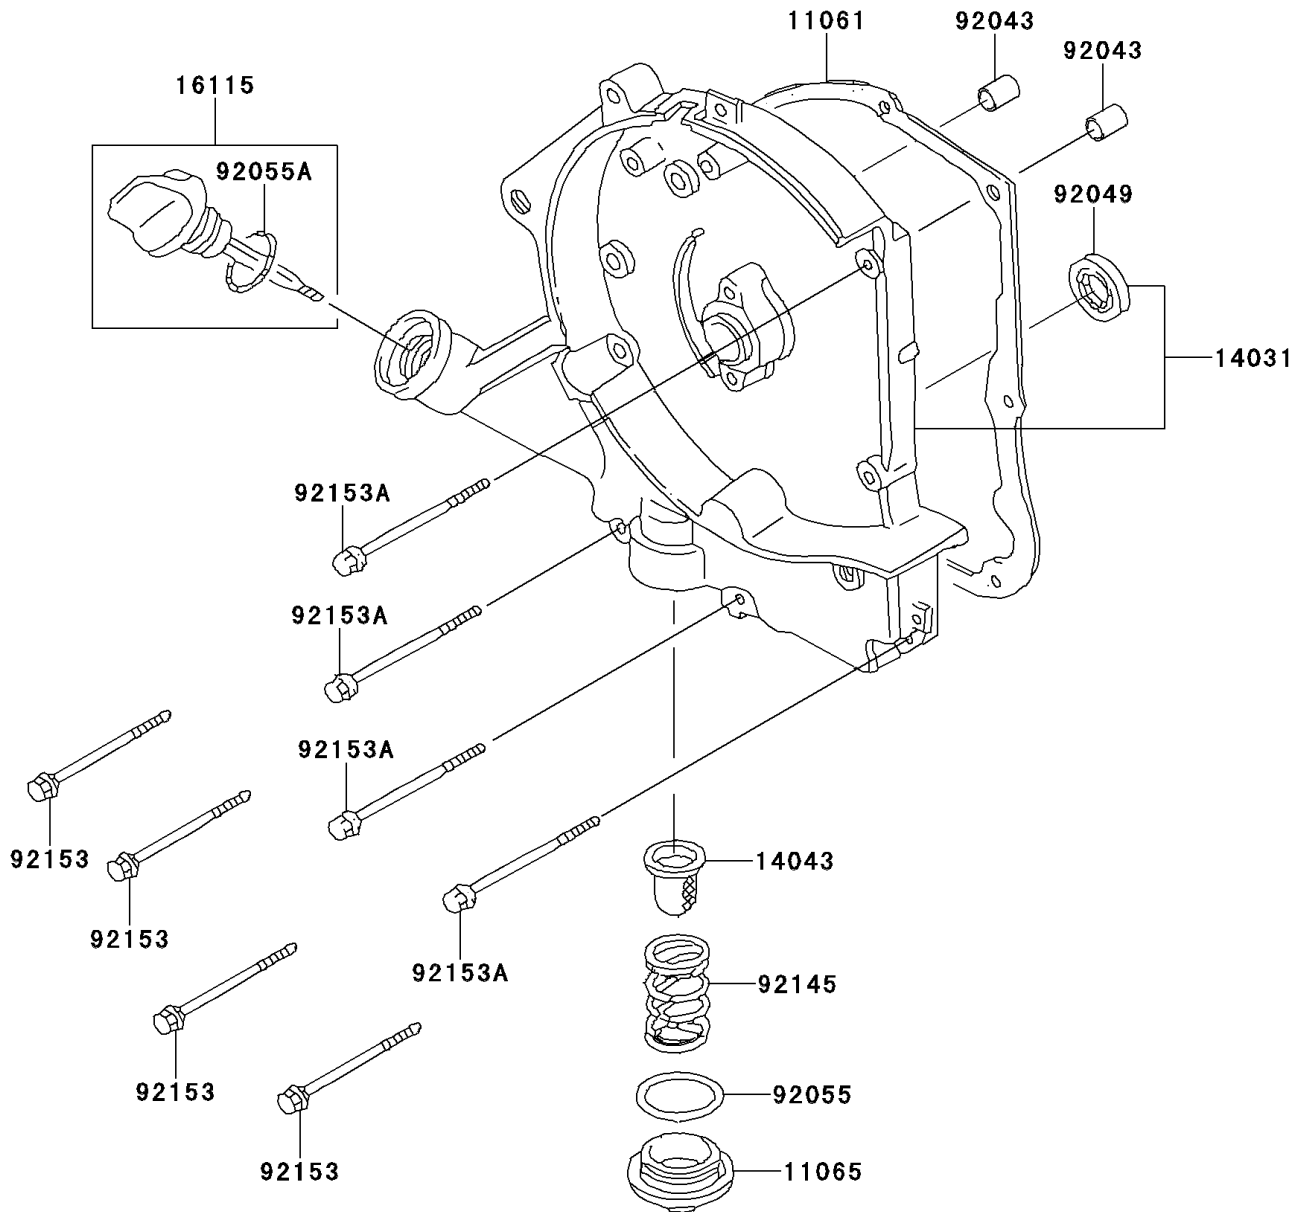

2009 KFX®50 PARTS DIAGRAM

Engine Cover(s)

E1431

2009 KFX®50 PARTS LIST

Engine Cover(s)

ITEM NAME	PART NUMBER	QUANTITY
GASKET,GENERATOR (Ref # 11061)	11061-Y004	1
CAP (Ref # 11065)	11065-Y006	1
COVER-GENERATOR (Ref # 14031)	14031-Y002	1
FILTER,OIL (Ref # 14043)	14043-Y001	1
CAP-OIL FILLER (Ref # 16115)	16115-Y001	1
PIN,8X14 (Ref # 92043)	92043-Y012	2
SEAL-OIL,16.4X30X5 (Ref # 92049)	92049-Y002	1
RING-O,30.8MM (Ref # 92055)	92055-Y005	1
RING-O,18X3 (Ref # 92055A)	92055-Y011	1
SPRING (Ref # 92145)	92145-Y005	1
BOLT,FLANGE,6X85 (Ref # 92153)	92153-Y055	4
BOLT,FLANGE,6X100 (Ref # 92153A)	92153-Y057	4