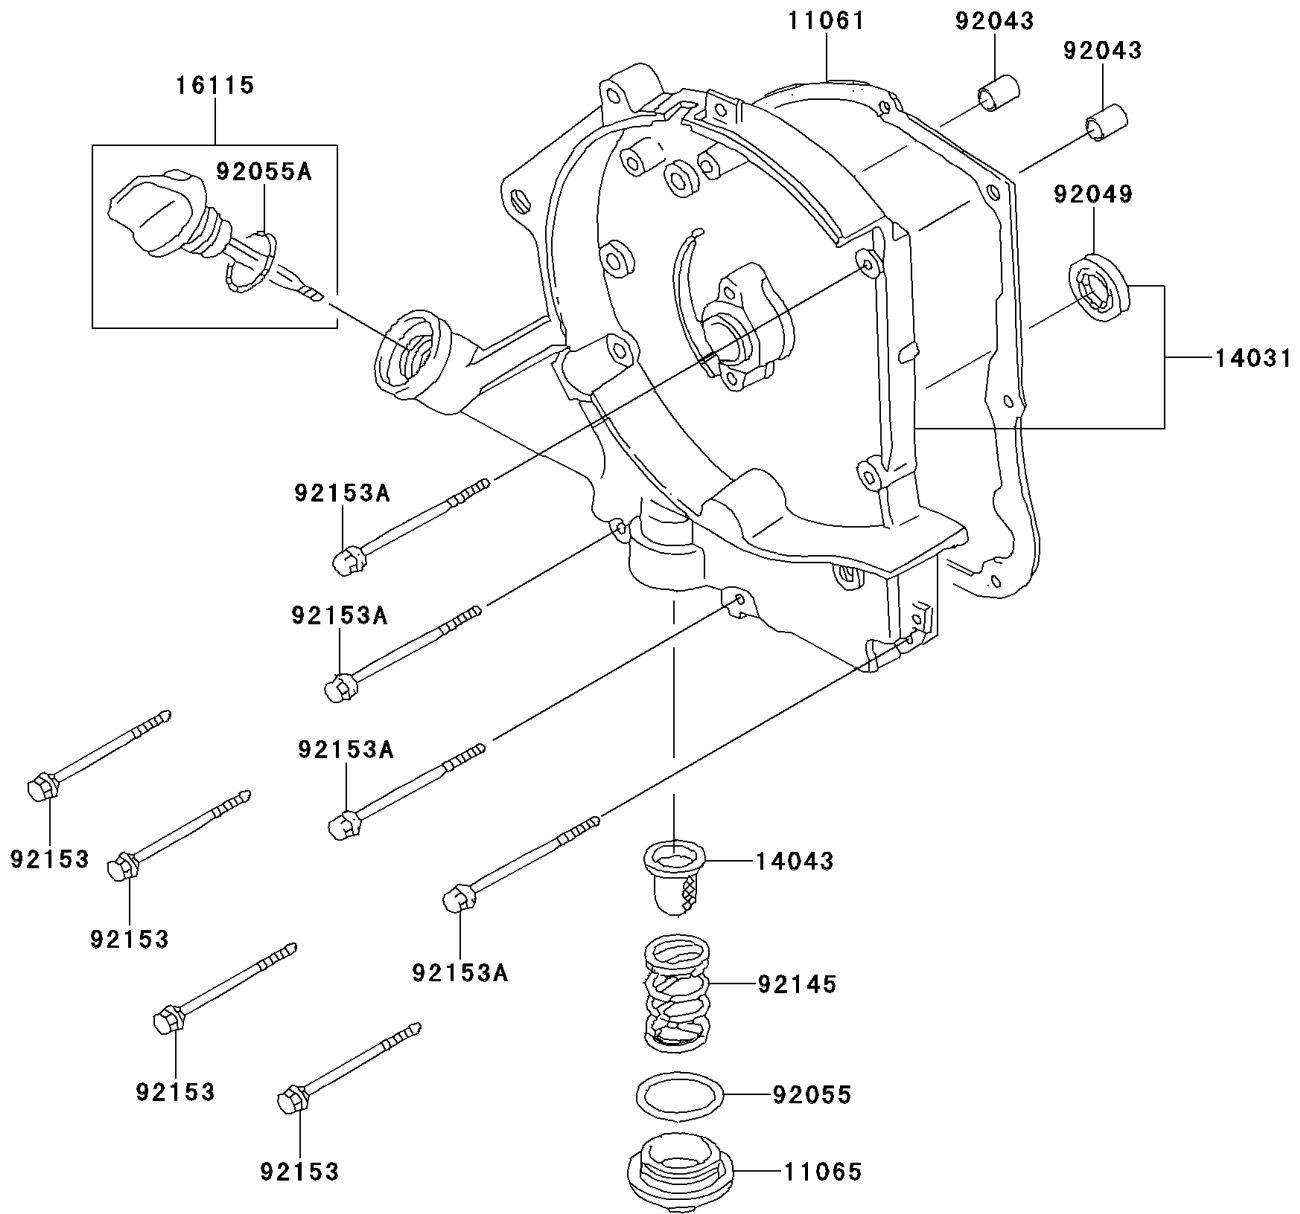

# 2009 KFX®50 PARTS DIAGRAM

Engine Cover(s)

E1431

## 2009 KFX®50 PARTS LIST

### Engine Cover(s)

ITEM NAME	PART NUMBER	QUANTITY
GASKET,GENERATOR (Ref # 11061)	11061-Y004	1
CAP (Ref # 11065)	11065-Y006	1
COVER-GENERATOR (Ref # 14031)	14031-Y002	1
FILTER,OIL (Ref # 14043)	14043-Y001	1
CAP-OIL FILLER (Ref # 16115)	16115-Y001	1
PIN,8X14 (Ref # 92043)	92043-Y012	2
SEAL-OIL,16.4X30X5 (Ref # 92049)	92049-Y002	1
RING-O,30.8MM (Ref # 92055)	92055-Y005	1
RING-O,18X3 (Ref # 92055A)	92055-Y011	1
SPRING (Ref # 92145)	92145-Y005	1
BOLT,FLANGE,6X85 (Ref # 92153)	92153-Y055	4
BOLT,FLANGE,6X100 (Ref # 92153A)	92153-Y057	4