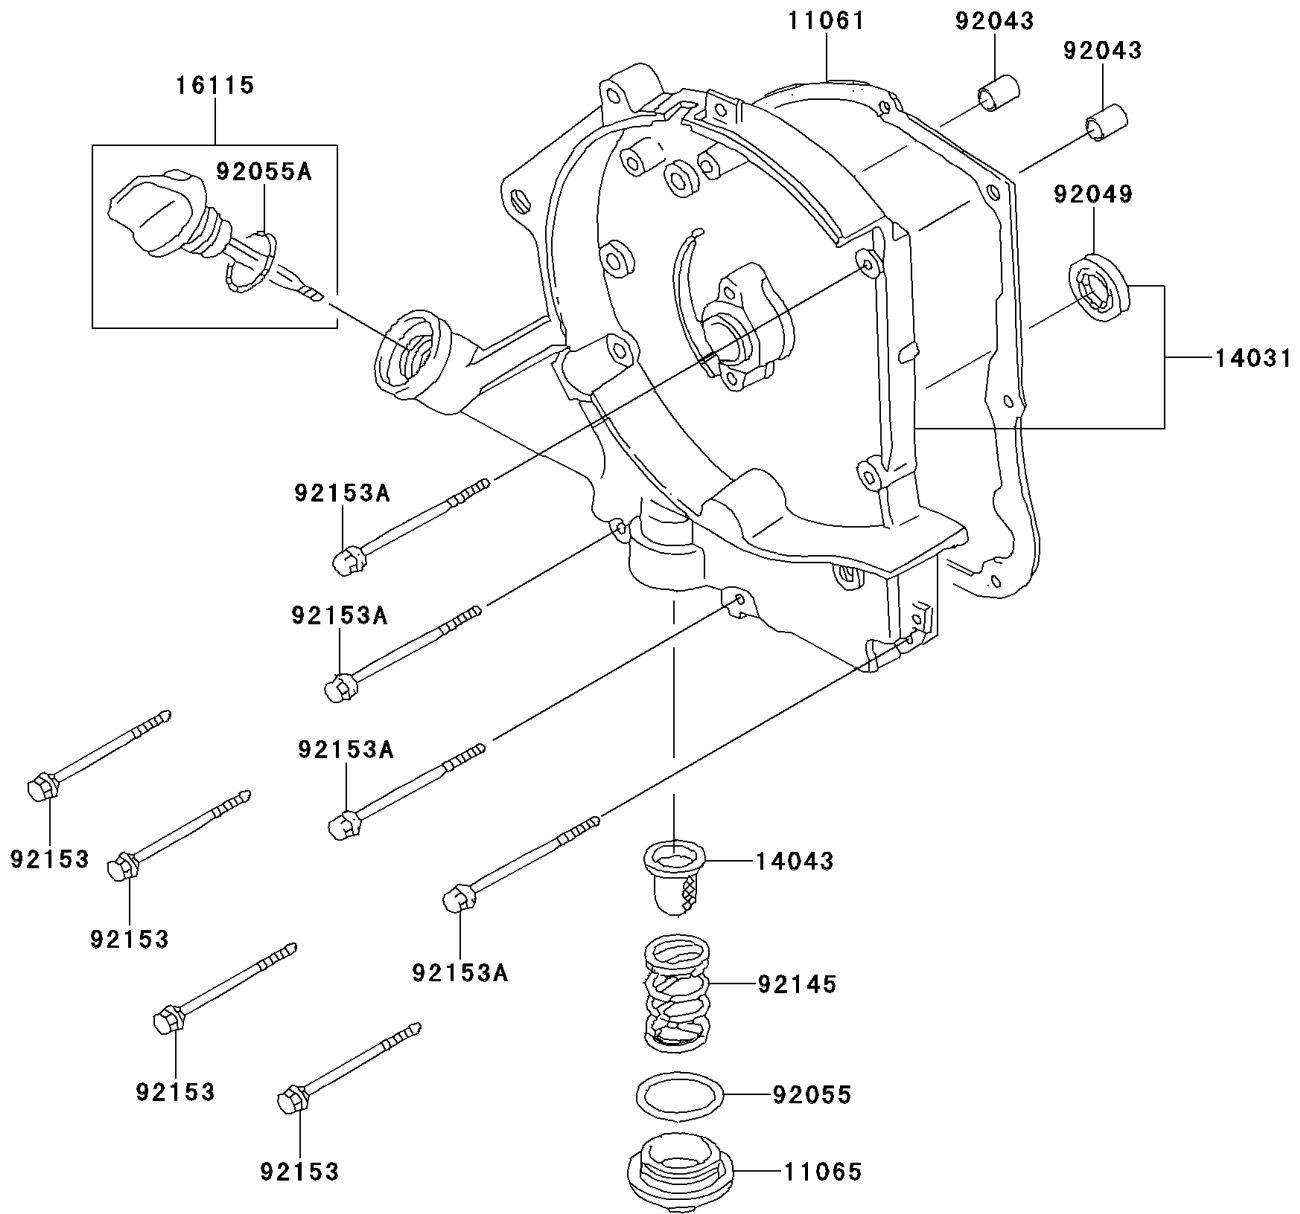

2008 KFX®50 PARTS DIAGRAM

Engine Cover(s)

E1431

2008 KFX®50 PARTS LIST

Engine Cover(s)

| ITEM NAME | PART NUMBER | QUANTITY |
|----------------------------------|-------------|----------|
| GASKET,GENERATOR (Ref # 11061) | 11061-Y004 | 1 |
| CAP (Ref # 11065) | 11065-Y006 | 1 |
| COVER-GENERATOR (Ref # 14031) | 14031-Y002 | 1 |
| FILTER,OIL (Ref # 14043) | 14043-Y001 | 1 |
| CAP-OIL FILLER (Ref # 16115) | 16115-Y001 | 1 |
| PIN,8X14 (Ref # 92043) | 92043-Y012 | 2 |
| SEAL-OIL,16.4X30X5 (Ref # 92049) | 92049-Y002 | 1 |
| RING-O,30.8MM (Ref # 92055) | 92055-Y005 | 1 |
| RING-O,18X3 (Ref # 92055A) | 92055-Y011 | 1 |
| SPRING (Ref # 92145) | 92145-Y005 | 1 |
| BOLT,FLANGE,6X85 (Ref # 92153) | 92153-Y055 | 4 |
| BOLT,FLANGE,6X100 (Ref # 92153A) | 92153-Y057 | 4 |