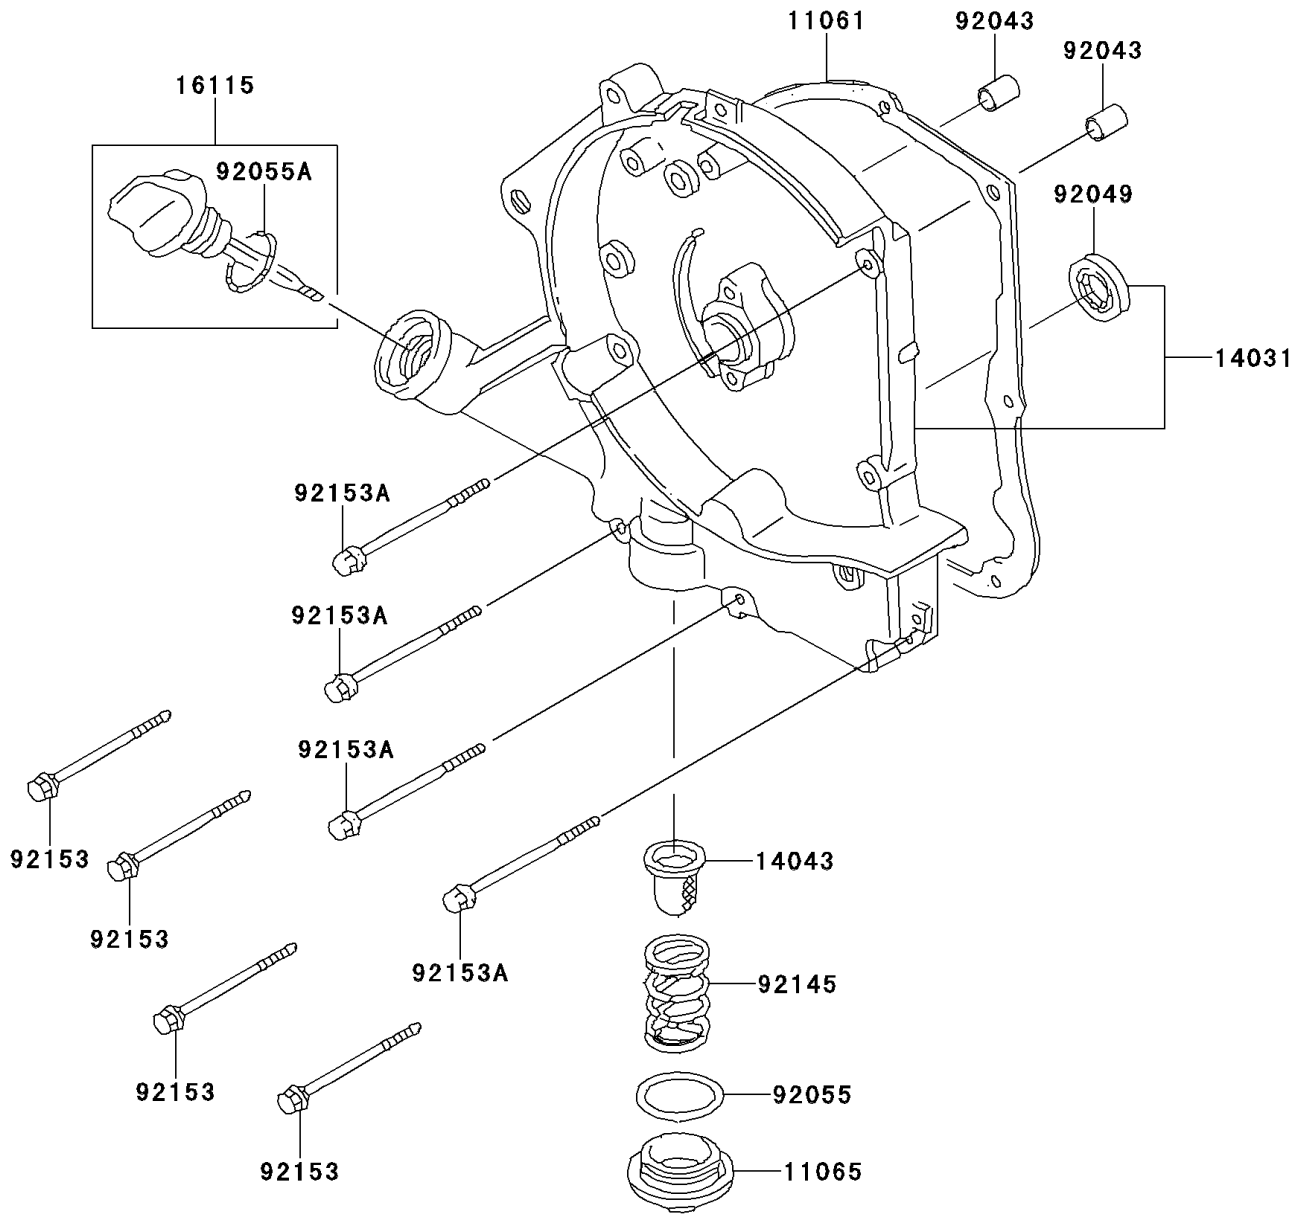

2008 KFX®50 PARTS DIAGRAM

Engine Cover(s)

E1431

2008 KFX®50 PARTS LIST

Engine Cover(s)

ITEM NAME	PART NUMBER	QUANTITY
GASKET,GENERATOR (Ref # 11061)	11061-Y004	1
CAP (Ref # 11065)	11065-Y006	1
COVER-GENERATOR (Ref # 14031)	14031-Y002	1
FILTER,OIL (Ref # 14043)	14043-Y001	1
CAP-OIL FILLER (Ref # 16115)	16115-Y001	1
PIN,8X14 (Ref # 92043)	92043-Y012	2
SEAL-OIL,16.4X30X5 (Ref # 92049)	92049-Y002	1
RING-O,30.8MM (Ref # 92055)	92055-Y005	1
RING-O,18X3 (Ref # 92055A)	92055-Y011	1
SPRING (Ref # 92145)	92145-Y005	1
BOLT,FLANGE,6X85 (Ref # 92153)	92153-Y055	4
BOLT,FLANGE,6X100 (Ref # 92153A)	92153-Y057	4