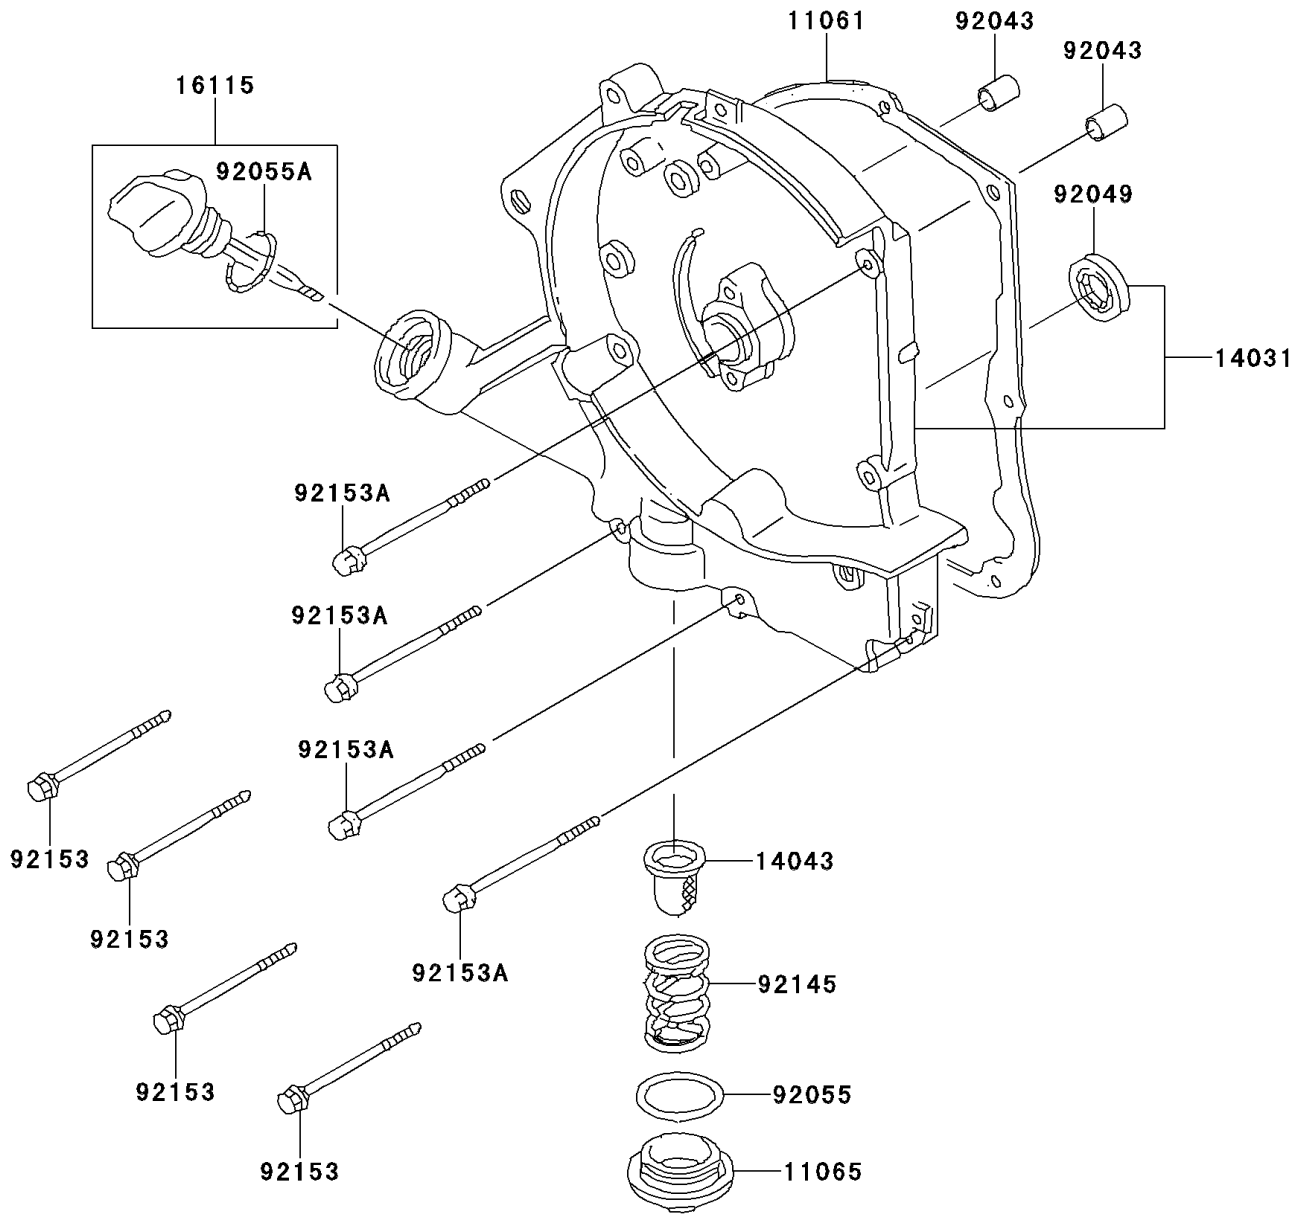

2007 KFX50 PARTS DIAGRAM

Engine Cover(s)

E1431

2007 KFX50 PARTS LIST

Engine Cover(s)

ITEM NAME	PART NUMBER	QUANTITY
GASKET,GENERATOR (Ref # 11061)	11061-Y004	1
CAP (Ref # 11065)	11065-Y006	1
COVER-GENERATOR (Ref # 14031)	14031-Y002	1
FILTER,OIL (Ref # 14043)	14043-Y001	1
CAP-OIL FILLER (Ref # 16115)	16115-Y001	1
PIN,8X14 (Ref # 92043)	92043-Y012	2
SEAL-OIL,16.4X30X5 (Ref # 92049)	92049-Y002	1
RING-O,30.8MM (Ref # 92055)	92055-Y005	1
RING-O,18X3 (Ref # 92055A)	92055-Y011	1
SPRING (Ref # 92145)	92145-Y005	1
BOLT,FLANGE,6X85 (Ref # 92153)	92153-Y055	4
BOLT,FLANGE,6X100 (Ref # 92153A)	92153-Y057	4