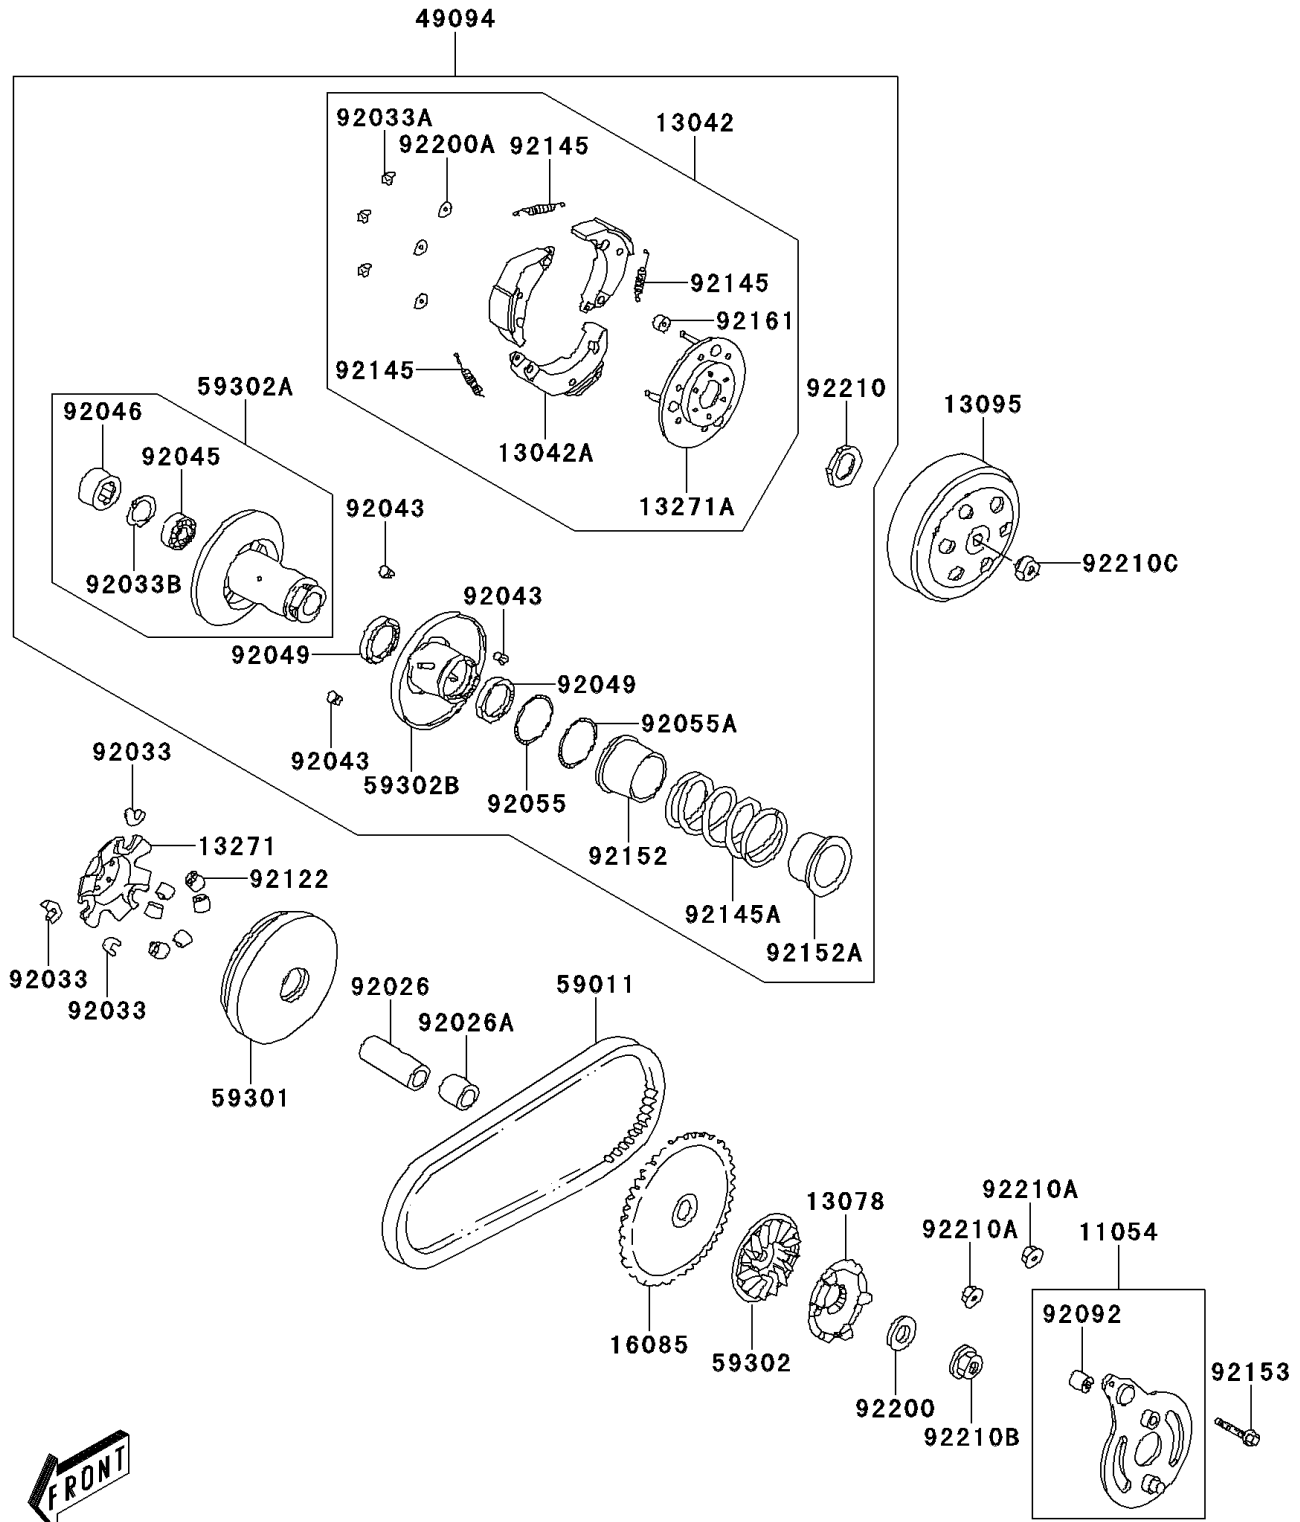

2009 KFX®50 PARTS DIAGRAM

Belt Converter

E1390

2009 KFX®50 PARTS LIST

Belt Converter

ITEM NAME	PART NUMBER	QUANTITY
BRACKET,ENG HANGER (Ref # 11054)	11054-Y006	1
WEIGHT,ASSY (Ref # 13042)	13042-Y001	1
WEIGHT,CLUTCH (Ref # 13042A)	13042-Y003	3
RATCHET,KICK STARTER (Ref # 13078)	13078-Y001	1
HOUSING-COMP-CLUTCH (Ref # 13095)	13095-Y001	1
PLATE,MOVABLE DRIVE (Ref # 13271)	13271-Y004	1
PLATE,DRIVE COMP (Ref # 13271A)	13271-Y005	1
GEAR (Ref # 16085)	16085-Y003	1
CONVERTER-ASSY-DRIVEN (Ref # 49094)	49094-Y002	1
BELT,DRIVE (Ref # 59011)	59011-Y001	1
SHEAVE-MOVABLE (Ref # 59301)	59301-Y001	1
SHEAVE-COMP,FIEXED DRIVE (Ref # 59302)	59302-Y002	1
SHEAVE-COMP,FIXED (Ref # 59302A)	59302-Y003	1
SHEAVE-COMP,MOVABLE (Ref # 59302B)	59302-Y005	1
SPACER (Ref # 92026)	92026-Y001	1
SPACER (Ref # 92026A)	92026-Y003	1
RING-SNAP (Ref # 92033)	92033-Y005	3
RING-SNAP,6MM (Ref # 92033A)	92033-Y007	3
RING-SNAP (Ref # 92033B)	92033-Y013	1
PIN,GUIDE (Ref # 92043)	92043-Y003	3
BEARING-BALL,6901U (Ref # 92045)	92045-Y001	1
BEARING-NEEDLE,17X25X18 (Ref # 92046)	92046-Y001	1
SEAL-OIL,34X39X3 (Ref # 92049)	92049-Y007	2
RING-O,36X1.5 (Ref # 92055)	92055-Y004	1
RING-O,39.8X2.2 (Ref # 92055A)	92055-Y006	1
BUSHING-RUBBER (Ref # 92092)	92092-Y002	2
ROLLER (Ref # 92122)	92122-Y002	6
SPRING,CLUTCH (Ref # 92145)	92145-Y006	3
SPRING (Ref # 92145A)	92145-Y008	1

2009 KFX®50 PARTS LIST

Belt Converter

ITEM NAME	PART NUMBER	QUANTITY
COLLAR,SEAL (Ref # 92152)	92152-Y002	1
COLLAR,SPRING (Ref # 92152A)	92152-Y004	1
BOLT,FLANGE,8X50 (Ref # 92153)	92153-Y037	1
DAMPER (Ref # 92161)	92161-Y002	3
WASHER,12MM (Ref # 92200)	92200-Y003	1
WASHER,6MM (Ref # 92200A)	92200-Y005	3
NUT,28MM (Ref # 92210)	92210-Y002	1
NUT,8MM (Ref # 92210A)	92210-Y013	2
NUT,12MM (Ref # 92210B)	92210-Y020	1
NUT,10MM (Ref # 92210C)	92210-Y029	1