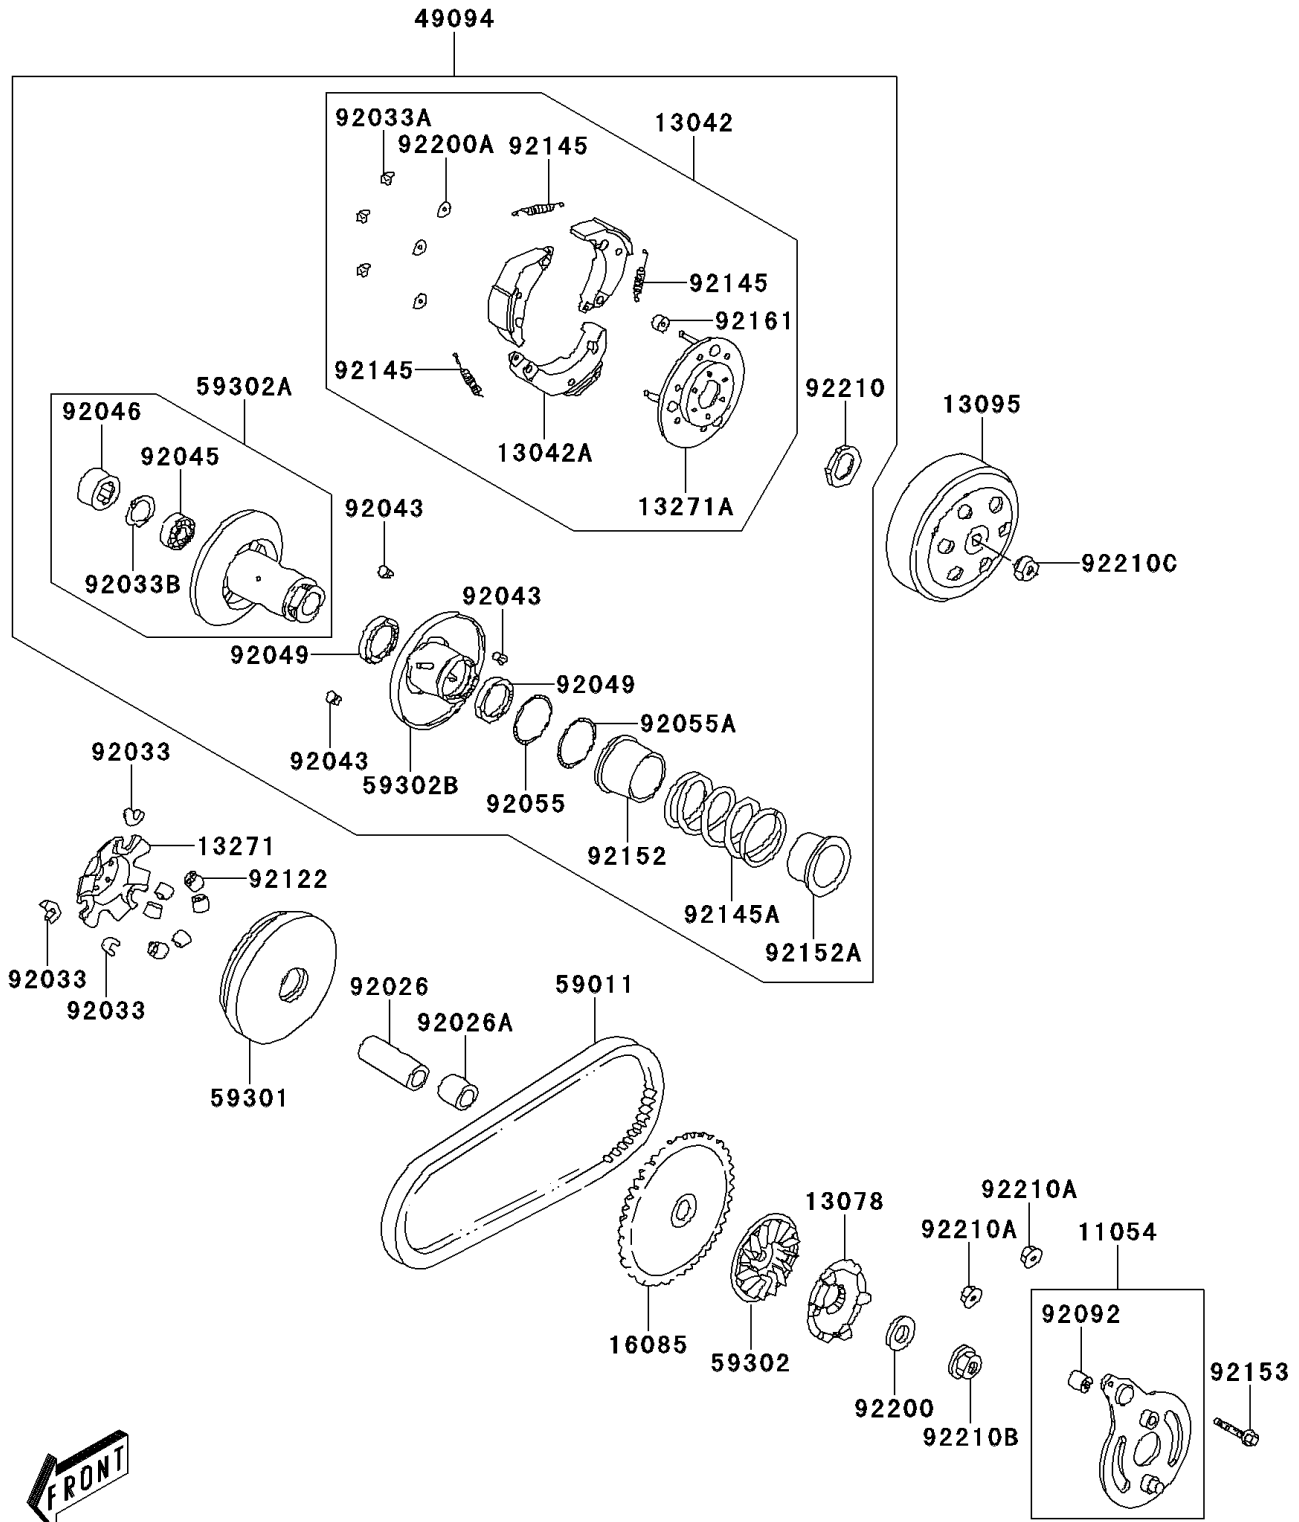

# 2009 KFX®50 PARTS DIAGRAM

Belt Converter

E1390

## 2009 KFX®50 PARTS LIST

### Belt Converter

ITEM NAME	PART NUMBER	QUANTITY
BRACKET,ENG HANGER (Ref # 11054)	11054-Y006	1
WEIGHT,ASSY (Ref # 13042)	13042-Y001	1
WEIGHT,CLUTCH (Ref # 13042A)	13042-Y003	3
RATCHET,KICK STARTER (Ref # 13078)	13078-Y001	1
HOUSING-COMP-CLUTCH (Ref # 13095)	13095-Y001	1
PLATE,MOVABLE DRIVE (Ref # 13271)	13271-Y004	1
PLATE,DRIVE COMP (Ref # 13271A)	13271-Y005	1
GEAR (Ref # 16085)	16085-Y003	1
CONVERTER-ASSY-DRIVEN (Ref # 49094)	49094-Y002	1
BELT,DRIVE (Ref # 59011)	59011-Y001	1
SHEAVE-MOVABLE (Ref # 59301)	59301-Y001	1
SHEAVE-COMP,FIEXED DRIVE (Ref # 59302)	59302-Y002	1
SHEAVE-COMP,FIXED (Ref # 59302A)	59302-Y003	1
SHEAVE-COMP,MOVABLE (Ref # 59302B)	59302-Y005	1
SPACER (Ref # 92026)	92026-Y001	1
SPACER (Ref # 92026A)	92026-Y003	1
RING-SNAP (Ref # 92033)	92033-Y005	3
RING-SNAP,6MM (Ref # 92033A)	92033-Y007	3
RING-SNAP (Ref # 92033B)	92033-Y013	1
PIN,GUIDE (Ref # 92043)	92043-Y003	3
BEARING-BALL,6901U (Ref # 92045)	92045-Y001	1
BEARING-NEEDLE,17X25X18 (Ref # 92046)	92046-Y001	1
SEAL-OIL,34X39X3 (Ref # 92049)	92049-Y007	2
RING-O,36X1.5 (Ref # 92055)	92055-Y004	1
RING-O,39.8X2.2 (Ref # 92055A)	92055-Y006	1
BUSHING-RUBBER (Ref # 92092)	92092-Y002	2
ROLLER (Ref # 92122)	92122-Y002	6
SPRING,CLUTCH (Ref # 92145)	92145-Y006	3
SPRING (Ref # 92145A)	92145-Y008	1

### Belt Converter

ITEM NAME	PART NUMBER	QUANTITY
COLLAR,SEAL (Ref # 92152)	92152-Y002	1
COLLAR,SPRING (Ref # 92152A)	92152-Y004	1
BOLT,FLANGE,8X50 (Ref # 92153)	92153-Y037	1
DAMPER (Ref # 92161)	92161-Y002	3
WASHER,12MM (Ref # 92200)	92200-Y003	1
WASHER,6MM (Ref # 92200A)	92200-Y005	3
NUT,28MM (Ref # 92210)	92210-Y002	1
NUT,8MM (Ref # 92210A)	92210-Y013	2
NUT,12MM (Ref # 92210B)	92210-Y020	1
NUT,10MM (Ref # 92210C)	92210-Y029	1