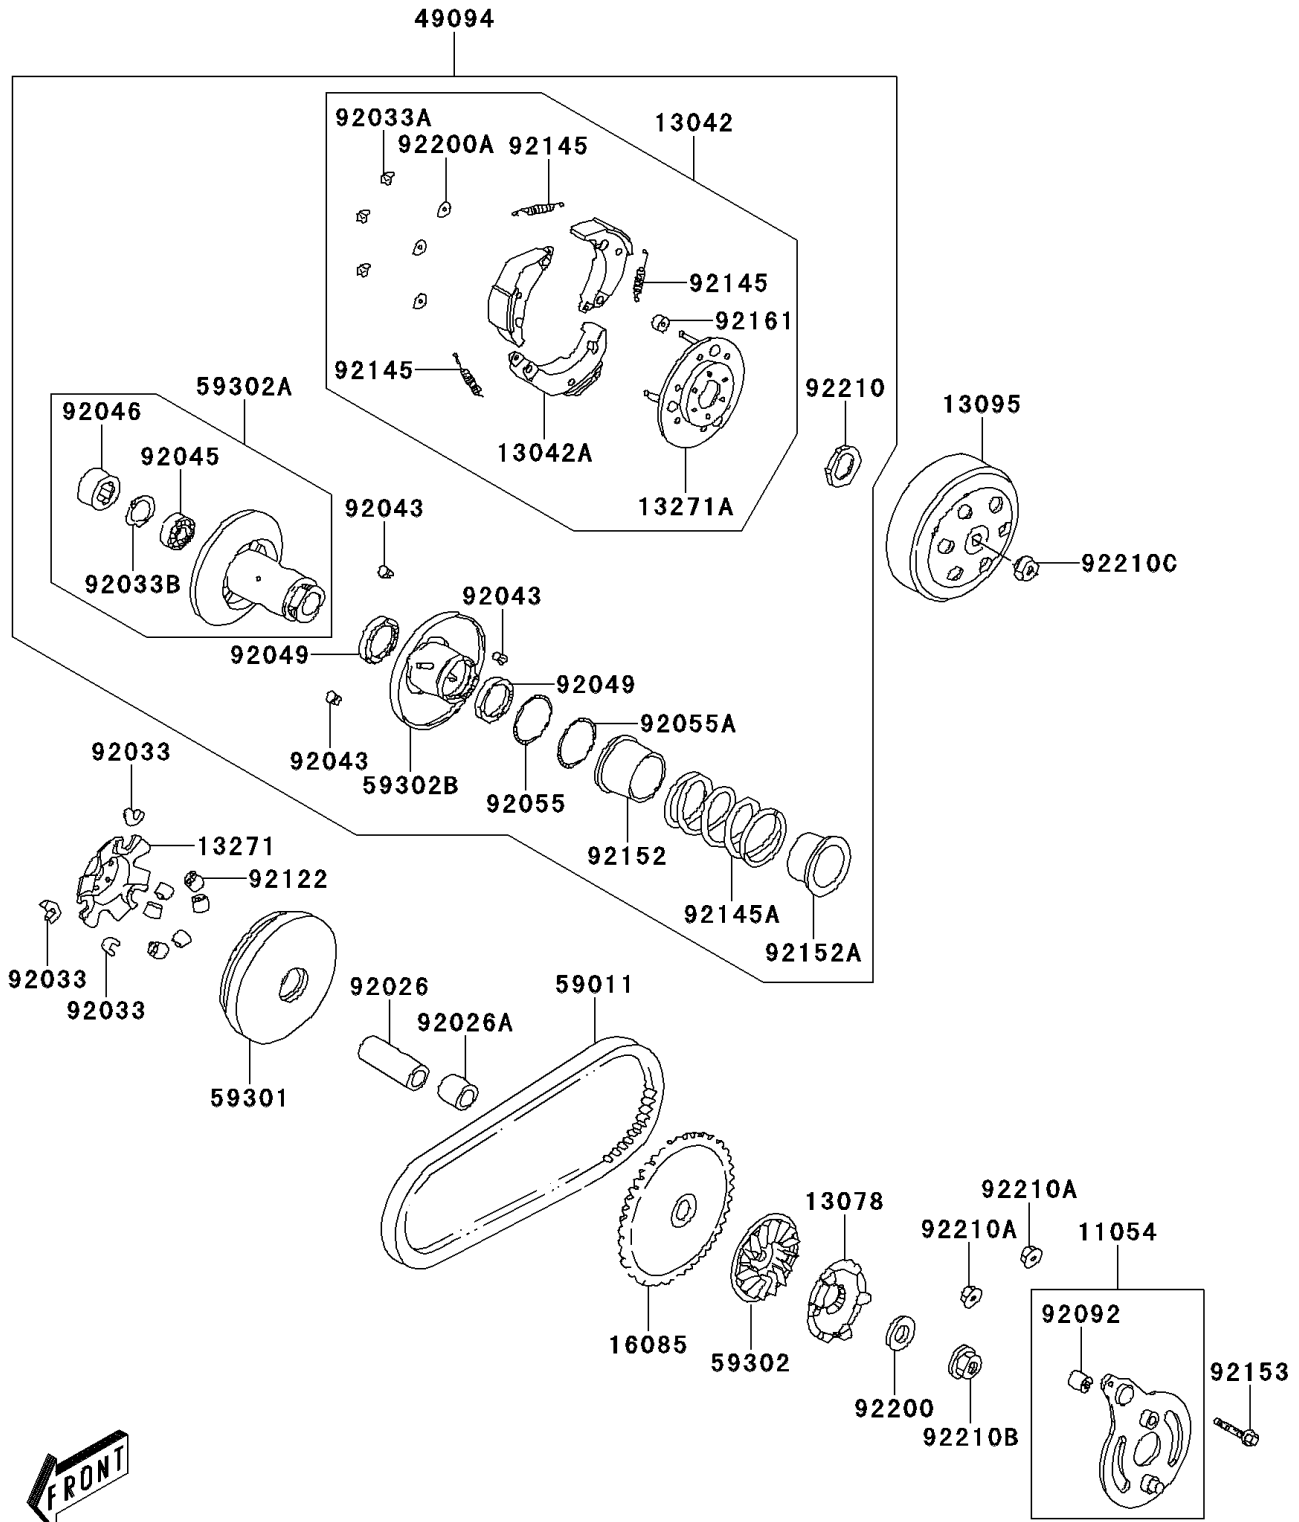

2008 KFX®50 PARTS DIAGRAM

Belt Converter

E1390

2008 KFX®50 PARTS LIST

Belt Converter

ITEM NAME	PART NUMBER	QUANTITY
BRACKET,ENG HANGER (Ref # 11054)	11054-Y006	1
WEIGHT,ASSY (Ref # 13042)	13042-Y001	1
WEIGHT,CLUTCH (Ref # 13042A)	13042-Y003	3
RATCHET,KICK STARTER (Ref # 13078)	13078-Y001	1
HOUSING-COMP-CLUTCH (Ref # 13095)	13095-Y001	1
PLATE,MOVABLE DRIVE (Ref # 13271)	13271-Y004	1
PLATE,DRIVE COMP (Ref # 13271A)	13271-Y005	1
GEAR (Ref # 16085)	16085-Y003	1
CONVERTER-ASSY-DRIVEN (Ref # 49094)	49094-Y002	1
BELT,DRIVE (Ref # 59011)	59011-Y001	1
SHEAVE-MOVABLE (Ref # 59301)	59301-Y001	1
SHEAVE-COMP,FIEXED DRIVE (Ref # 59302)	59302-Y002	1
SHEAVE-COMP,FIXED (Ref # 59302A)	59302-Y003	1
SHEAVE-COMP,MOVABLE (Ref # 59302B)	59302-Y005	1
SPACER (Ref # 92026)	92026-Y001	1
SPACER (Ref # 92026A)	92026-Y003	1
RING-SNAP (Ref # 92033)	92033-Y005	3
RING-SNAP,6MM (Ref # 92033A)	92033-Y007	3
RING-SNAP (Ref # 92033B)	92033-Y013	1
PIN,GUIDE (Ref # 92043)	92043-Y003	3
BEARING-BALL,6901U (Ref # 92045)	92045-Y001	1
BEARING-NEEDLE,17X25X18 (Ref # 92046)	92046-Y001	1
SEAL-OIL,34X39X3 (Ref # 92049)	92049-Y007	2
RING-O,36X1.5 (Ref # 92055)	92055-Y004	1
RING-O,39.8X2.2 (Ref # 92055A)	92055-Y006	1
BUSHING-RUBBER (Ref # 92092)	92092-Y002	2
ROLLER (Ref # 92122)	92122-Y002	6
SPRING,CLUTCH (Ref # 92145)	92145-Y006	3
SPRING (Ref # 92145A)	92145-Y008	1

2008 KFX®50 PARTS LIST

Belt Converter

ITEM NAME	PART NUMBER	QUANTITY
COLLAR,SEAL (Ref # 92152)	92152-Y002	1
COLLAR,SPRING (Ref # 92152A)	92152-Y004	1
BOLT,FLANGE,8X50 (Ref # 92153)	92153-Y037	1
DAMPER (Ref # 92161)	92161-Y002	3
WASHER,12MM (Ref # 92200)	92200-Y003	1
WASHER,6MM (Ref # 92200A)	92200-Y005	3
NUT,28MM (Ref # 92210)	92210-Y002	1
NUT,8MM (Ref # 92210A)	92210-Y013	2
NUT,12MM (Ref # 92210B)	92210-Y020	1
NUT,10MM (Ref # 92210C)	92210-Y029	1