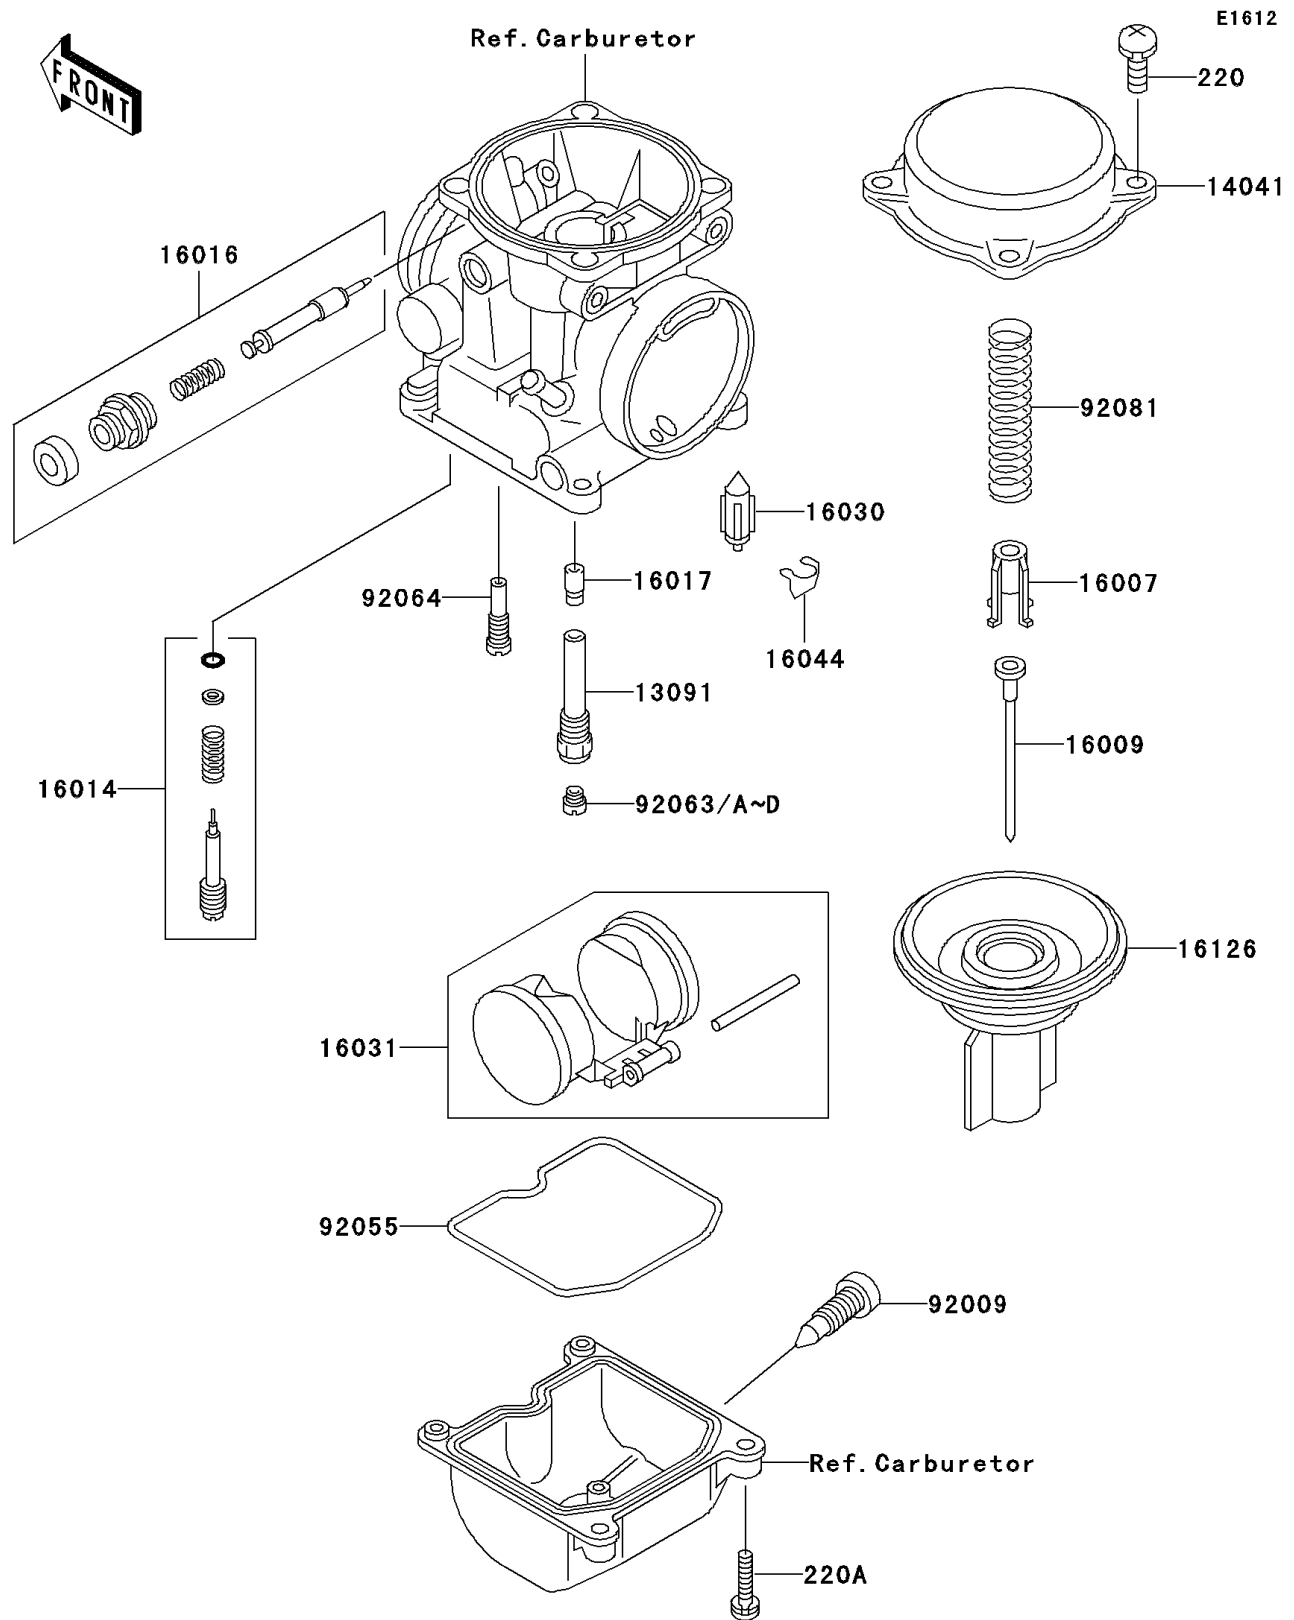

2009 Vulcan® 500 LTD PARTS DIAGRAM

Carburetor Parts

2009 Vulcan® 500 LTD PARTS LIST

Carburetor Parts

ITEM NAME	PART NUMBER	QUANTITY
SCREW-PAN-CROS,4X8 (Ref # 220)	220AA0408	1
SCREW-PAN-CROS,4X14 (Ref # 220A)	220AA0414	1
HOLDER,NEEDLE JET (Ref # 13091)	13091-1713	1
TOP-CHAMBER (Ref # 14041)	14041-1076	1
SEAT-SPRING,THROTTLE VALVE (Ref # 16007)	16007-1120	1
NEEDLE-JET,N2WE (Ref # 16009)	16009-1895	1
SCREW-PILOT AIR (Ref # 16014)	16014-1081	1
PLUNGER (Ref # 16016)	16016-1092	1
JET-NEEDLE (Ref # 16017)	16017-1376	1
VALVE-FLOAT (Ref # 16030)	16030-1007	1
FLOAT (Ref # 16031)	16031-1077	1
CLAMP,FLOAT VALVE (Ref # 16044)	16044-007	1
VALVE,VACUUM (Ref # 16126)	16126-1160	1
SCREW,DRAIN,6X0.75 (Ref # 92009)	92009-1551	1
RING-O,FLOAT CHAMBER (Ref # 92055)	92055-1222	1
JET-MAIN,#98 (Ref # 92063)	92063-1005	1
JET-MAIN,#100 (Ref # 92063A)	92063-1008	1
JET-MAIN,#105 (Ref # 92063B)	92063-1009	1
JET-MAIN,#102 (Ref # 92063C)	92063-1090	1
JET-MAIN,#108 (Ref # 92063D)	92063-1116	1
JET-PILOT,#35 (Ref # 92064)	92064-1101	1
SPRING,VACUUM VALVE (Ref # 92081)	92081-1925	1