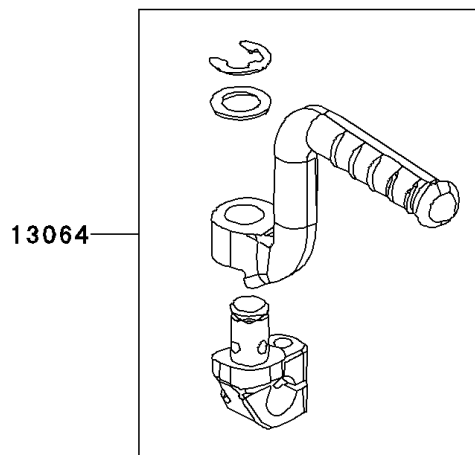

# 2009 KFX®50 PARTS DIAGRAM

Kickstarter Mechanism

E1340

92153 

### Kickstarter Mechanism

ITEM NAME	PART NUMBER	QUANTITY
LEVER-ASSY-KICK,PEDAL (Ref # 13064)	13064-Y001	1
BOLT,FLANGE,6X22 (Ref # 92153)	92153-Y026	1