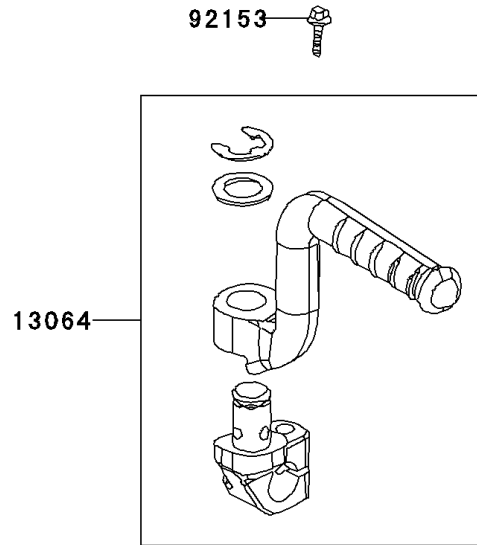

2009 KFX®50 PARTS DIAGRAM

Kickstarter Mechanism

E1340

2009 KFX®50 PARTS LIST

Kickstarter Mechanism

ITEM NAME	PART NUMBER	QUANTITY
LEVER-ASSY-KICK,PEDAL (Ref # 13064)	13064-Y001	1
BOLT,FLANGE,6X22 (Ref # 92153)	92153-Y026	1