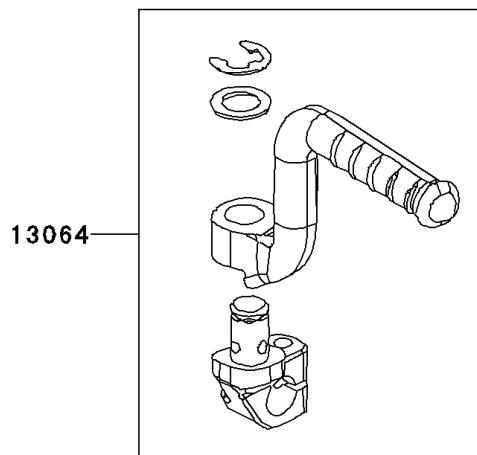

2008 KFX®50 PARTS DIAGRAM

Kickstarter Mechanism

E1340

92153 

2008 KFX®50 PARTS LIST

Kickstarter Mechanism

ITEM NAME	PART NUMBER	QUANTITY
LEVER-ASSY-KICK,PEDAL (Ref # 13064)	13064-Y001	1
BOLT,FLANGE,6X22 (Ref # 92153)	92153-Y026	1