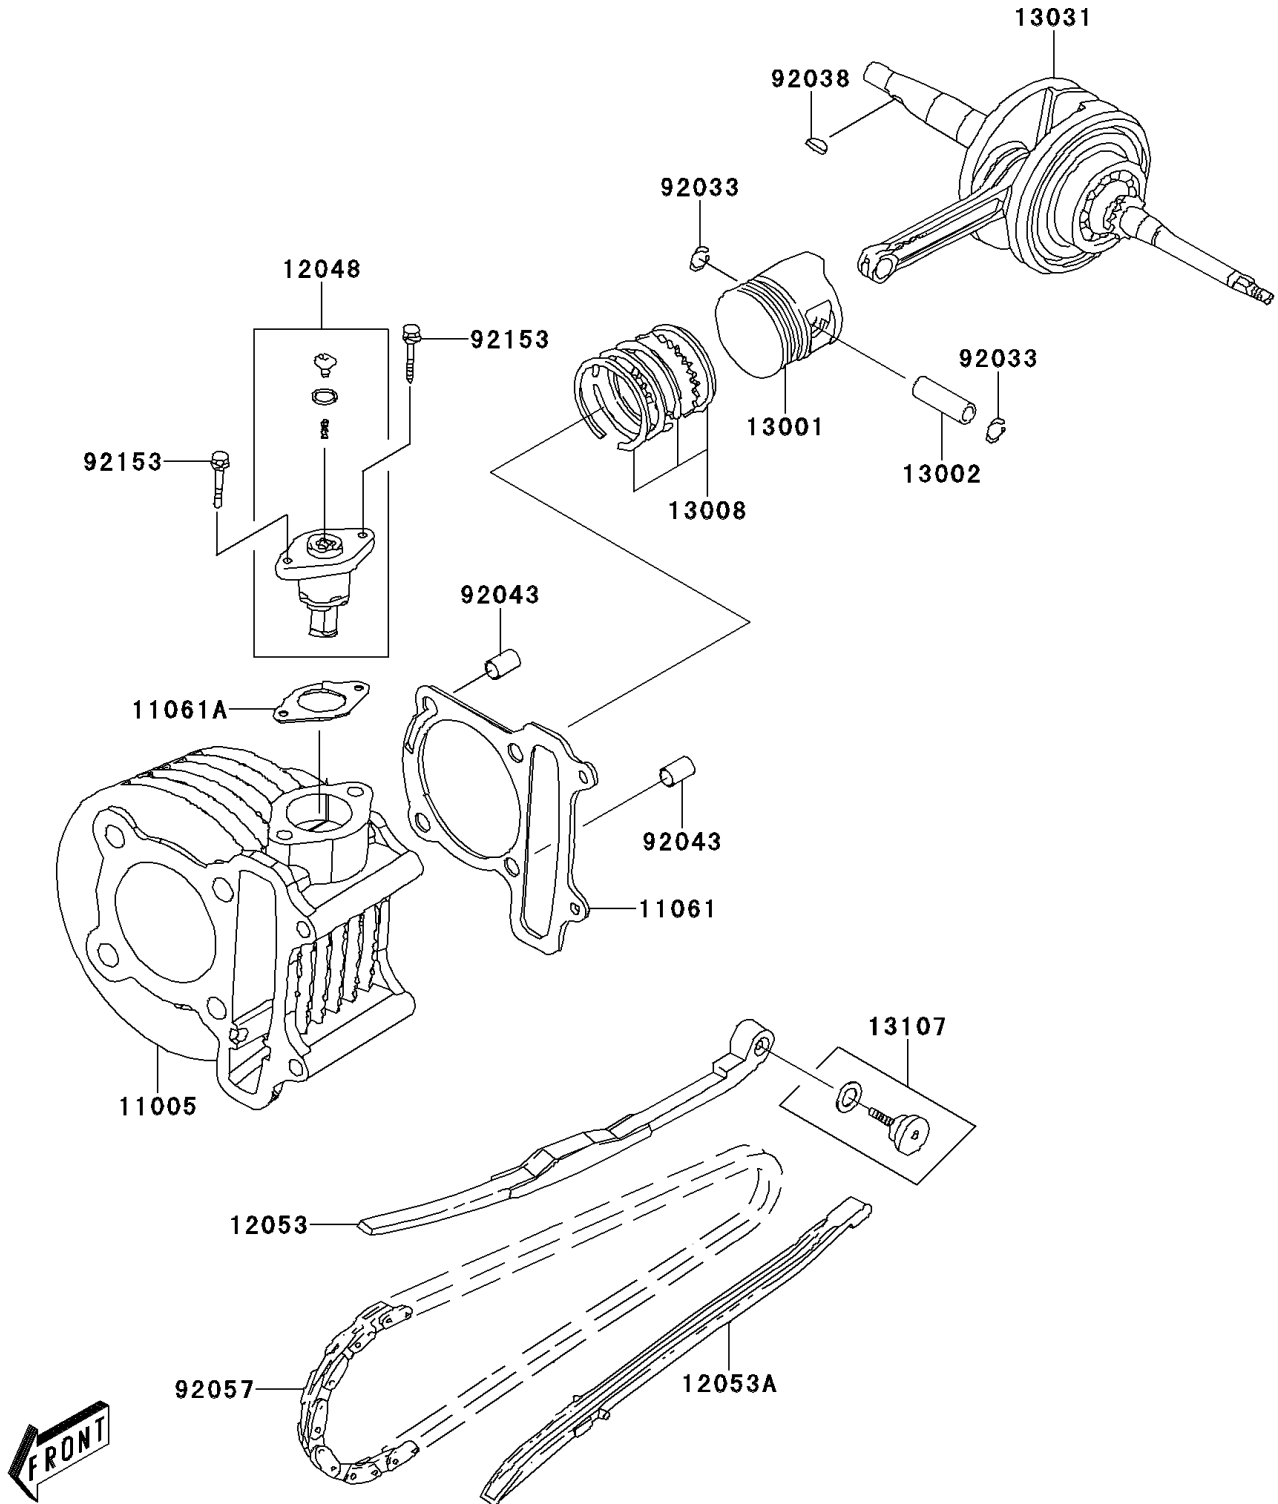

2009 KFX®50 PARTS DIAGRAM

Crankshaft/Piston(s)

E1320

2009 KFX®50 PARTS LIST

Crankshaft/Piston(s)

ITEM NAME	PART NUMBER	QUANTITY
CYLINDER-ENGINE (Ref # 11005)	11005-Y001	1
GASKET,CYLINDER BASE (Ref # 11061)	11061-Y008	1
GASKET (Ref # 11061A)	11061-Y013	1
TENSIONER-ASSY (Ref # 12048)	12048-Y002	1
GUIDE-CHAIN,TENSIONER (Ref # 12053)	12053-Y001	1
GUIDE-CHAIN (Ref # 12053A)	12053-Y003	1
PISTON-ENGINE (Ref # 13001)	13001-Y002	1
PIN-PISTON (Ref # 13002)	13002-Y002	1
RING-SET-PISTON (Ref # 13008)	13008-Y002	1
CRANKSHAFT-COMP (Ref # 13031)	13031-Y002	1
SHAFT,CHAIN GUIDE (Ref # 13107)	13107-Y002	1
RING-SNAP (Ref # 92033)	92033-Y001	2
KEY,WOODRUFF (Ref # 92038)	92038-Y001	1
PIN,8X14 (Ref # 92043)	92043-Y006	2
CHAIN,CAMSHAFT (Ref # 92057)	92057-Y001	1
BOLT,FLANGE,6X18 (Ref # 92153)	92153-Y048	2