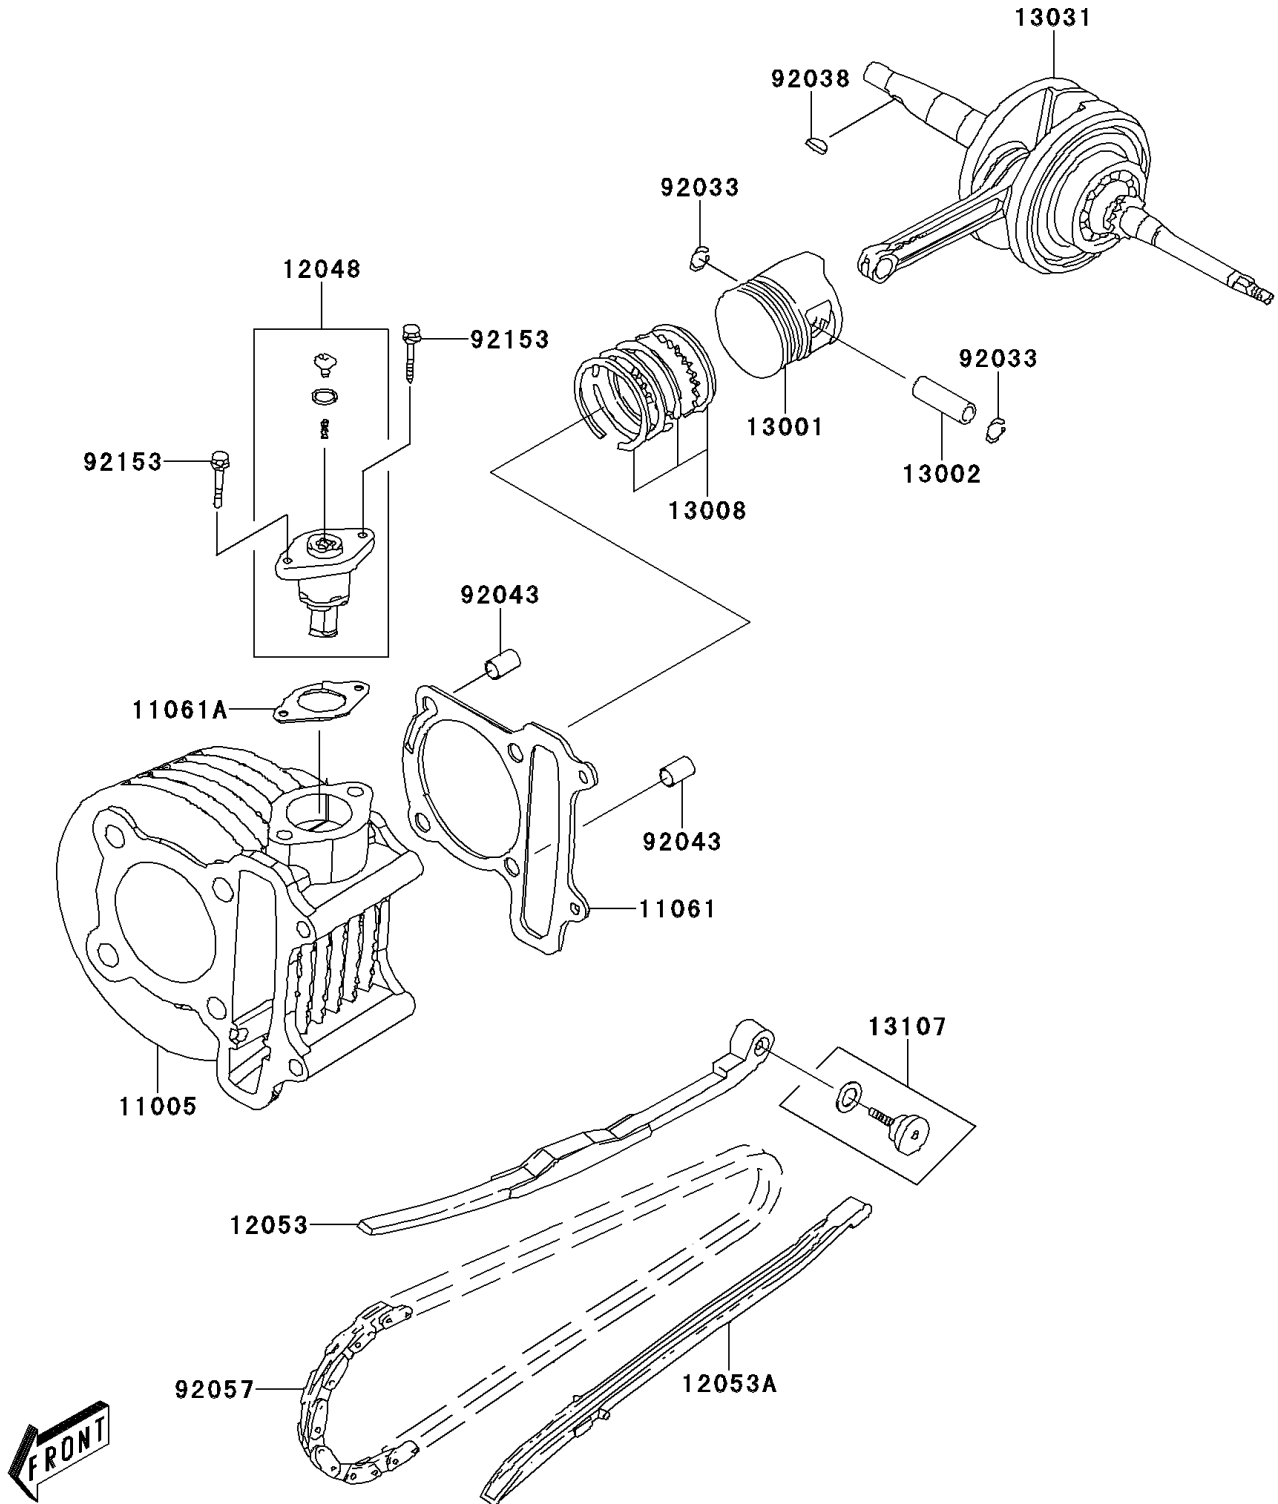

2008 KFX®50 PARTS DIAGRAM

Crankshaft/Piston(s)

E1320

2008 KFX®50 PARTS LIST

Crankshaft/Piston(s)

ITEM NAME	PART NUMBER	QUANTITY
CYLINDER-ENGINE (Ref # 11005)	11005-Y001	1
GASKET,CYLINDER BASE (Ref # 11061)	11061-Y008	1
GASKET (Ref # 11061A)	11061-Y013	1
TENSIONER-ASSY (Ref # 12048)	12048-Y002	1
GUIDE-CHAIN,TENSIONER (Ref # 12053)	12053-Y001	1
GUIDE-CHAIN (Ref # 12053A)	12053-Y003	1
PISTON-ENGINE (Ref # 13001)	13001-Y002	1
PIN-PISTON (Ref # 13002)	13002-Y002	1
RING-SET-PISTON (Ref # 13008)	13008-Y002	1
CRANKSHAFT-COMP (Ref # 13031)	13031-Y002	1
SHAFT,CHAIN GUIDE (Ref # 13107)	13107-Y002	1
RING-SNAP (Ref # 92033)	92033-Y001	2
KEY,WOODRUFF (Ref # 92038)	92038-Y001	1
PIN,8X14 (Ref # 92043)	92043-Y006	2
CHAIN,CAMSHAFT (Ref # 92057)	92057-Y001	1
BOLT,FLANGE,6X18 (Ref # 92153)	92153-Y048	2