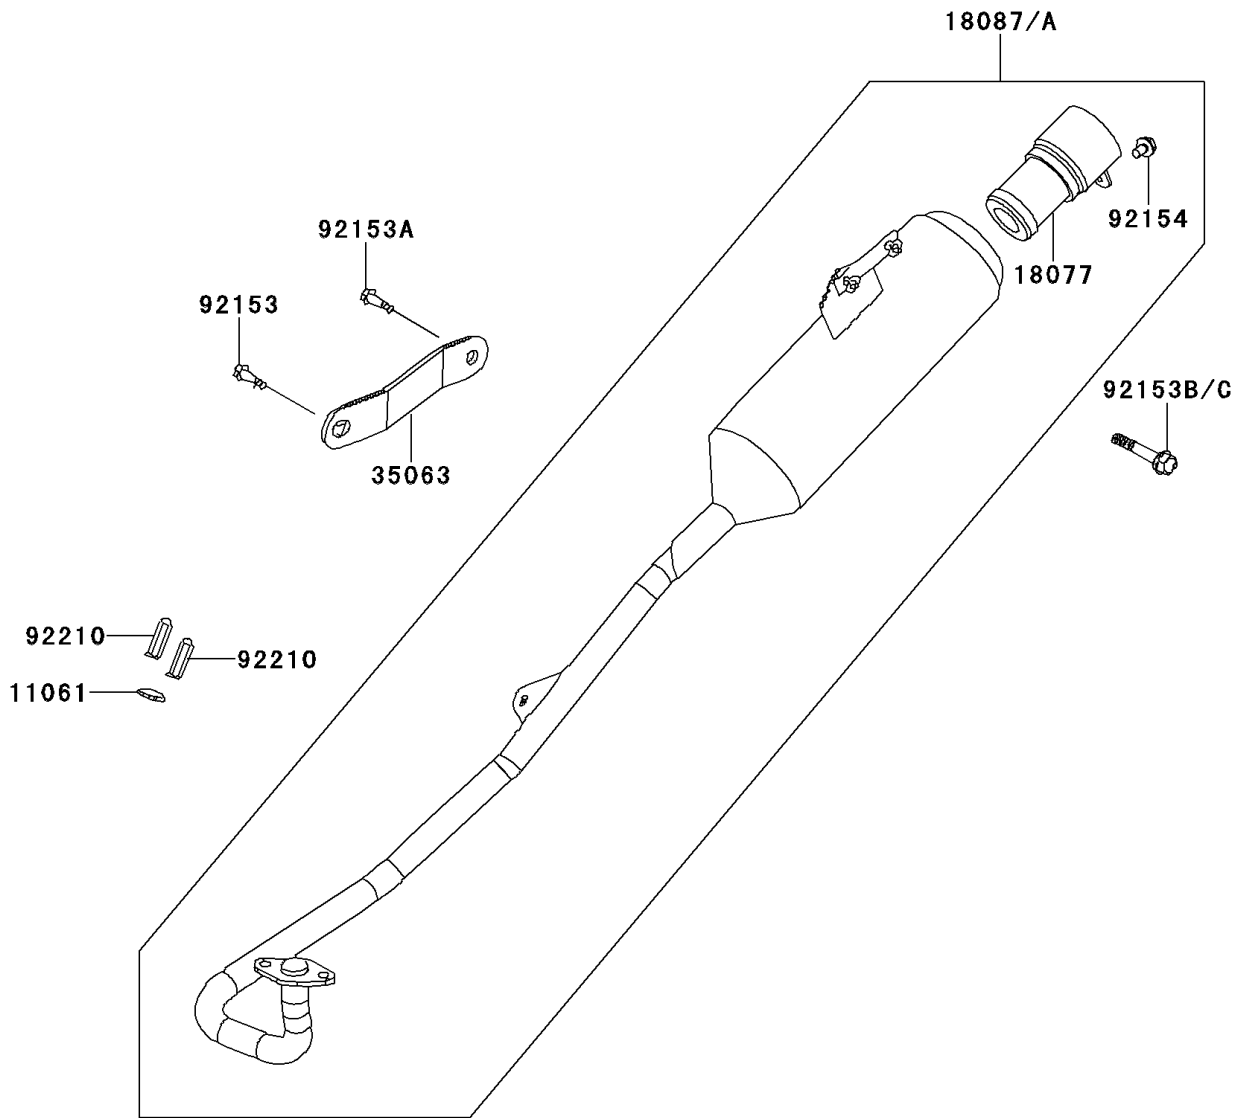

2009 KFX[®]50 PARTS DIAGRAM

Muffler(s)

E1140

2009 KFX®50 PARTS LIST

Muffler(s)

ITEM NAME	PART NUMBER	QUANTITY
GASKET,EXHAUST (Ref # 11061)	11061-Y014	1
ARRESTER-SPARK (Ref # 18077)	18077-Y002	1
MUFFLER (Ref # 18087A)	18087-Y003	1
STAY,MUFFLER (Ref # 35063)	35063-Y001	1
BOLT,8X28 (Ref # 92153)	92153-Y020	1
BOLT,FLANGE,8X16 (Ref # 92153A)	92153-Y032	1
BOLT,FLANGE,8X38 (Ref # 92153C)	92153-Y070	1
BOLT,FLANGE,6X10 (Ref # 92154)	92154-Y013	1
NUT,CAP,6MM (Ref # 92210)	92210-Y007	2