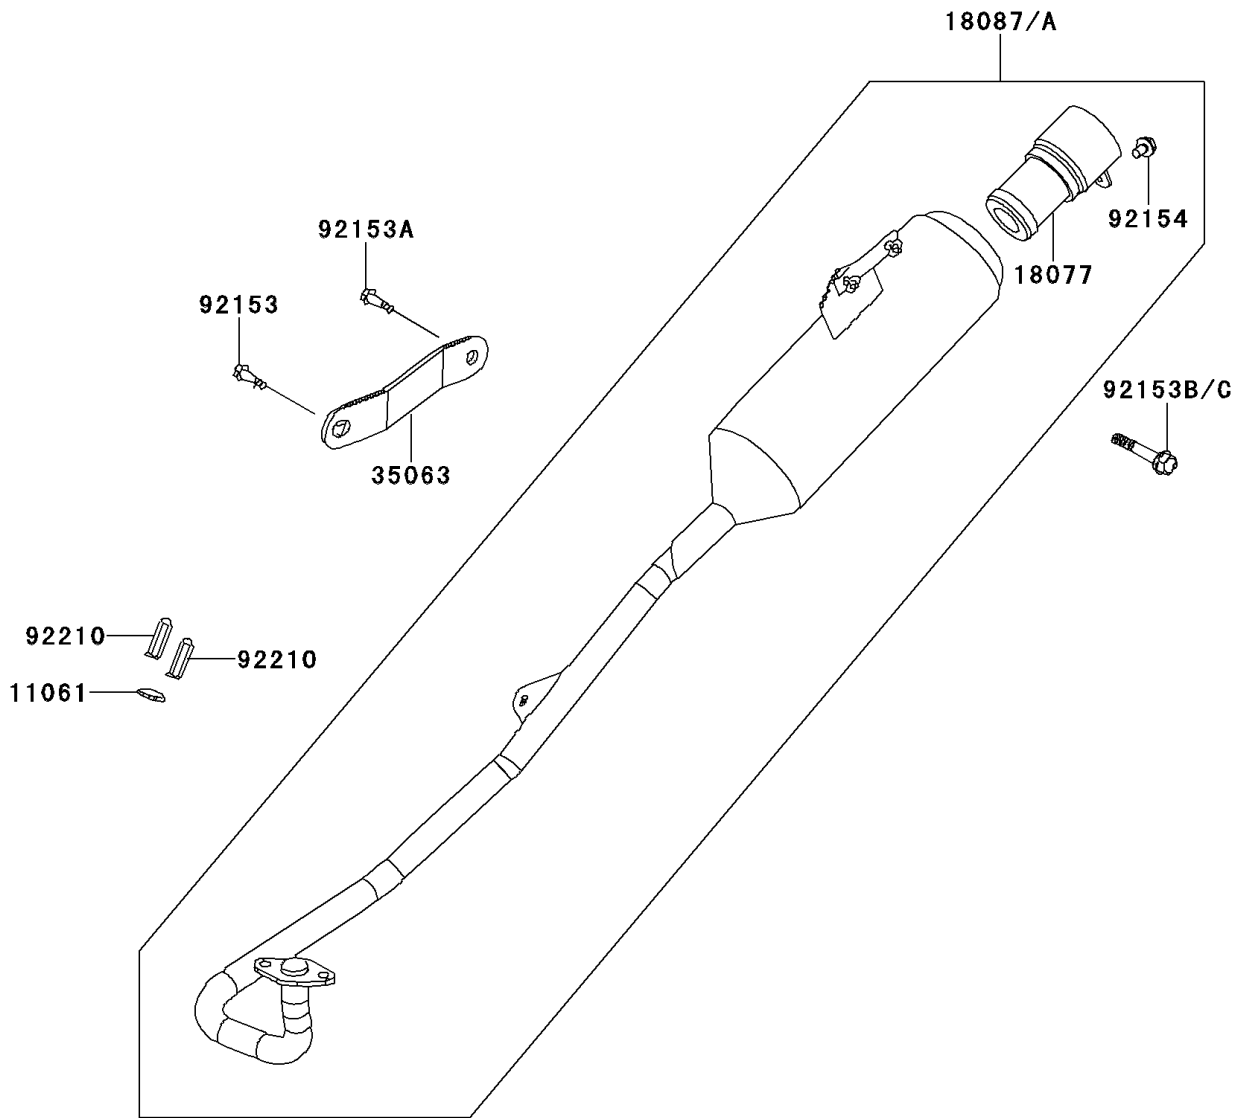

2008 KFX®50 PARTS DIAGRAM

Muffler(s)

E1140

2008 KFX®50 PARTS LIST

Muffler(s)

ITEM NAME	PART NUMBER	QUANTITY
GASKET,EXHAUST (Ref # 11061)	11061-Y014	1
ARRESTER-SPARK (Ref # 18077)	18077-Y002	1
MUFFLER (Ref # 18087A)	18087-Y003	1
STAY,MUFFLER (Ref # 35063)	35063-Y001	1
BOLT,8X28 (Ref # 92153)	92153-Y020	1
BOLT,FLANGE,8X16 (Ref # 92153A)	92153-Y032	1
BOLT,FLANGE,8X35 (Ref # 92153B)	92153-Y034	1
BOLT,FLANGE,6X10 (Ref # 92154)	92154-Y013	1
NUT,CAP,6MM (Ref # 92210)	92210-Y007	2