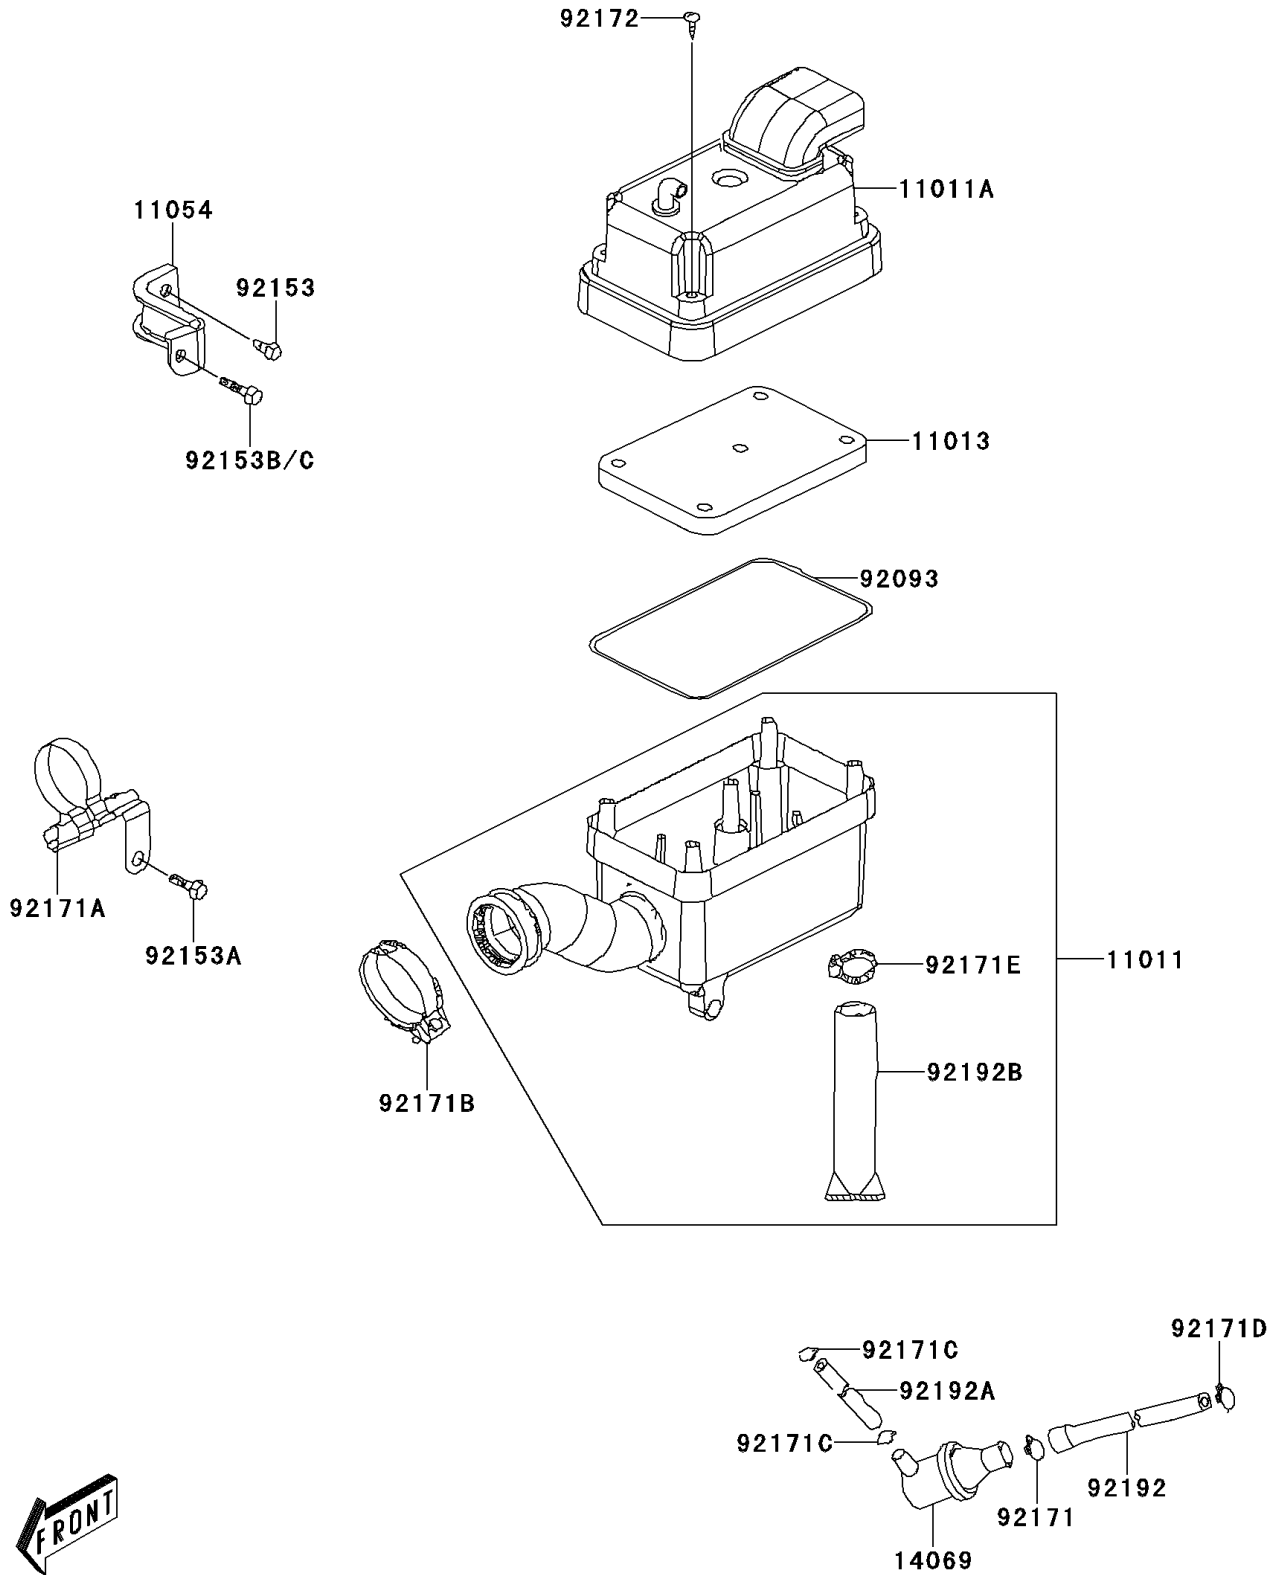

# 2009 KFX®50 PARTS DIAGRAM

Air Cleaner

E1130

## 2009 KFX®50 PARTS LIST

### Air Cleaner

ITEM NAME	PART NUMBER	QUANTITY
CASE-AIR FILTER,LWR (Ref # 11011)	11011-Y001	1
CASE-AIR FILTER,UPP (Ref # 11011A)	11011-Y002	1
ELEMENT-AIR FILTER (Ref # 11013)	11013-Y001	1
BRACKET (Ref # 11054)	11054-Y002	1
BREATHER (Ref # 14069)	14069-Y001	1
SEAL,AIR FILTER (Ref # 92093)	92093-Y002	1
BOLT,FLANGE,6X12 (Ref # 92153)	92153-Y024	1
BOLT,FLANGE,6X22 (Ref # 92153A)	92153-Y026	1
BOLT,FLANGE,6X25 (Ref # 92153B)	92153-Y027	1
CLAMP (Ref # 92171)	92171-Y003	1
CLAMP (Ref # 92171A)	92171-Y007	1
CLAMP (Ref # 92171B)	92171-Y008	1
CLAMP (Ref # 92171C)	92171-Y012	2
CLAMP (Ref # 92171D)	92171-Y014	1
CLAMP (Ref # 92171E)	92171-Y015	1
SCREW,5X20 (Ref # 92172)	92172-Y018	5
TUBE (Ref # 92192)	92192-Y001	1
TUBE (Ref # 92192A)	92192-Y002	1
TUBE,DRAIN (Ref # 92192B)	92192-Y004	1