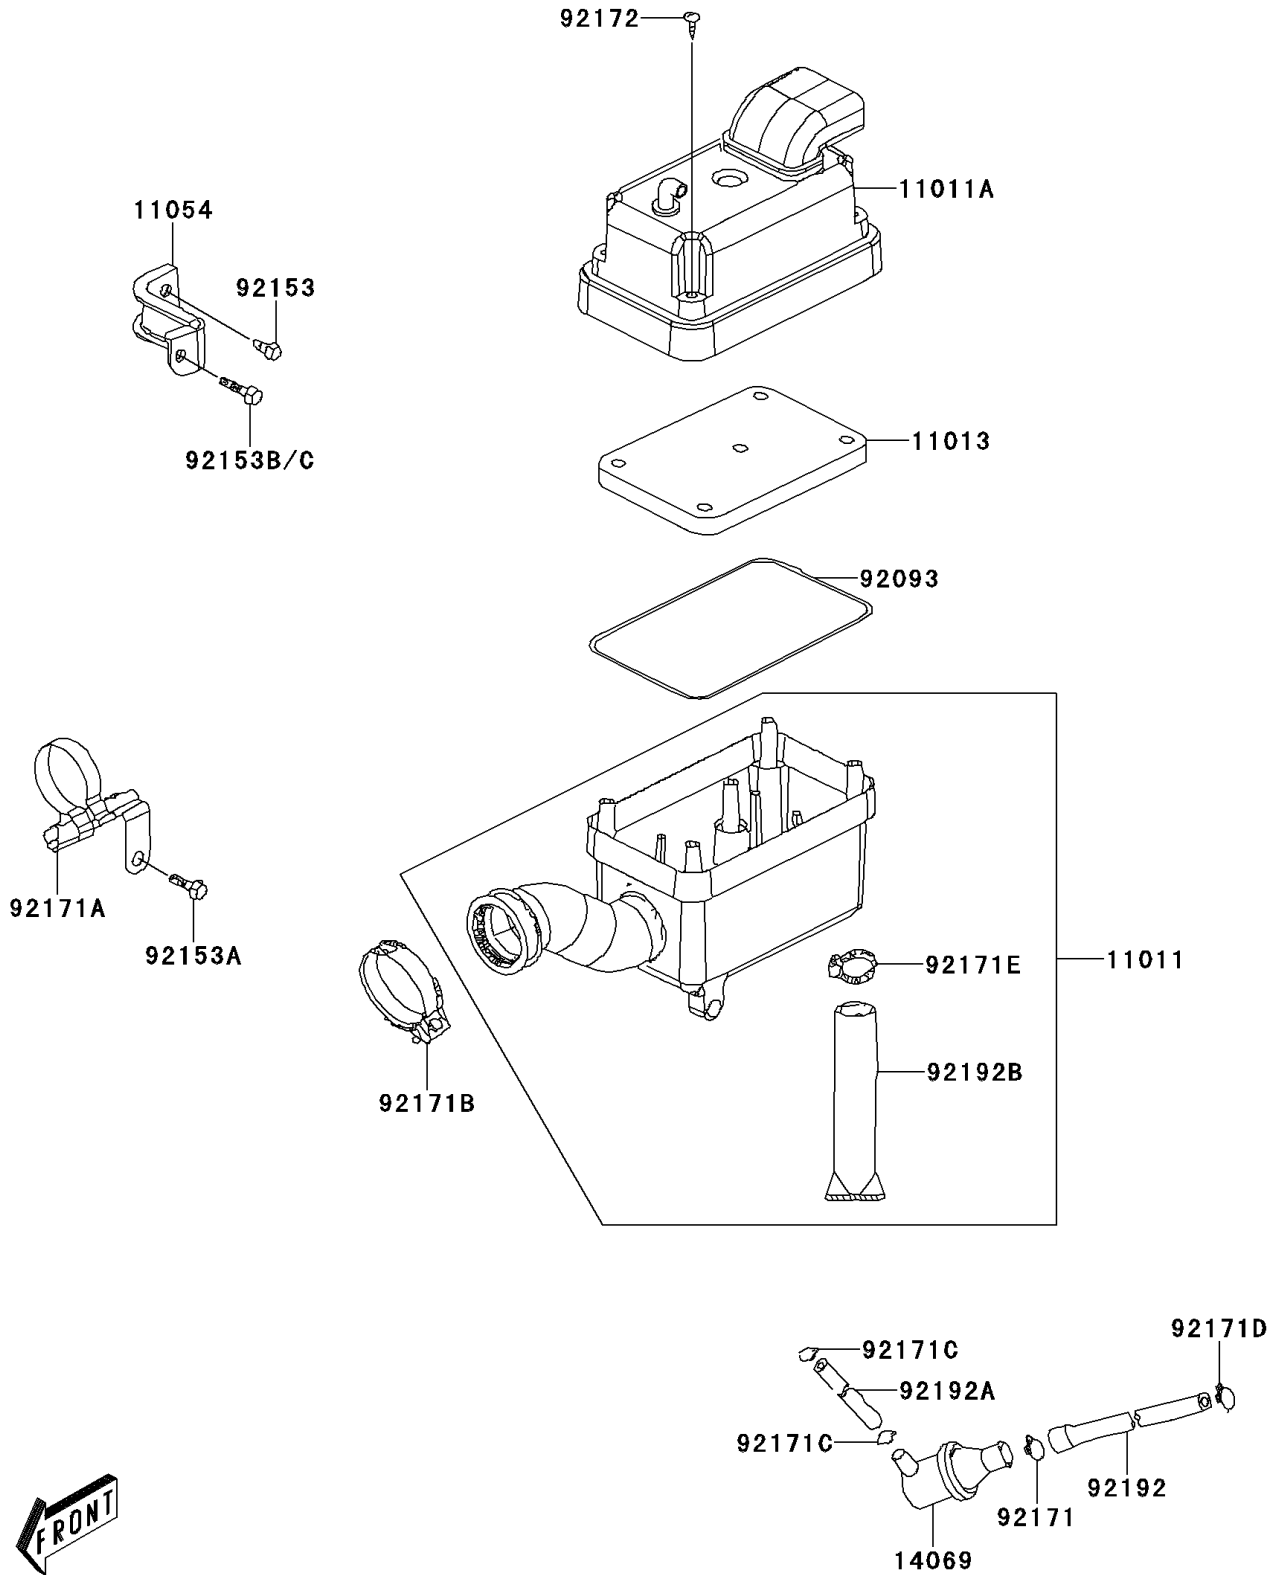

2009 KFX®50 PARTS DIAGRAM

Air Cleaner

E1130

2009 KFX®50 PARTS LIST

Air Cleaner

ITEM NAME	PART NUMBER	QUANTITY
CASE-AIR FILTER,LWR (Ref # 11011)	11011-Y001	1
CASE-AIR FILTER,UPP (Ref # 11011A)	11011-Y002	1
ELEMENT-AIR FILTER (Ref # 11013)	11013-Y001	1
BRACKET (Ref # 11054)	11054-Y002	1
BREATHER (Ref # 14069)	14069-Y001	1
SEAL,AIR FILTER (Ref # 92093)	92093-Y002	1
BOLT,FLANGE,6X12 (Ref # 92153)	92153-Y024	1
BOLT,FLANGE,6X22 (Ref # 92153A)	92153-Y026	1
BOLT,FLANGE,6X25 (Ref # 92153B)	92153-Y027	1
CLAMP (Ref # 92171)	92171-Y003	1
CLAMP (Ref # 92171A)	92171-Y007	1
CLAMP (Ref # 92171B)	92171-Y008	1
CLAMP (Ref # 92171C)	92171-Y012	2
CLAMP (Ref # 92171D)	92171-Y014	1
CLAMP (Ref # 92171E)	92171-Y015	1
SCREW,5X20 (Ref # 92172)	92172-Y018	5
TUBE (Ref # 92192)	92192-Y001	1
TUBE (Ref # 92192A)	92192-Y002	1
TUBE,DRAIN (Ref # 92192B)	92192-Y004	1