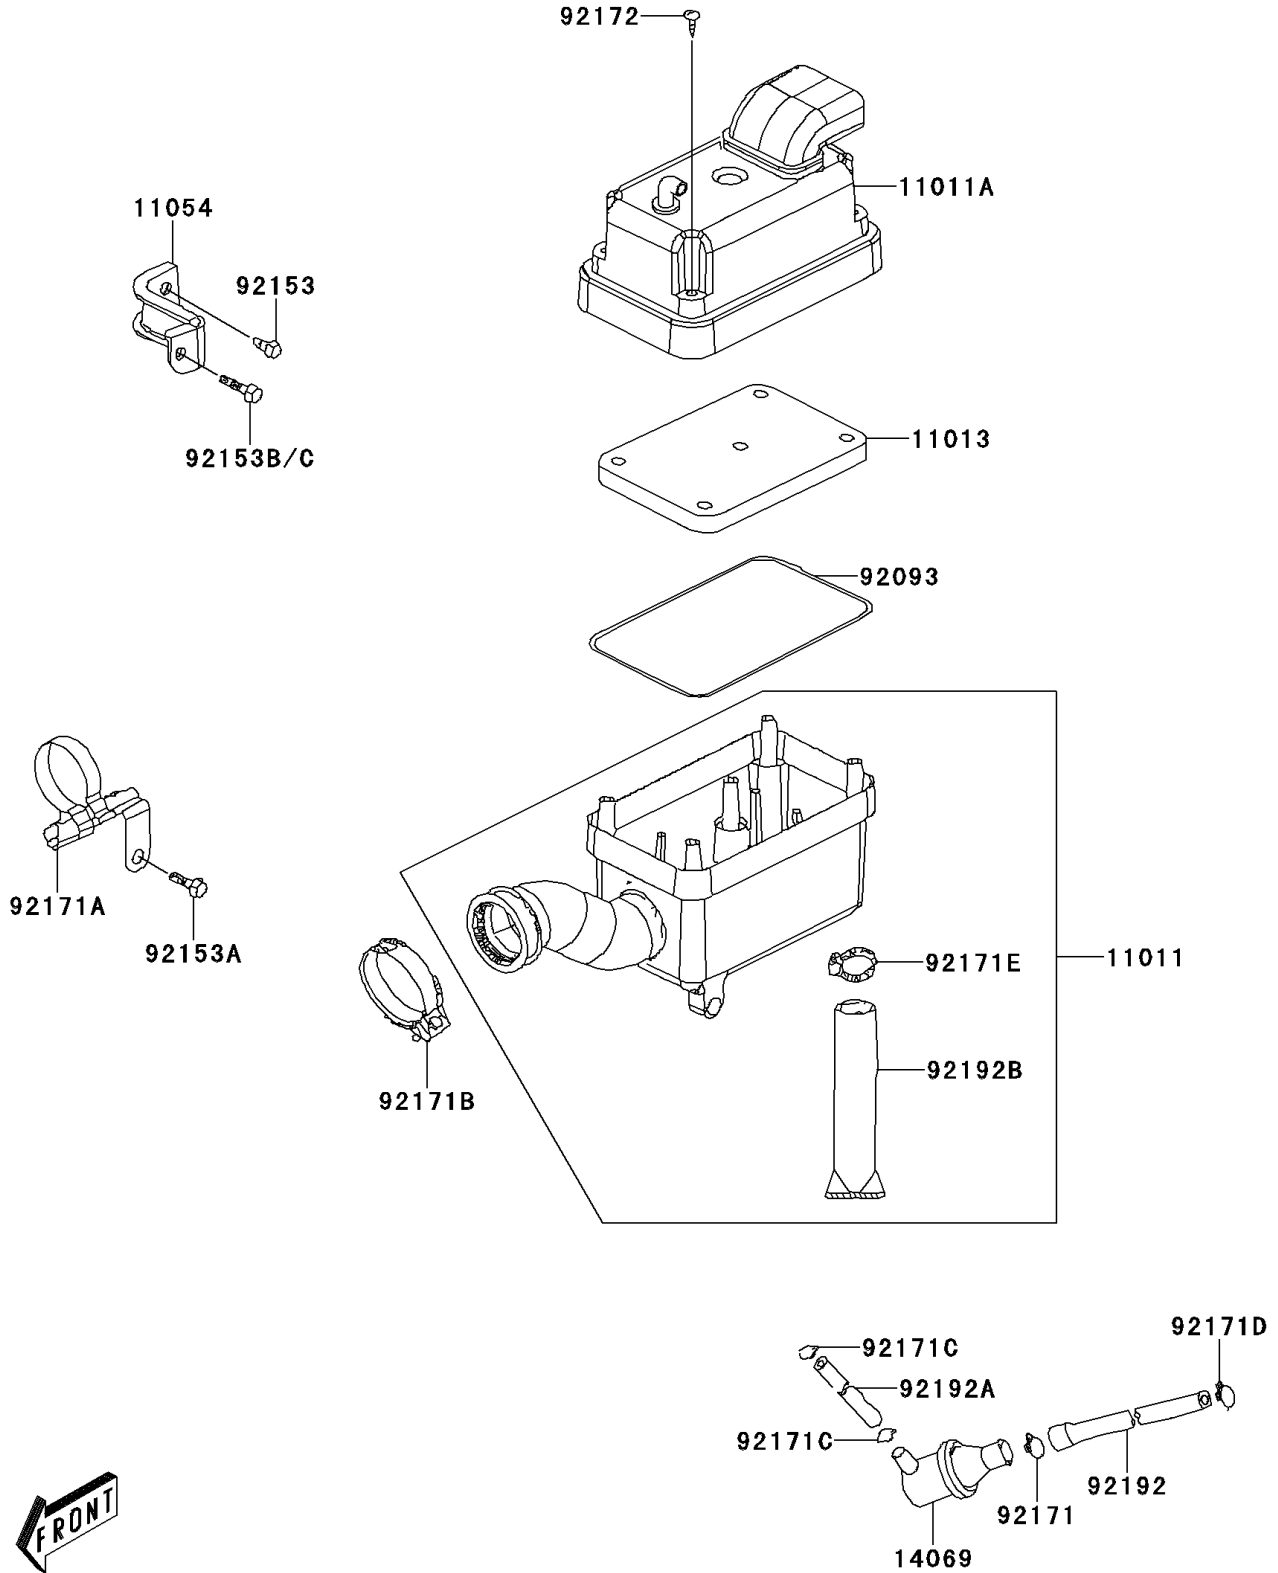

2008 KFX®50 PARTS DIAGRAM

Air Cleaner

E1130

2008 KFX®50 PARTS LIST

Air Cleaner

ITEM NAME	PART NUMBER	QUANTITY
CASE-AIR FILTER,LWR (Ref # 11011)	11011-Y001	1
CASE-AIR FILTER,UPP (Ref # 11011A)	11011-Y002	1
ELEMENT-AIR FILTER (Ref # 11013)	11013-Y001	1
BRACKET (Ref # 11054)	11054-Y002	1
BREATHER (Ref # 14069)	14069-Y001	1
SEAL,AIR FILTER (Ref # 92093)	92093-Y002	1
BOLT,FLANGE,6X12 (Ref # 92153)	92153-Y024	1
BOLT,FLANGE,6X22 (Ref # 92153A)	92153-Y026	1
BOLT,FLANGE,6X30 (Ref # 92153C)	92153-Y028	1
CLAMP (Ref # 92171)	92171-Y003	1
CLAMP (Ref # 92171A)	92171-Y007	1
CLAMP (Ref # 92171B)	92171-Y008	1
CLAMP (Ref # 92171C)	92171-Y012	2
CLAMP (Ref # 92171D)	92171-Y014	1
CLAMP (Ref # 92171E)	92171-Y015	1
SCREW,5X20 (Ref # 92172)	92172-Y018	5
TUBE (Ref # 92192)	92192-Y001	1
TUBE (Ref # 92192A)	92192-Y002	1
TUBE,DRAIN (Ref # 92192B)	92192-Y004	1