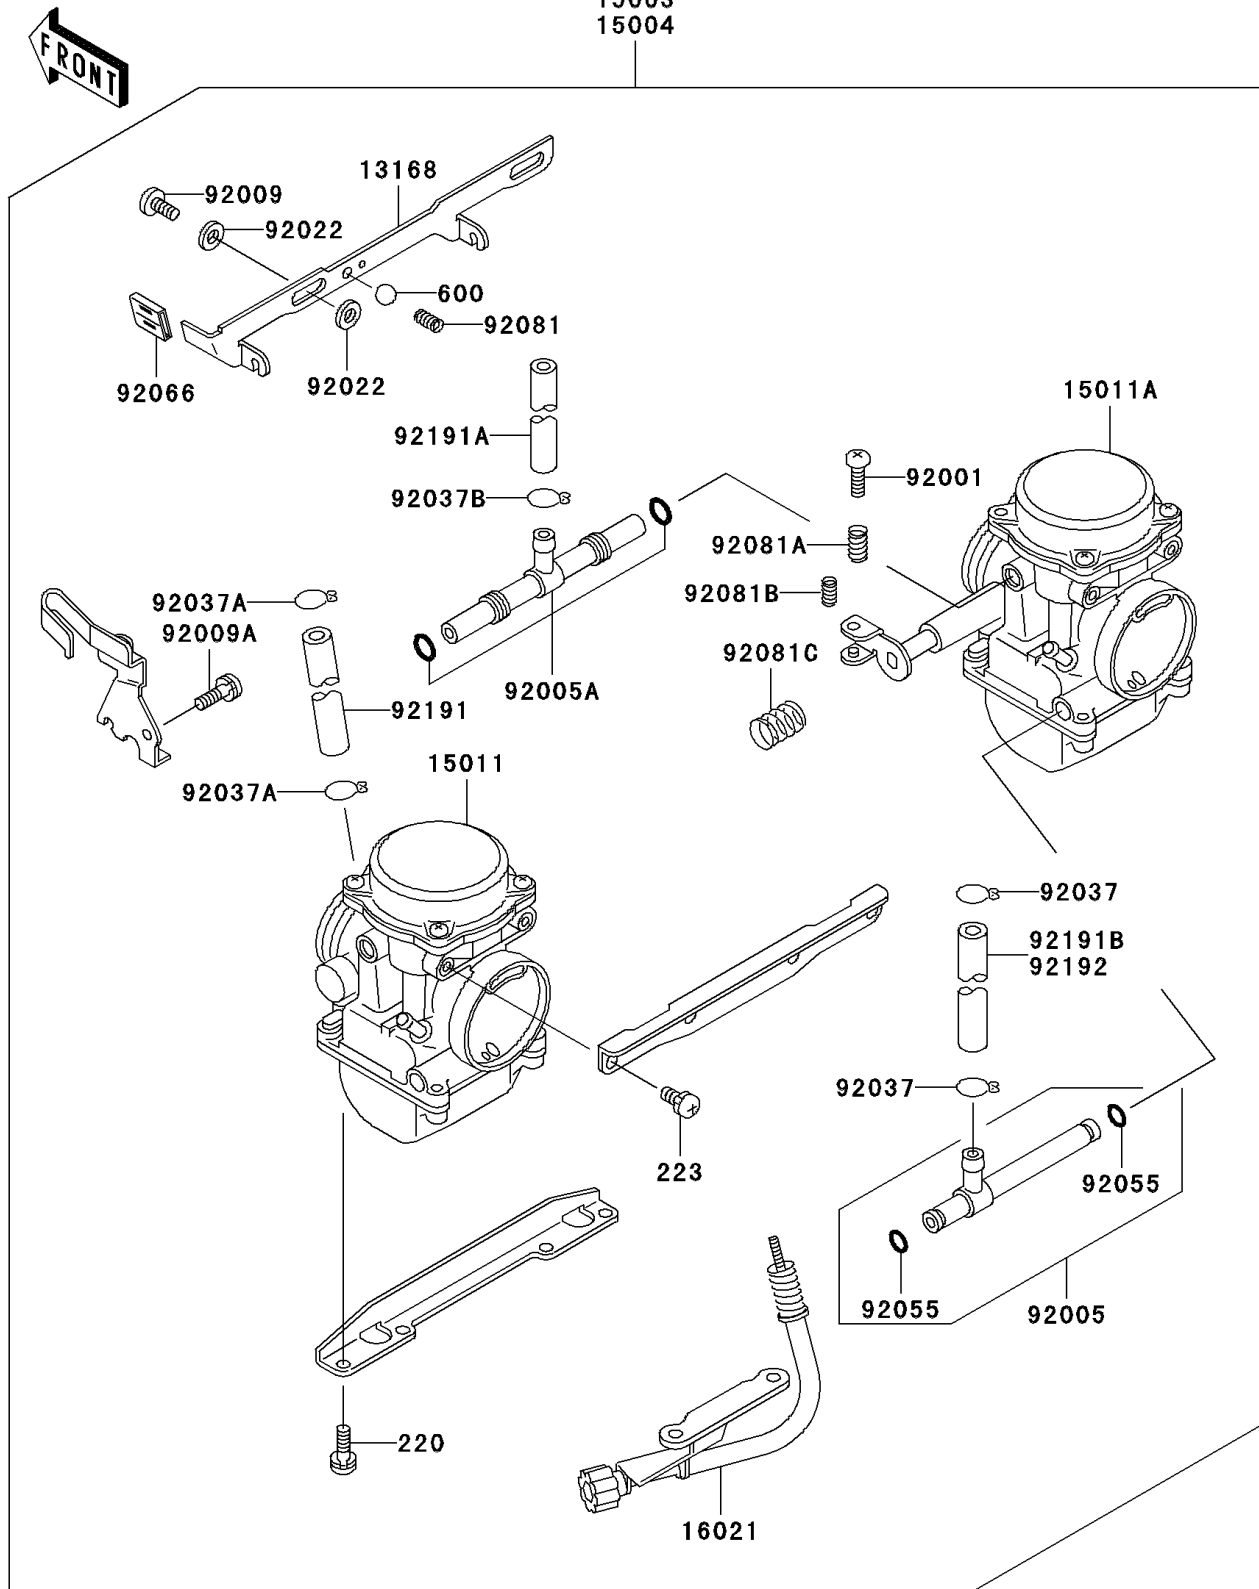

## 2009 Vulcan® 500 LTD PARTS DIAGRAM

Carburetor

15003  
15004

E1611

## 2009 Vulcan® 500 LTD PARTS LIST

Carburetor

ITEM NAME	PART NUMBER	QUANTITY
SCREW-PAN-CROS,6X16 (Ref # 220)	220AA0616	1
SCREW-PAN-WS-CROS,5X10 (Ref # 223)	223AB0510	1
BALL-STEEL,3/16" (Ref # 600)	600A0600	1
LEVER,STARTER (Ref # 13168)	13168-1444	1
CARBURETOR-ASSY (Ref # 15004)	15004-0045	1
CARBURETOR,LH (Ref # 15011)	15011-1252	1
CARBURETOR,RH (Ref # 15011A)	15011-1253	1
SCREW-THROTTLE STOP (Ref # 16021)	16021-1175	1
BOLT,THROTTLE ADJUST (Ref # 92001)	92001-1998	1
FITTING (Ref # 92005)	92005-1325	1
FITTING (Ref # 92005A)	92005-1326	1
SCREW (Ref # 92009)	92009-1262	1
SCREW,5X10 (Ref # 92009A)	92009-1365	1
WASHER,6.1X11X0.8,POLYACETAL (Ref # 92022)	92022-1199	1
CLAMP,FUEL TUBE (Ref # 92037)	92037-1075	1
CLAMP,TUBE (Ref # 92037A)	92037-1477	1
CLAMP,TUBE (Ref # 92037B)	92037-1531	1
RING-O (Ref # 92055)	92055-1004	1
PLUG,STARTER LEVER (Ref # 92066)	92066-1157	1
SPRING,SHAFT STOP (Ref # 92081)	92081-1619	1
SPRING (Ref # 92081A)	92081-1620	1
SPRING,THROTTLE ADJUST LWR (Ref # 92081B)	92081-1621	1
SPRING (Ref # 92081C)	92081-1876	1
TUBE,5X9X230 (Ref # 92191)	92191-1103	1
TUBE,7X11X330 (Ref # 92191A)	92191-1104	1
TUBE (Ref # 92192)	92192-0545	1