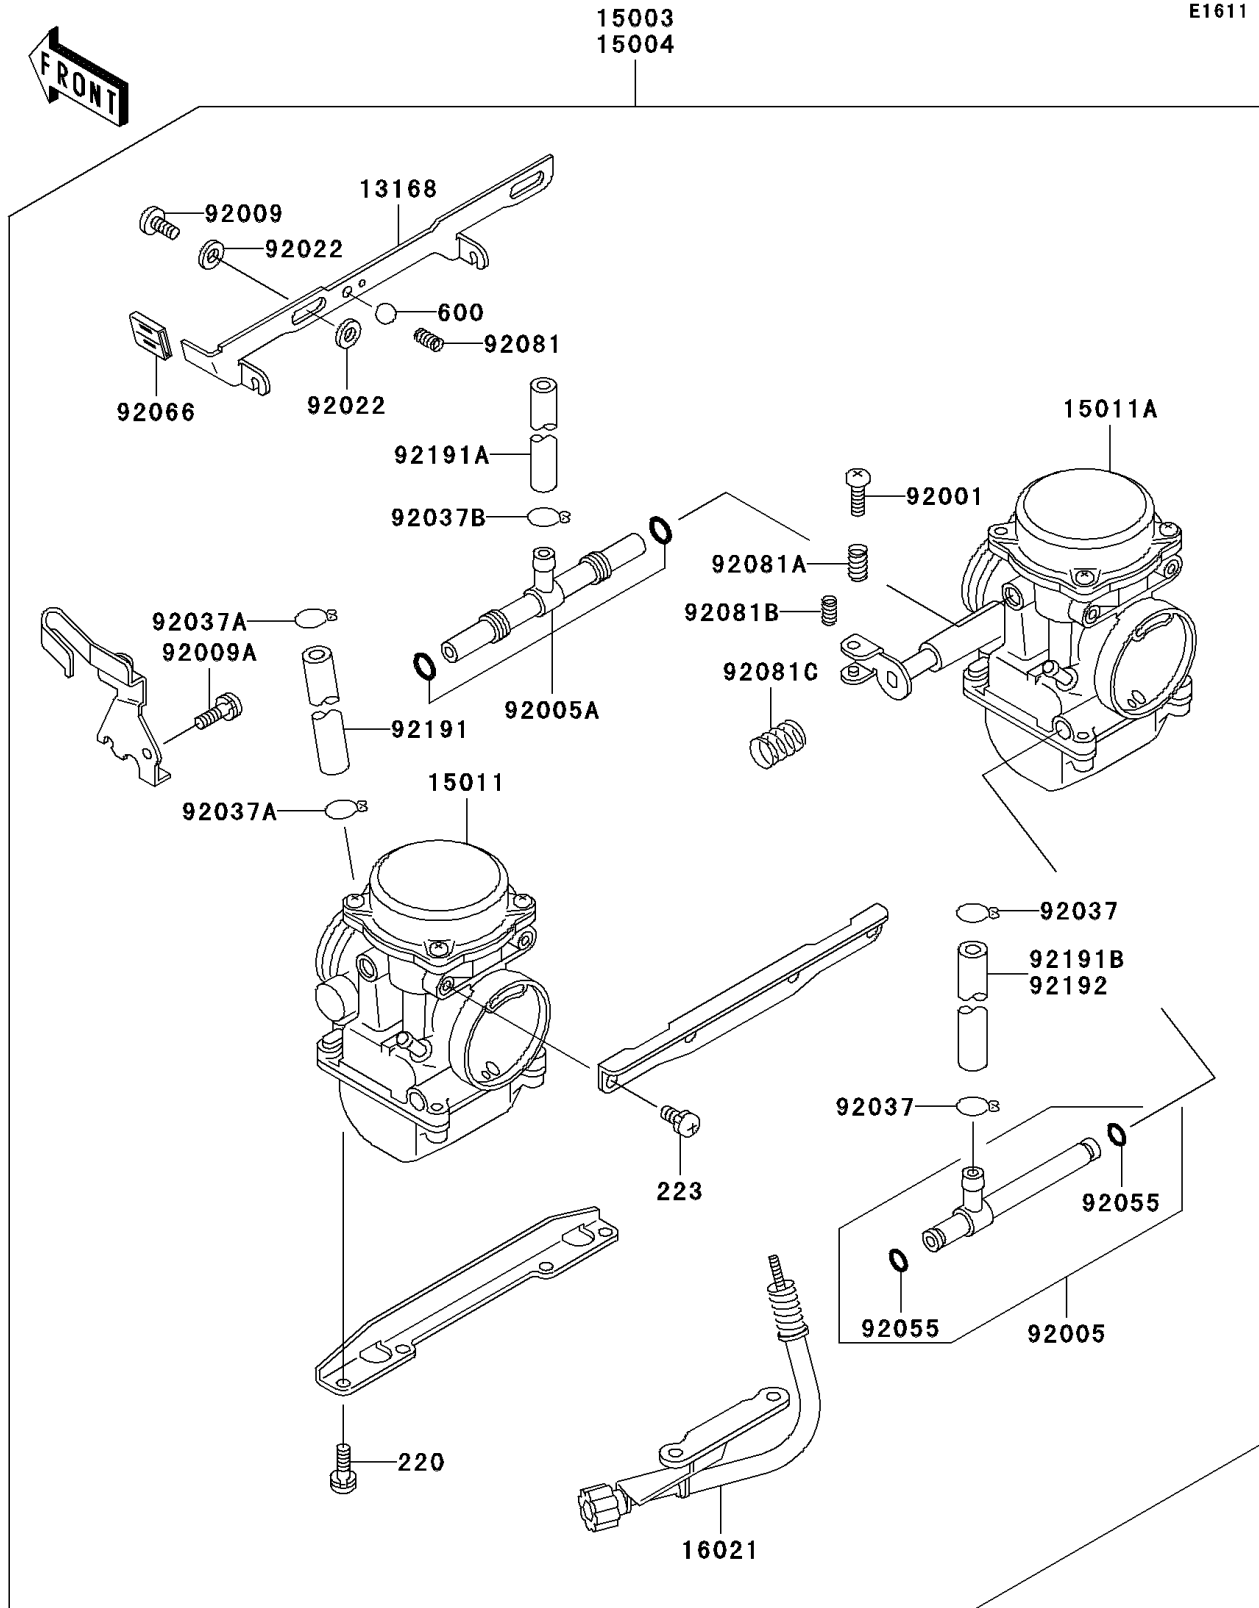

2007 Vulcan 500 LTD PARTS DIAGRAM

Carburetor

E1611

2007 Vulcan 500 LTD PARTS LIST

Carburetor

ITEM NAME	PART NUMBER	QUANTITY
SCREW-PAN-CROS,6X16 (Ref # 220)	220AA0616	4
SCREW-PAN-WS-CROS,5X10 (Ref # 223)	223AB0510	4
BALL-STEEL,3/16" (Ref # 600)	600A0600	1
LEVER,STARTER (Ref # 13168)	13168-1444	1
CARBURETOR-ASSY (Ref # 15003)	15003-1235	1
CARBURETOR,LH (Ref # 15011)	15011-1252	1
CARBURETOR,RH (Ref # 15011A)	15011-1253	1
SCREW-THROTTLE STOP (Ref # 16021)	16021-1175	1
BOLT,THROTTLE ADJUST (Ref # 92001)	92001-1998	1
FITTING (Ref # 92005)	92005-1325	1
FITTING (Ref # 92005A)	92005-1326	1
SCREW (Ref # 92009)	92009-1262	2
SCREW,5X10 (Ref # 92009A)	92009-1365	1
WASHER,6.1X11X0.8,POLYACETAL (Ref # 92022)	92022-1199	4
CLAMP,FUEL TUBE (Ref # 92037)	92037-1075	2
CLAMP,TUBE (Ref # 92037A)	92037-1477	2
CLAMP,TUBE (Ref # 92037B)	92037-1531	1
RING-O (Ref # 92055)	92055-1004	2
PLUG,STARTER LEVER (Ref # 92066)	92066-1157	1
SPRING,SHAFT STOP (Ref # 92081)	92081-1619	1
SPRING (Ref # 92081A)	92081-1620	1
SPRING,THROTTLE ADJUST LWR (Ref # 92081B)	92081-1621	1
SPRING (Ref # 92081C)	92081-1876	1
TUBE,5X9X230 (Ref # 92191)	92191-1103	1
TUBE,7X11X330 (Ref # 92191A)	92191-1104	1
TUBE,7.3X12.5X320 (Ref # 92191B)	92191-1110	1