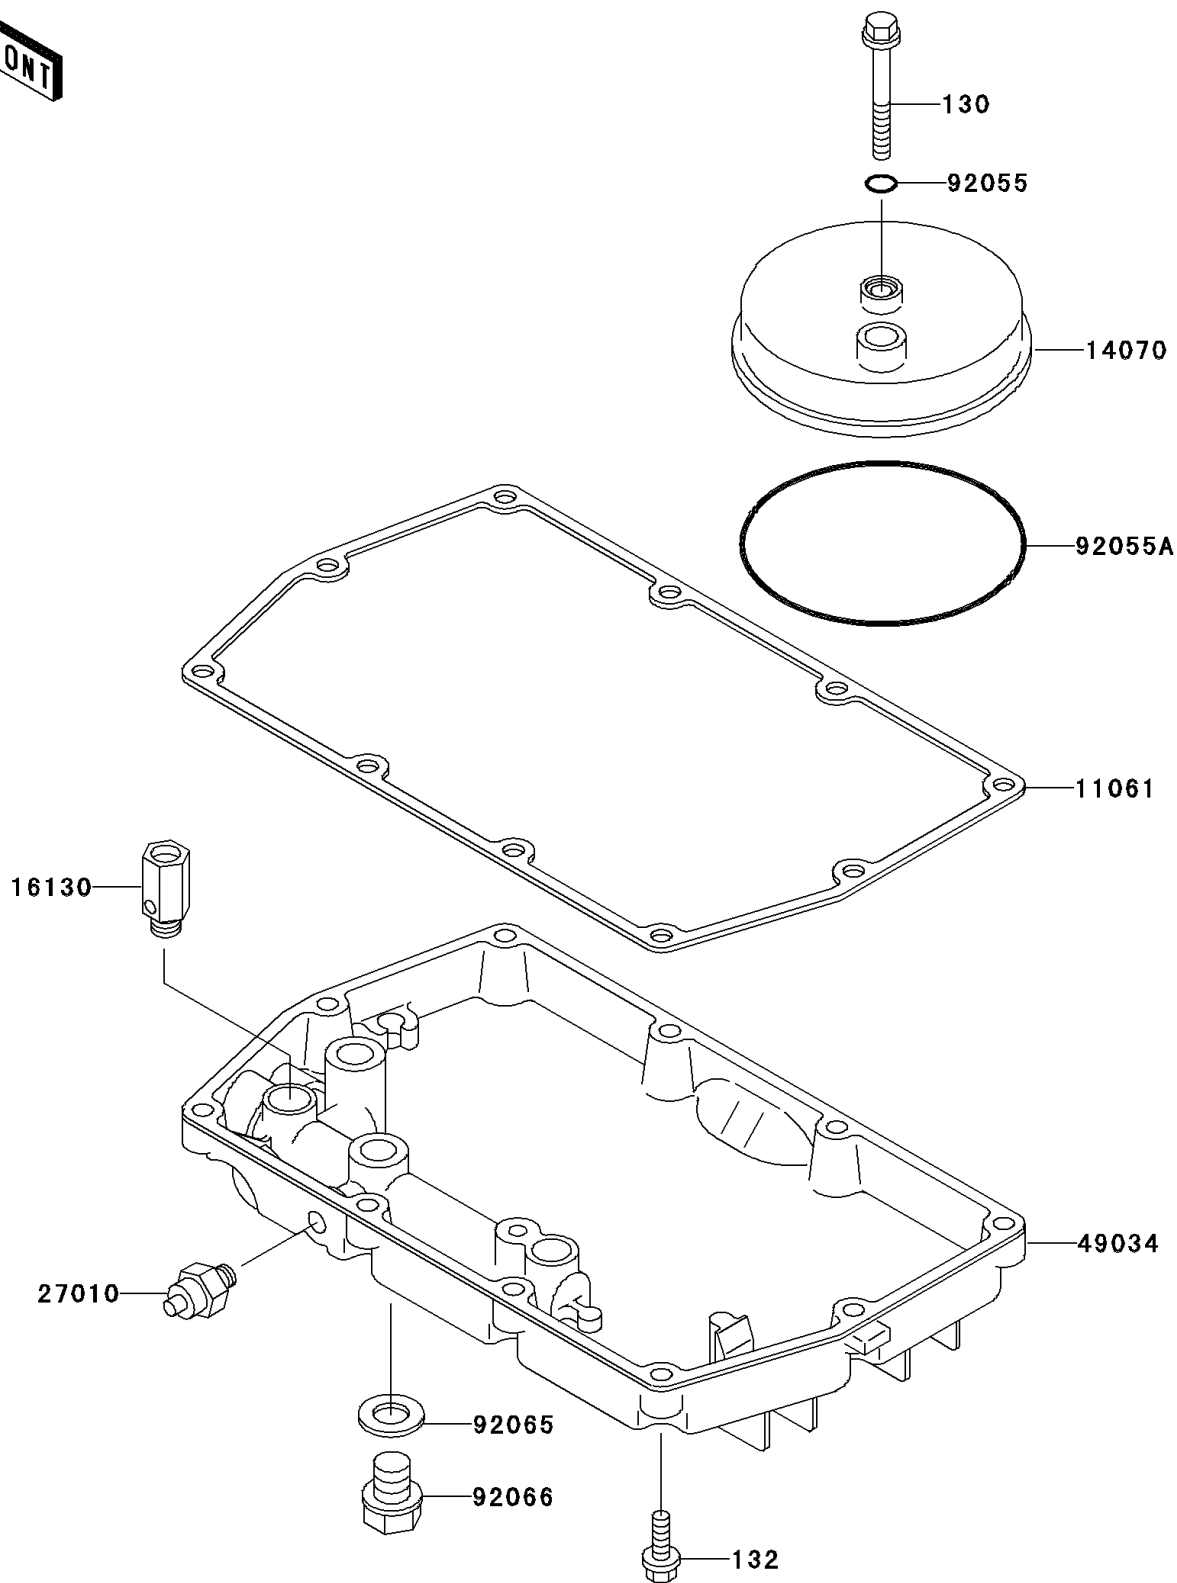

2009 Vulcan® 500 LTD PARTS DIAGRAM

Breather Cover/Oil Pan

E1432

2009 Vulcan® 500 LTD PARTS LIST

Breather Cover/Oil Pan

ITEM NAME	PART NUMBER	QUANTITY
BOLT-FLANGED,6X45 (Ref # 130)	130BD0645	1
BOLT-FLANGED-SMALL,6X25 (Ref # 132)	132BD0625	1
GASKET,OIL PAN (Ref # 11061)	11061-0275	1
BODY-BREATHER (Ref # 14070)	14070-1082	1
VALVE-ASSY-RELIEF (Ref # 16130)	16130-1001	1
SWITCH,OIL PRESSURE (Ref # 27010)	27010-1313	1
PAN-OIL (Ref # 49034)	49034-1108	1
RING-O,6MM (Ref # 92055)	92055-1089	1
RING-O,92X1.9 (Ref # 92055A)	92055-1284	1
GASKET,12X22X2 (Ref # 92065)	92065-097	1
PLUG,OIL DRAIN,12X15 (Ref # 92066)	92066-1174	1