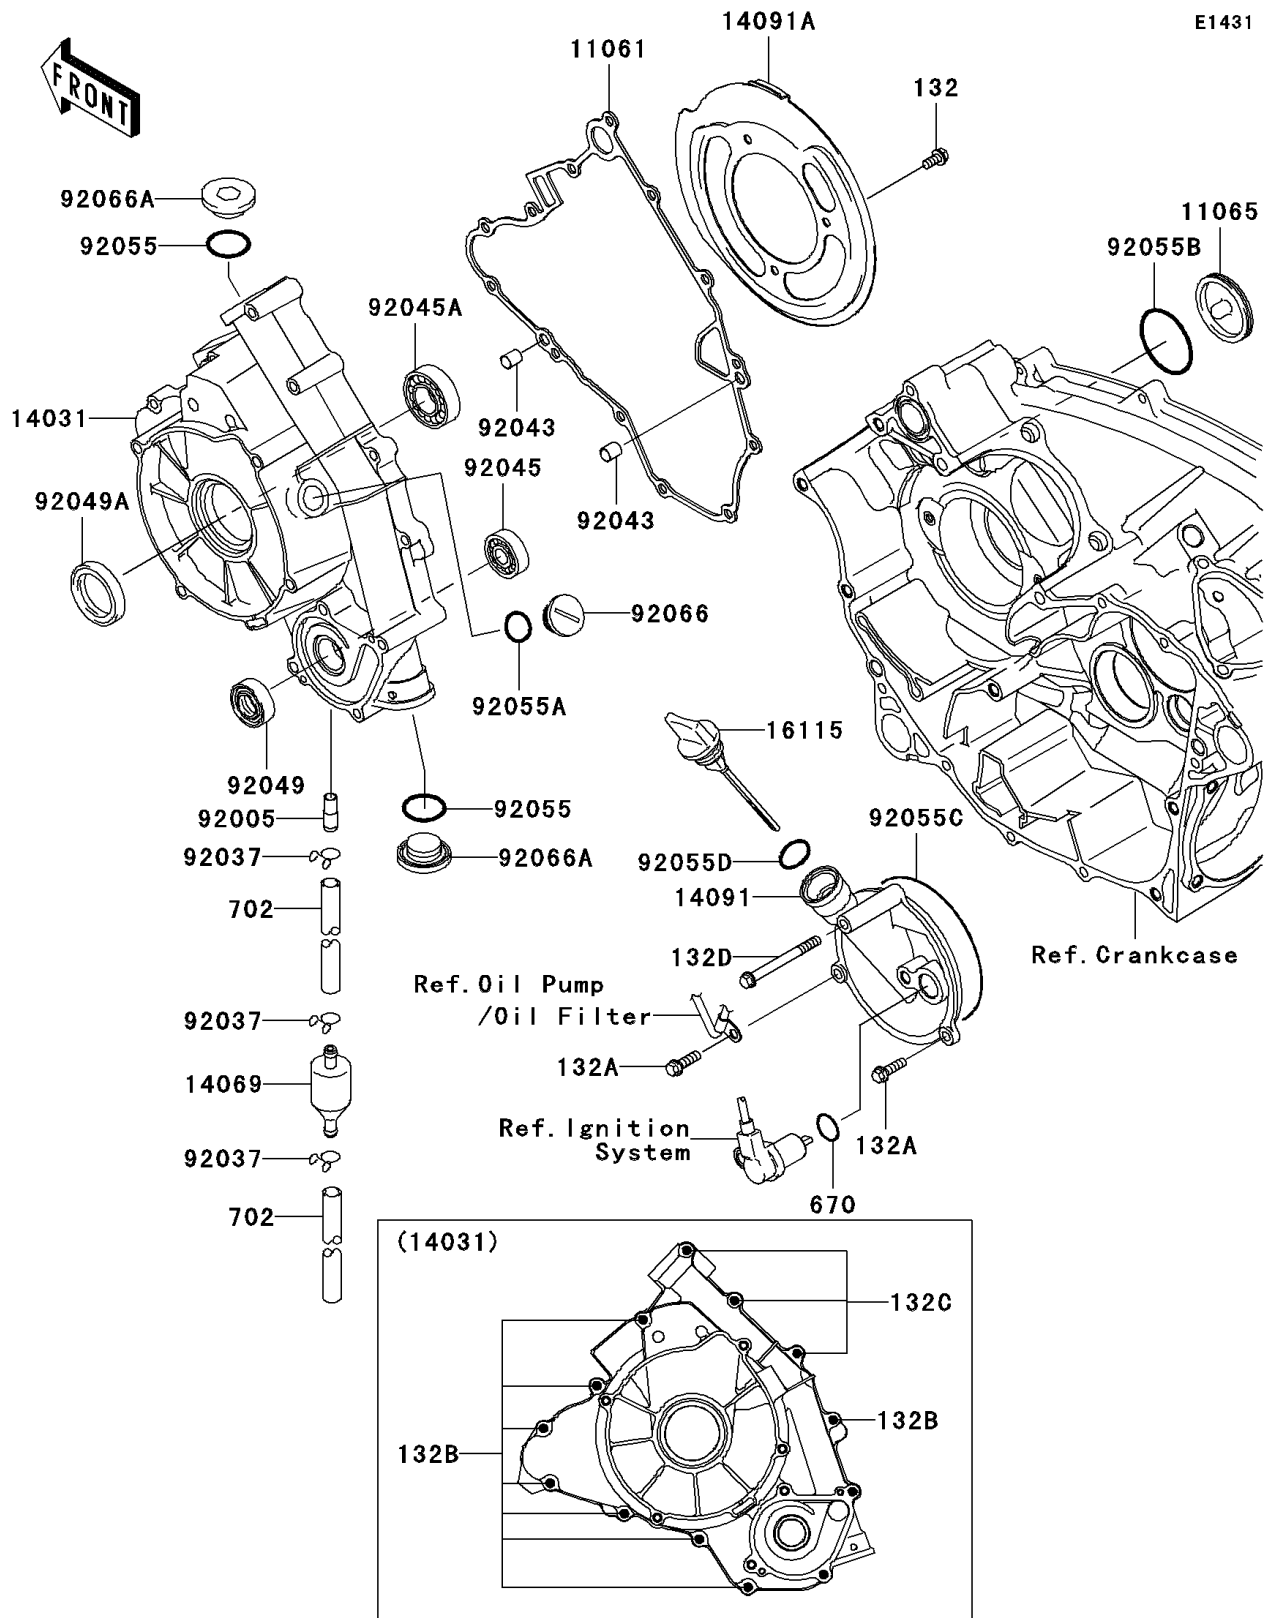

2006 Prairie 700 4x4 PARTS DIAGRAM

Engine Cover(s)

2006 Prairie 700 4x4 PARTS LIST

Engine Cover(s)

ITEM NAME	PART NUMBER	QUANTITY
BOLT-FLANGED-SMALL,6X12 (Ref # 132)	132Y0612	1
BOLT-FLANGED-SMALL,6X20 (Ref # 132A)	132Y0620	1
BOLT-FLANGED-SMALL,6X30 (Ref # 132B)	132Y0630	1
BOLT-FLANGED-SMALL,6X55 (Ref # 132C)	132Y0655	1
BOLT-FLANGED-SMALL,6X65 (Ref # 132D)	132Y0665	1
O RING (Ref # 670)	670D2018	1
TUBE-RUBBER,7X10X35 (Ref # 702)	702A07035	1
GASKET (Ref # 11061)	11061-1119	1
CAP (Ref # 11065)	11065-1151	1
COVER-GENERATOR (Ref # 14031)	14031-0030	1
BREATHER (Ref # 14069)	14069-1051	1
COVER (Ref # 14091)	14091-1365	1
COVER,BELT CONVERTER (Ref # 14091A)	14091-1571	1
CAP-OIL FILLER (Ref # 16115)	16115-1072	1
FITTING (Ref # 92005)	92005-1369	1
CLAMP,TUBE (Ref # 92037)	92037-147	1
PIN,6.2X8X14 (Ref # 92043)	92043-1263	1
BEARING-BALL,6901 (Ref # 92045)	92045-1246	1
BEARING-BALL (Ref # 92045A)	92045-1403	1
SEAL-OIL,SC 12X22X5 (Ref # 92049)	92049-1228	1
SEAL-OIL,HTC 28X45X7 (Ref # 92049A)	92049-1576	1
RING-O,25.7X2.4 (Ref # 92055)	92055-1136	1
RING-O,20X2 (Ref # 92055A)	92055-1146	1
RING-O,44.7X2.4 (Ref # 92055B)	92055-1279	1
RING-O,99.5X2.0 (Ref # 92055C)	92055-1632	1
RING-O,20X3 (Ref # 92055D)	92055-2185	1
PLUG,COVER (Ref # 92066)	92066-0011	1
PLUG,25X8 (Ref # 92066A)	92066-0012	1