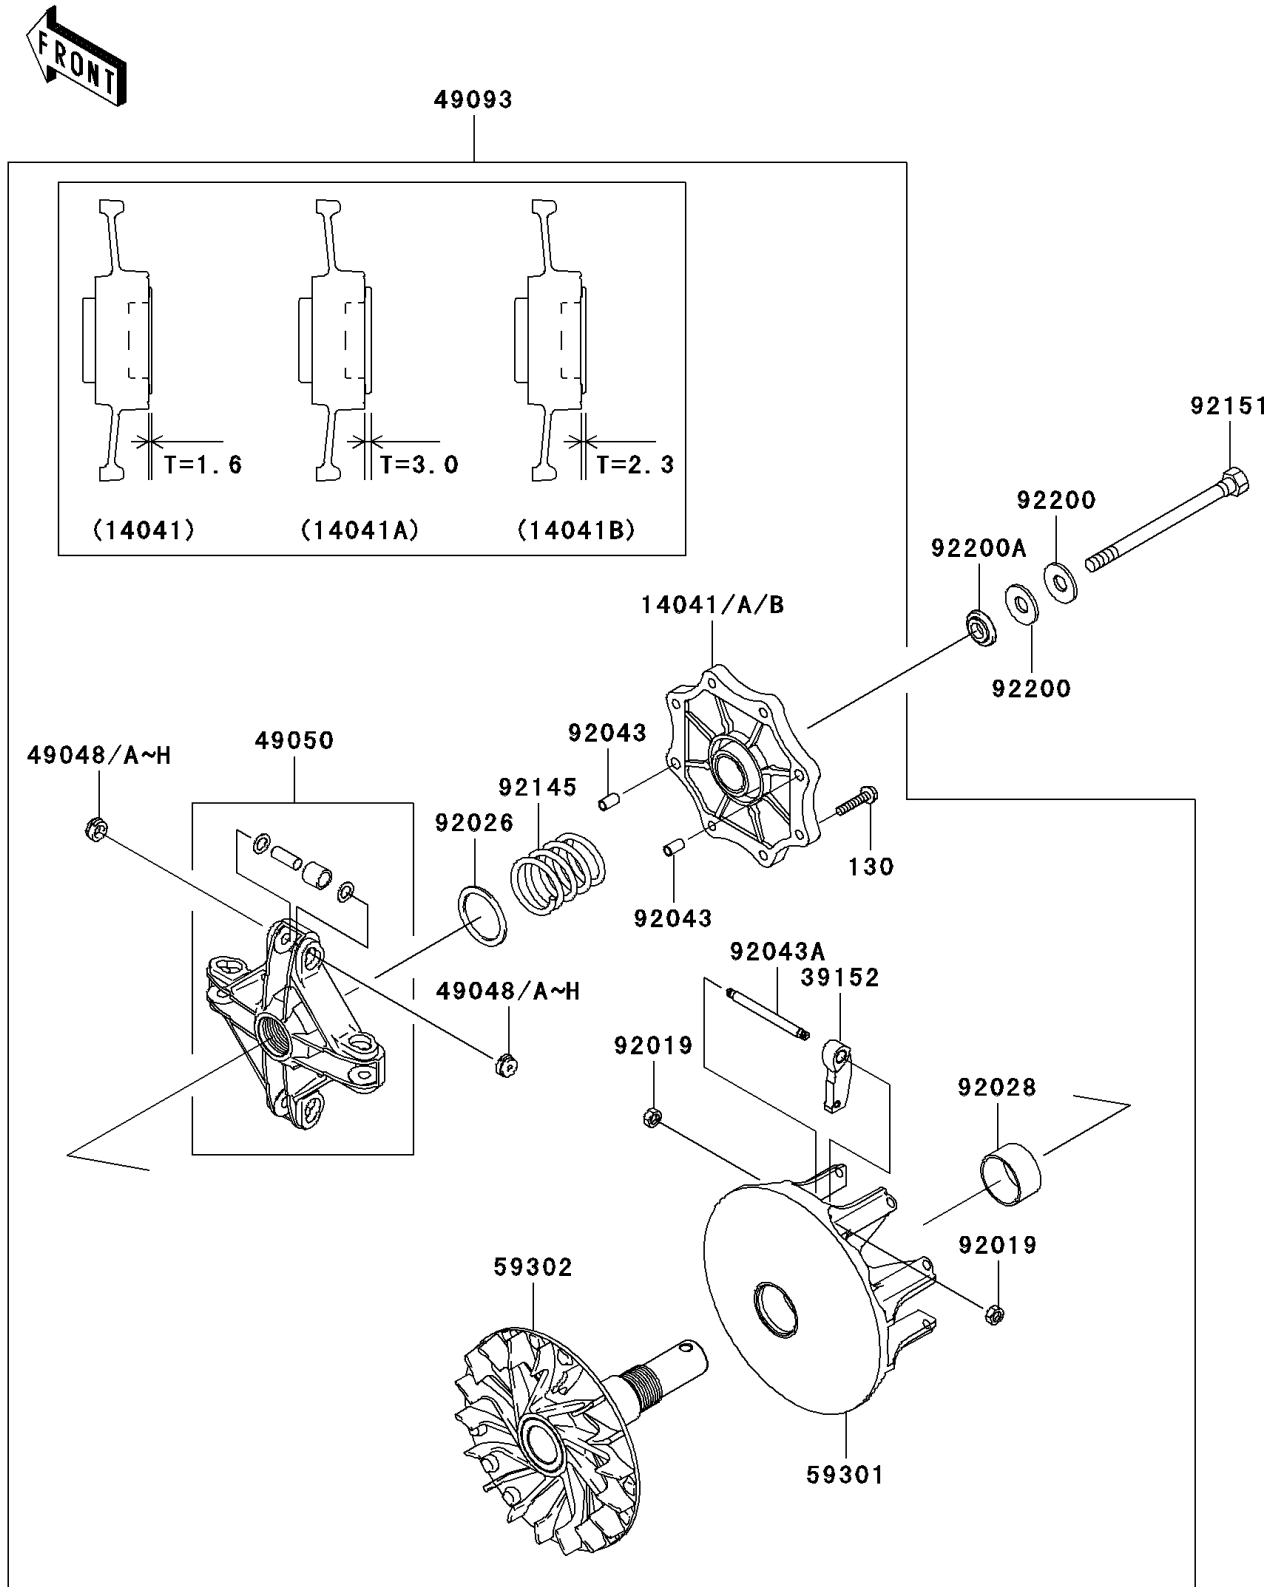

2006 Prairie 700 4x4 PARTS DIAGRAM

Drive Converter

E1391

2006 Prairie 700 4x4 PARTS LIST

Drive Converter

ITEM NAME	PART NUMBER	QUANTITY
BOLT-FLANGED,6X30 (Ref # 130)	130T0630	1
COVER-COMP,RED (Ref # 14041)	14041-1159	1
COVER-COMP,BLUE (Ref # 14041A)	14041-1160	1
COVER-COMP,STD (Ref # 14041B)	14041-1161	1
WEIGHT-RAMP (Ref # 39152)	39152-1081	1
SHOE,T=7.2 (Ref # 49048)	49048-1087	1
SHOE,T=7.3 (Ref # 49048A)	49048-1088	1
SHOE,T=7.4 (Ref # 49048B)	49048-1089	1
SHOE,T=7.5 (Ref # 49048C)	49048-1090	1
SHOE,T=7.6 (Ref # 49048D)	49048-1091	1
SHOE,T=7.7 (Ref # 49048E)	49048-1092	1
SHOE,T=7.8 (Ref # 49048F)	49048-1093	1
SHOE,T=7.9 (Ref # 49048G)	49048-1094	1
SHOE,T=8.0 (Ref # 49048H)	49048-1095	1
SPIDER (Ref # 49050)	49050-1081	1
CONVERTER-ASSY-DRIVE (Ref # 49093)	49093-0011	1
SHEAVE-MOVABLE (Ref # 59301)	59301-1070	1
SHEAVE-COMP (Ref # 59302)	59302-0003	1
NUT,LOCK,6MM (Ref # 92019)	92019-008	1
SPACER,39X49.5X1.0 (Ref # 92026)	92026-1603	1
BUSHING (Ref # 92028)	92028-1975	1
PIN,6.2X8X14 (Ref # 92043)	92043-1263	1
PIN (Ref # 92043A)	92043-1688	1
SPRING (Ref # 92145)	92145-0021	1
BOLT,12X165 (Ref # 92151)	92151-1393	1
WASHER,SPRING (Ref # 92200)	92200-1504	1
WASHER (Ref # 92200A)	92200-1634	1