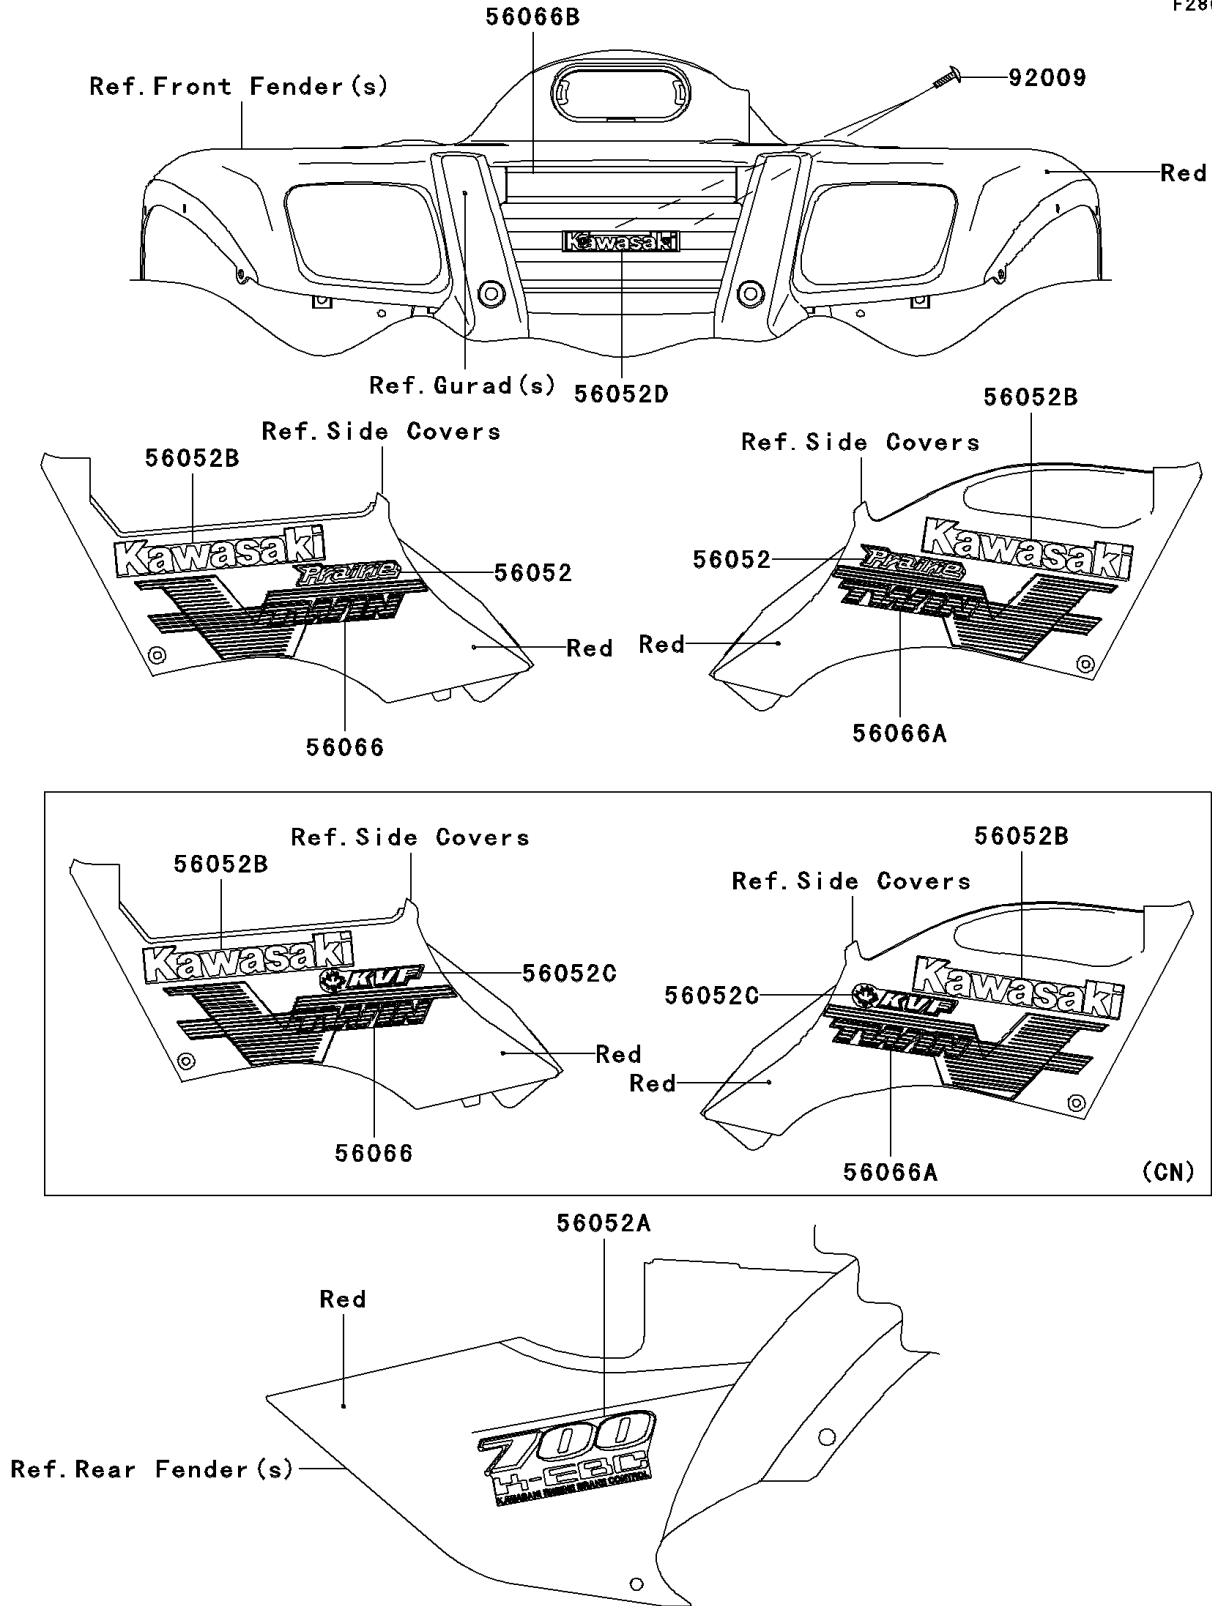

# 2004 Prairie 700 4x4 PARTS DIAGRAM

Decals(Red)(A1)

F2861

## 2004 Prairie 700 4x4 PARTS LIST

Decals(Red)(A1)

ITEM NAME	PART NUMBER	QUANTITY
MARK,RR FENDER,700 K-EBC (Ref # 56052A)	56052-0123	2
MARK,SIDE COVER,KAWASAKI (Ref # 56052B)	56052-0145	2
MARK,FR FENDER,KAWASAKI (Ref # 56052D)	56052-1201	1
PATTERN,FUEL TANK COVER,LH (Ref # 56066)	56066-0302	1
PATTERN,FUEL TANK COVER,RH (Ref # 56066A)	56066-0303	1
PATTERN,FRONT GUARD (Ref # 56066B)	56066-0499	1
SCREW,TAPPING,4X12 (Ref # 92009)	92009-1444	2
MARK,FR FENDER,PRAIRIE (Ref # 56052)	56052-0116	2
MARK,FUEL TANK COVER,KVF (Ref # 56052C)	56052-0189	2