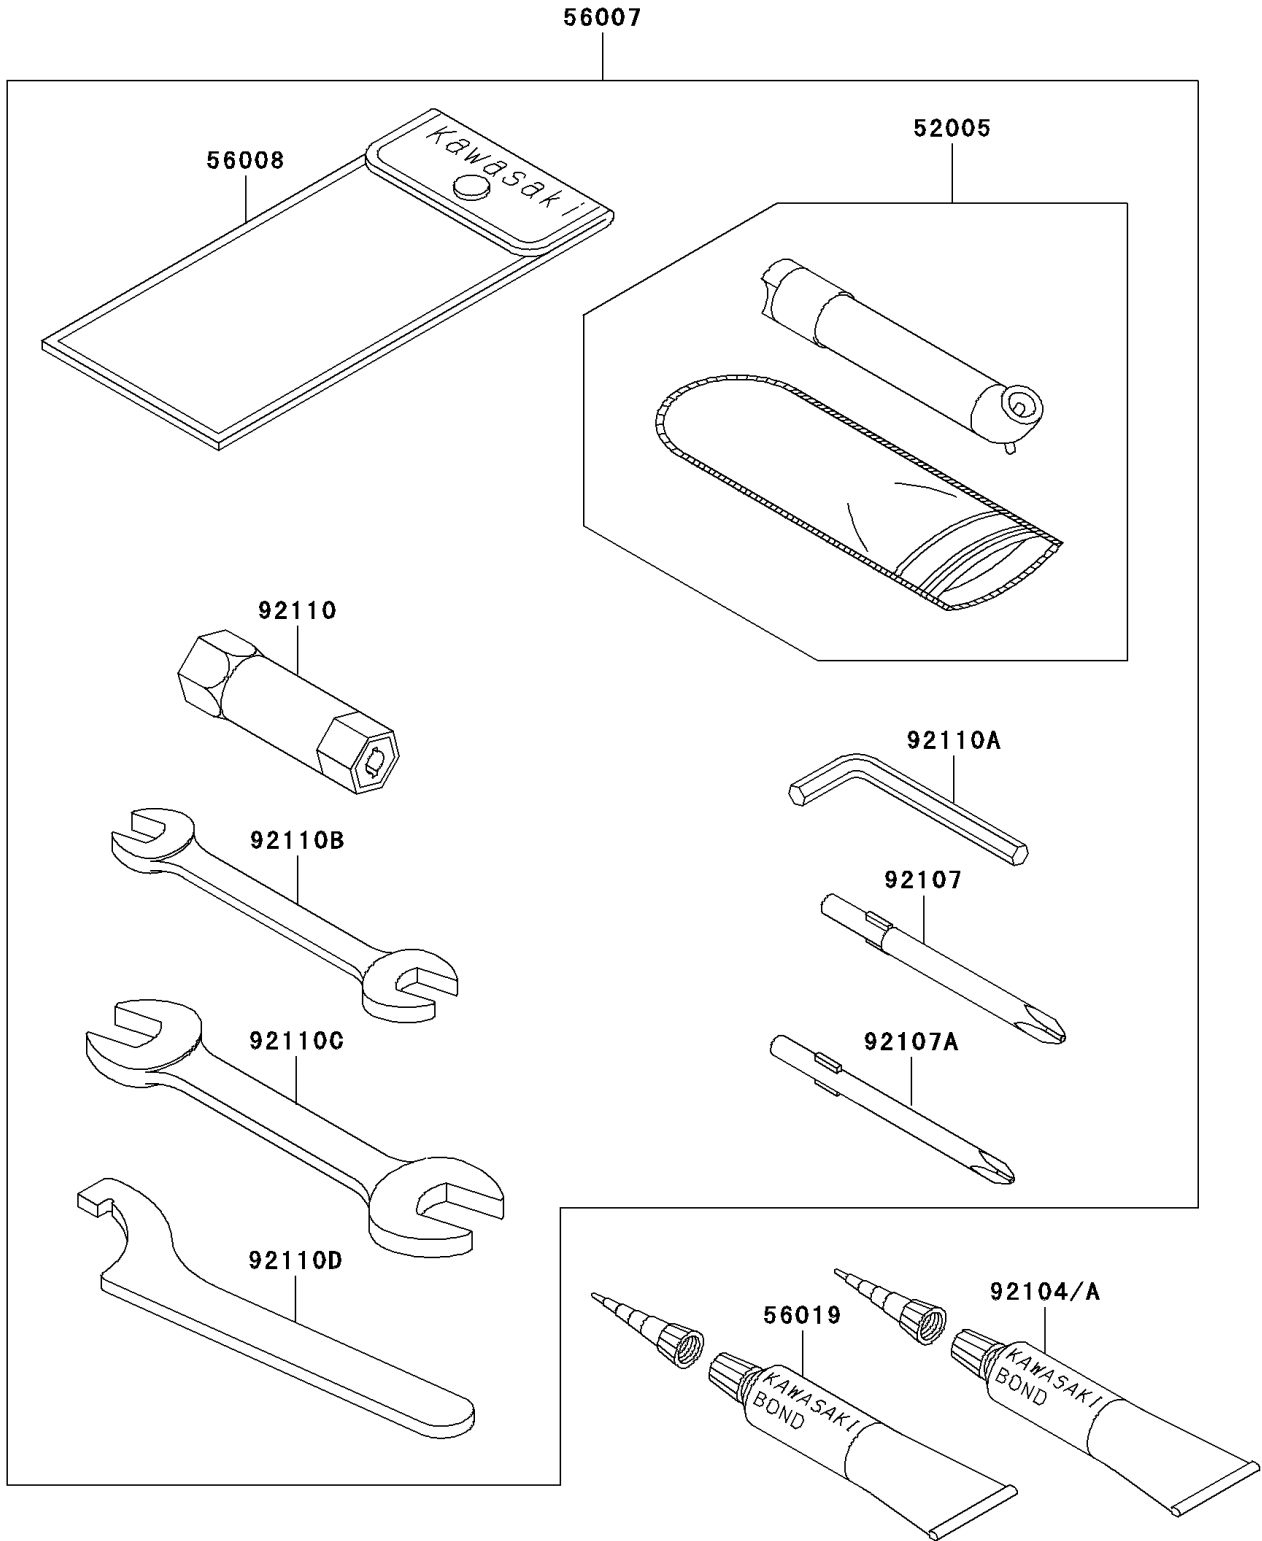

# 2004 Prairie 700 4x4 PARTS DIAGRAM

Owner's Tools

F2810

## 2004 Prairie 700 4x4 PARTS LIST

### Owner's Tools

ITEM NAME	PART NUMBER	QUANTITY
GAUGE,AIR (Ref # 52005)	52005-1082	1
TOOL-KIT (Ref # 56007)	56007-1494	1
BAG,TOOL (Ref # 56008)	56008-1007	1
THREE BOND TB1211,HT/RS,WHITE (Ref # 56019)	56019-120	1
GASKET-LIQUID,TB1216,GRAY (Ref # 92104)	92104-1063	1
GASKET-LIQUID,TB1215 (Ref # 92104A)	92104-1065	1
TOOL-DRIVER,#3PHILLIPS (Ref # 92107)	92107-005	1
TOOL-DRIVER,#2PHILLIPS (Ref # 92107A)	92107-1053	1
TOOL-WRENCH,BOX,16MM (Ref # 92110)	92110-1116	1
TOOL-WRENCH,ALLEN,3MM (Ref # 92110A)	92110-1140	1
TOOL-WRENCH,OPEN END,10X12 (Ref # 92110B)	92110-1152	1
TOOL-WRENCH,OPEN END,14X17 (Ref # 92110C)	92110-1153	1
TOOL-WRENCH,HOOK (Ref # 92110D)	92110-1173	1