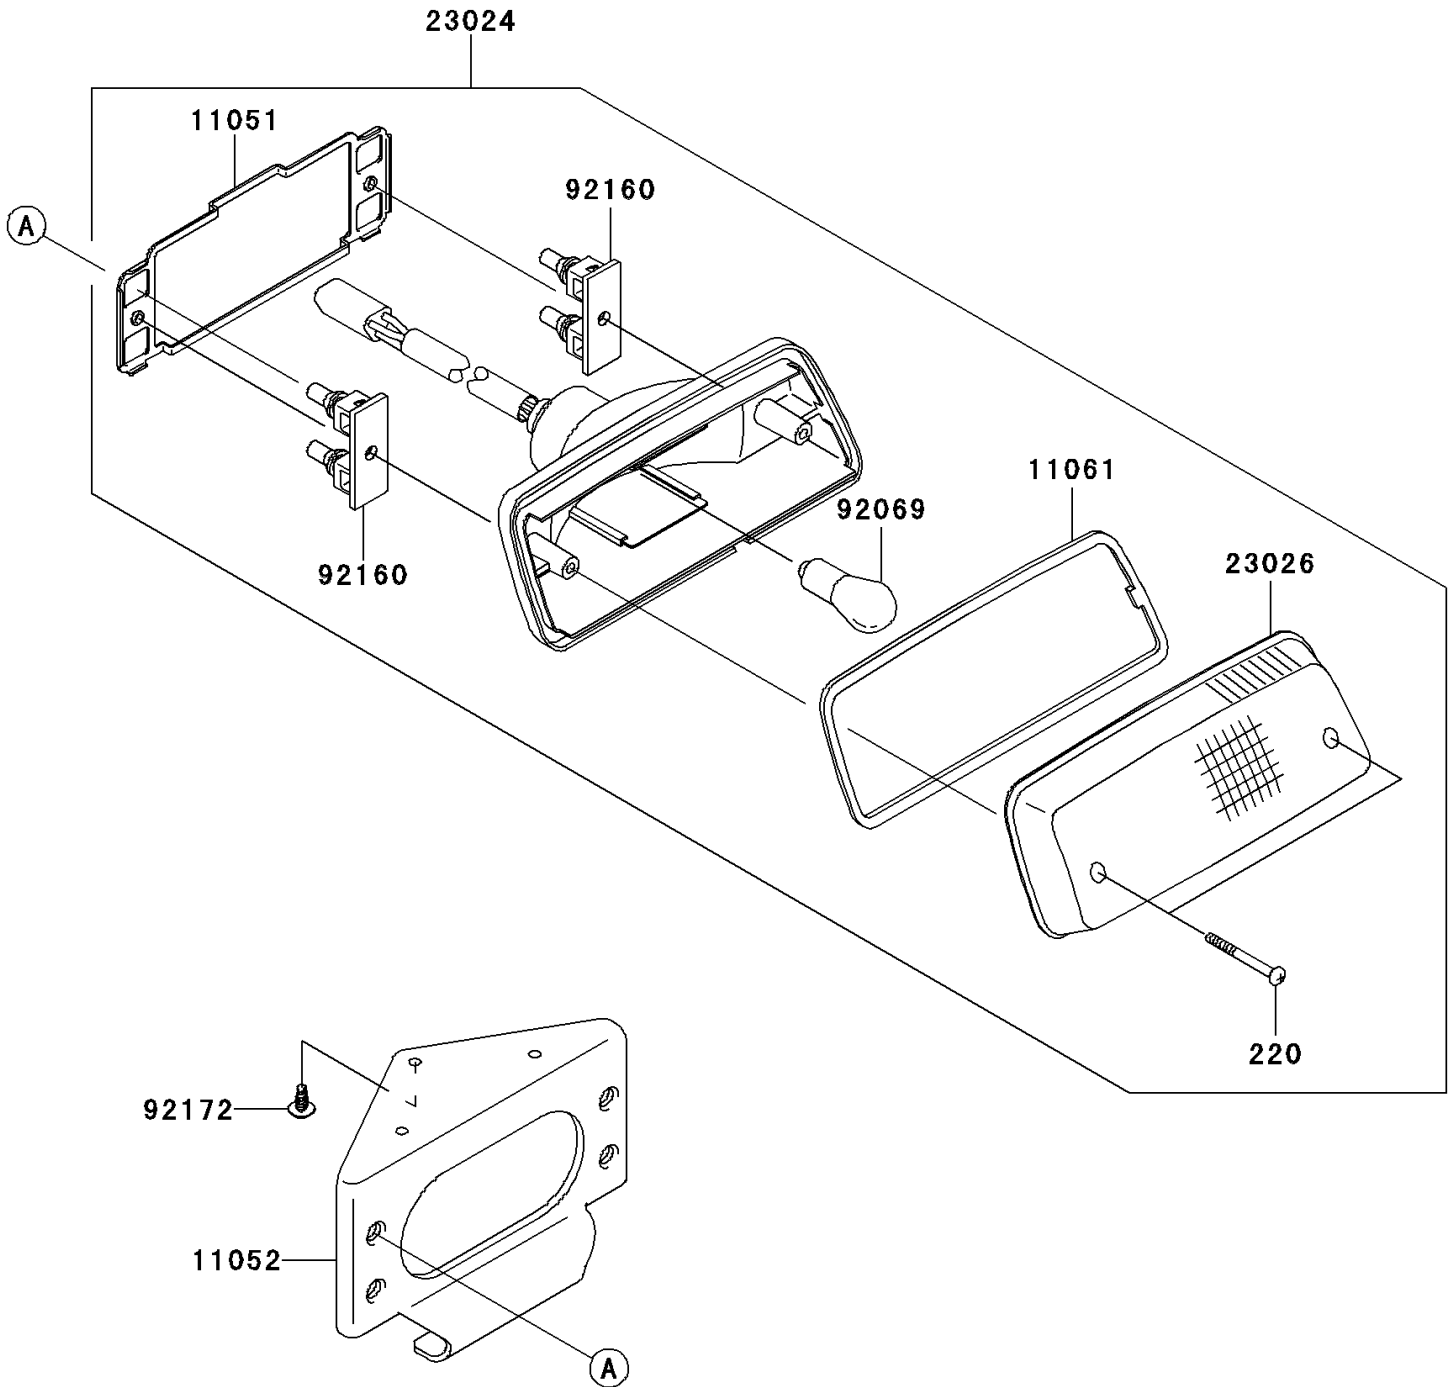

2004 Prairie 700 4x4 PARTS DIAGRAM

Taillight(s)

F2720

2004 Prairie 700 4x4 PARTS LIST

Taillight(s)

ITEM NAME	PART NUMBER	QUANTITY
SCREW-PAN-CROS,4X40 (Ref # 220)	220B0440	2
BRACKET,TAIL LAMP (Ref # 11051)	11051-1870	1
BRACKET,TAIL LAMP (Ref # 11052)	11052-1360	1
GASKET,TAIL LAMP LENS (Ref # 11061)	11061-0055	1
LAMP-ASSY-TAIL (Ref # 23024)	23024-1130	1
LENS,TAIL LAMP (Ref # 23026)	23026-1230	1
BULB,12V 21/5W (Ref # 92069)	92069-063	1
DAMPER,TAIL LAMP (Ref # 92160)	92160-1053	2
SCREW,TAPPING,5X10 (Ref # 92172)	92172-1061	3