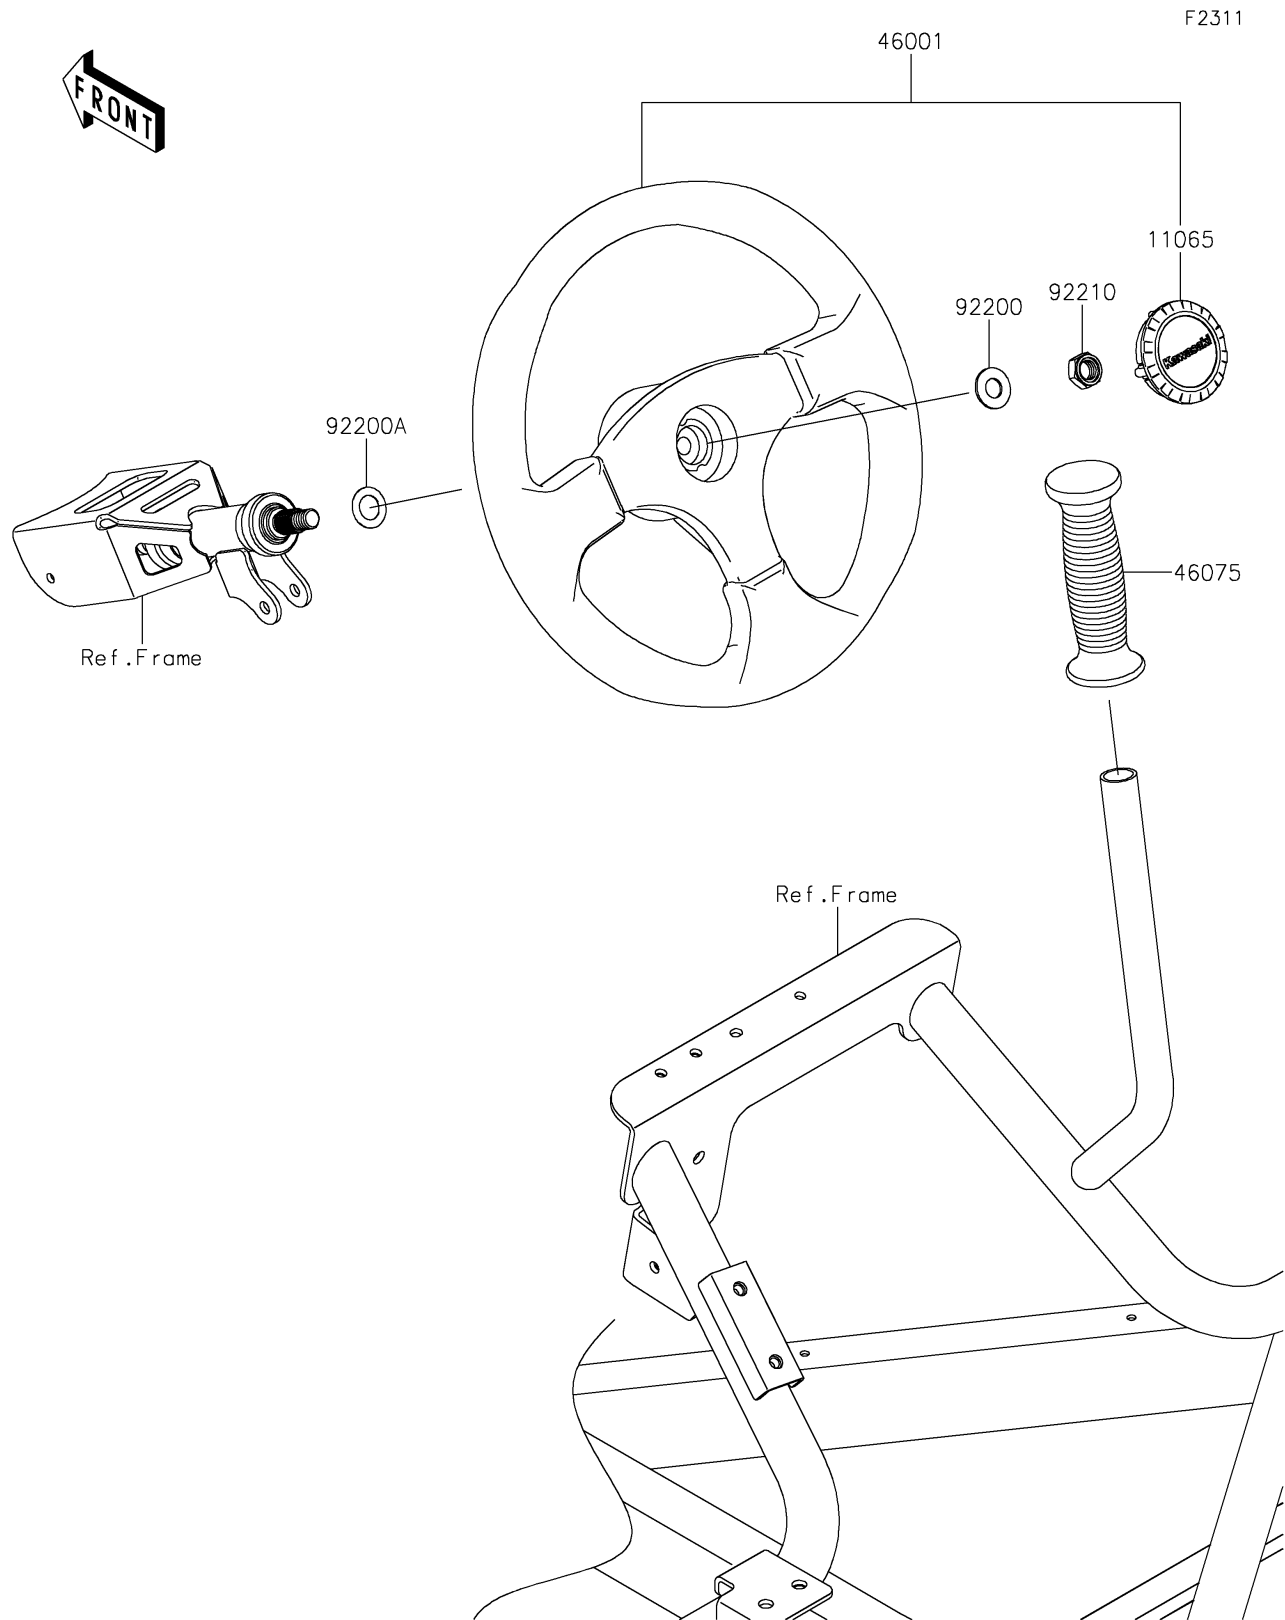

2019 Teryx4 LE Camo PARTS DIAGRAM

Steering Wheel

2019 Teryx4 LE Camo PARTS LIST

Steering Wheel

ITEM NAME	PART NUMBER	QUANTITY
CAP,HANDLE (Ref # 11065)	11065-0171	1
HANDLE-ASSY (Ref # 46001)	46001-0005	1
GRIP (Ref # 46075)	46075-0582	1
WASHER,12.1X25X1.6 (Ref # 92200)	92200-0455	1
WASHER,15X25X1.6 (Ref # 92200A)	92200-0460	1
NUT,LOCK,12MM (Ref # 92210)	92210-1249	1