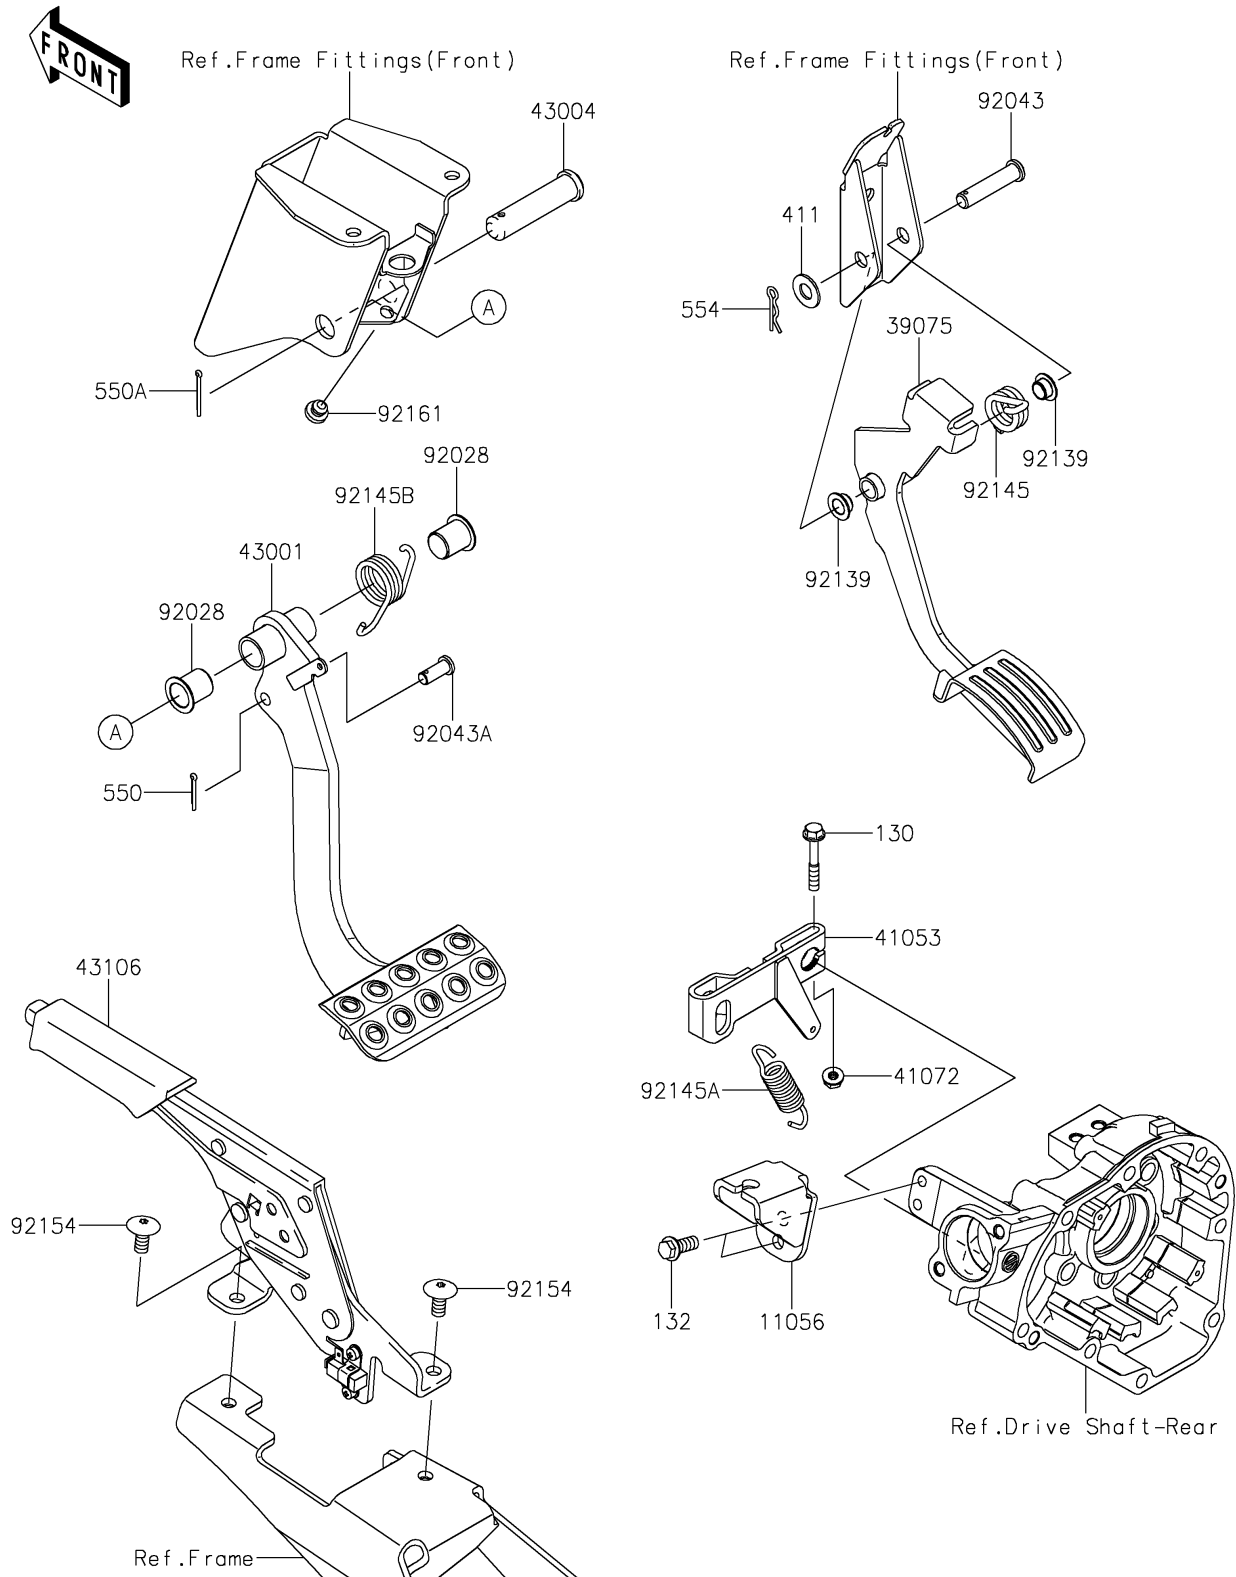

2019 TERYX4™ LE CAMO PARTS DIAGRAM

Brake Pedal/Throttle Lever

F2260

2019 TERYX4™ LE CAMO PARTS LIST

Brake Pedal/Throttle Lever

ITEM NAME	PART NUMBER	QUANTITY
BRACKET (Ref # 11056)	11056-2267	1
BOLT-FLANGED,6X40 (Ref # 130)	130CA0640	1
BOLT-FLANGED-SMALL,8X20 (Ref # 132)	132BA0820	1
LEVER-THROTTLE (Ref # 39075)	39075-0019	1
LEVER-BRAKE CAM (Ref # 41053)	41053-0023	1
NUT,6MM (Ref # 41072)	41072-007	1
WASHER-PLAIN,10MM (Ref # 411)	411AA1000	1
LEVER-BRAKE,PEDAL (Ref # 43001)	43001-0739	1
SHAFT-BRAKE (Ref # 43004)	43004-1128	1
LEVER-ASSY-PARKING BRAKE (Ref # 43106)	43106-0005	1
PIN-COTTER,2.5X18 (Ref # 550)	550AA2518	1
PIN-COTTER,2.5X25 (Ref # 550A)	550AA2525	1
PIN-SNAP,10MM (Ref # 554)	554DA1000	1
BUSHING (Ref # 92028)	92028-1571	1
PIN,10X42.5 (Ref # 92043)	92043-0707	1
PIN (Ref # 92043A)	92043-1039	1
BUSHING (Ref # 92139)	92139-0230	1
SPRING,THROTTLE (Ref # 92145)	92145-0831	1
SPRING,BRAKE CAM LEVER (Ref # 92145A)	92145-0880	1
SPRING,BRAKE PEDAL RETURN (Ref # 92145B)	92145-1615	1
BOLT-FLANGED,8X18 (Ref # 92154)	92154-2692	1
DAMPER (Ref # 92161)	92161-1084	1