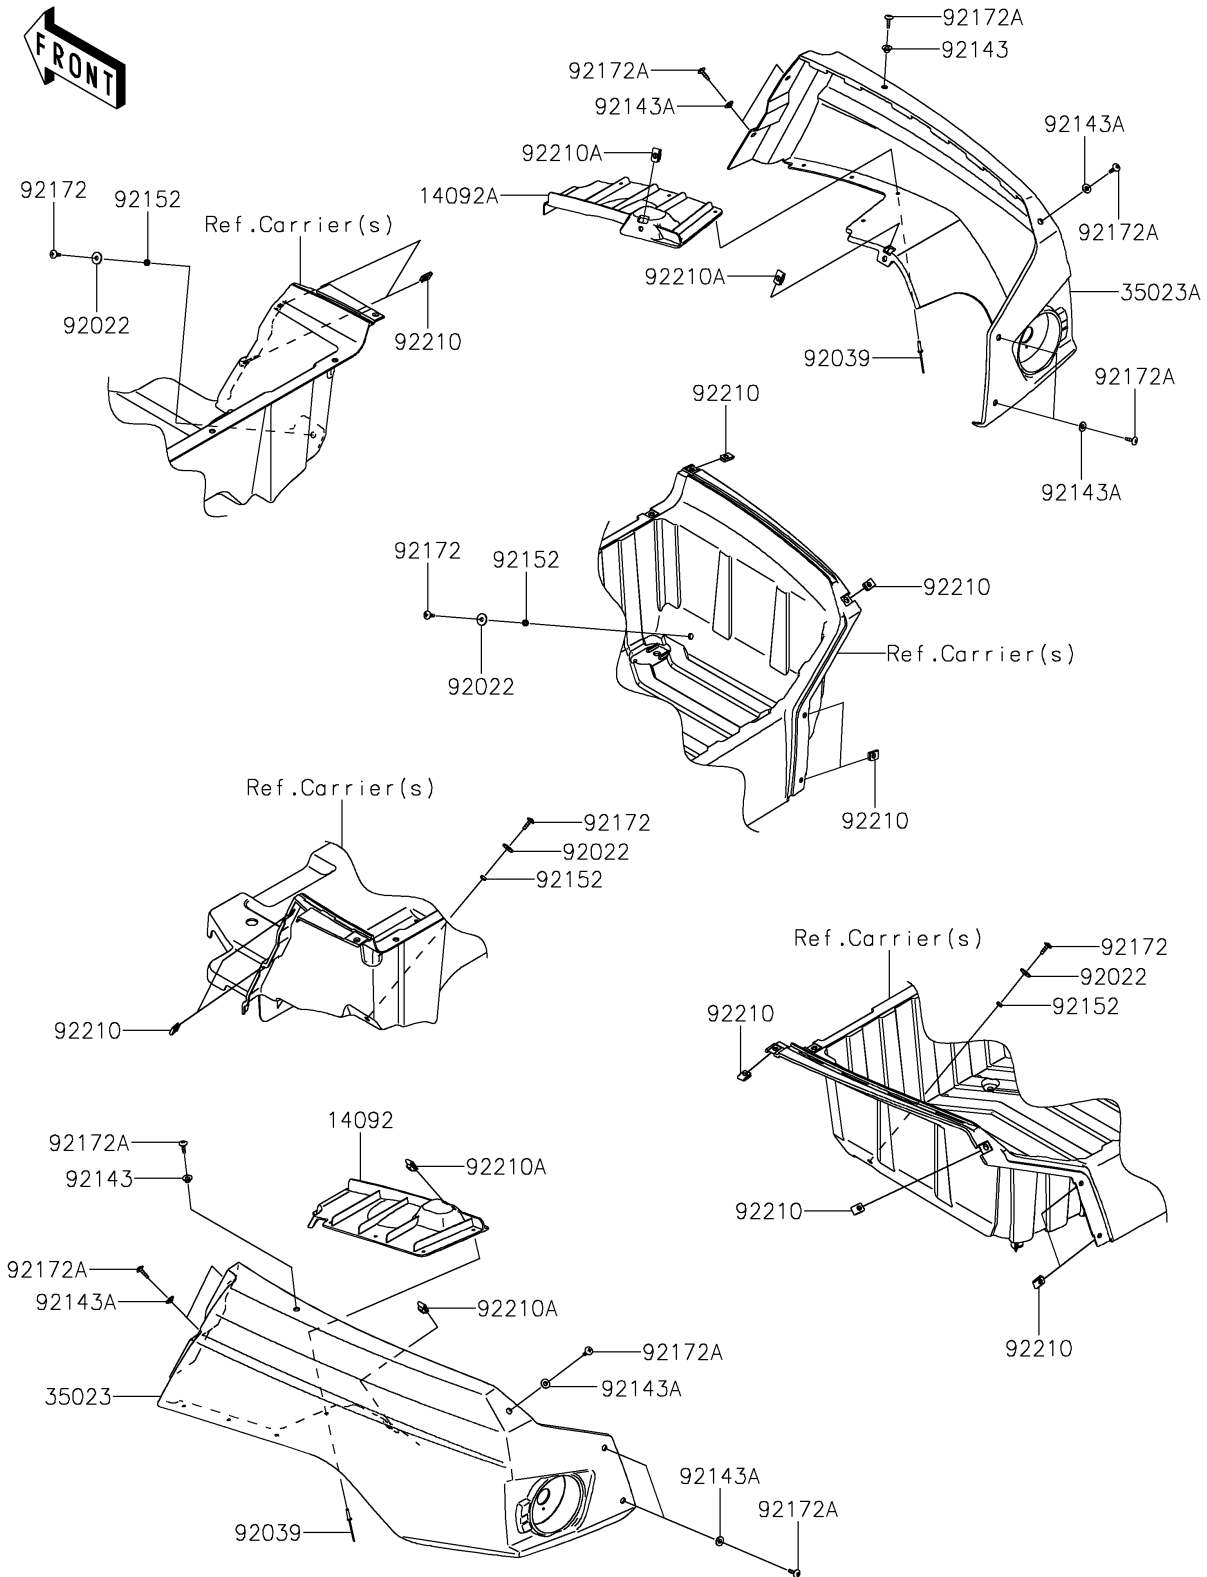

2019 TERYX4™ LE CAMO PARTS DIAGRAM

Rear Fender(s)

F2172

2019 TERYX4™ LE CAMO PARTS LIST

Rear Fender(s)

ITEM NAME	PART NUMBER	QUANTITY
COVER,INNER,LH (Ref # 14092)	14092-0863	1
COVER,INNER,RH (Ref # 14092A)	14092-0864	1
FENDER-REAR,LH,S.BLACK (Ref # 35023)	35023-0307-839	1
FENDER-REAR,RH,S.BLACK (Ref # 35023A)	35023-0308-839	1
WASHER,6.5X20X1.6,BLACK (Ref # 92022)	92022-1346	1
RIVET,5X23.3 (Ref # 92039)	92039-0769	1
COLLAR (Ref # 92143)	92143-1057	1
COLLAR (Ref # 92143A)	92143-1087	1
COLLAR,6.3X10X3 (Ref # 92152)	92152-1834	1
SCREW,6X18 (Ref # 92172)	92172-0002	1
SCREW,TAPPING,6X20 (Ref # 92172A)	92172-0488	1
NUT,LEAF SPRING,6MM (Ref # 92210)	92210-0624	1
NUT,6MM (Ref # 92210A)	92210-0891	1