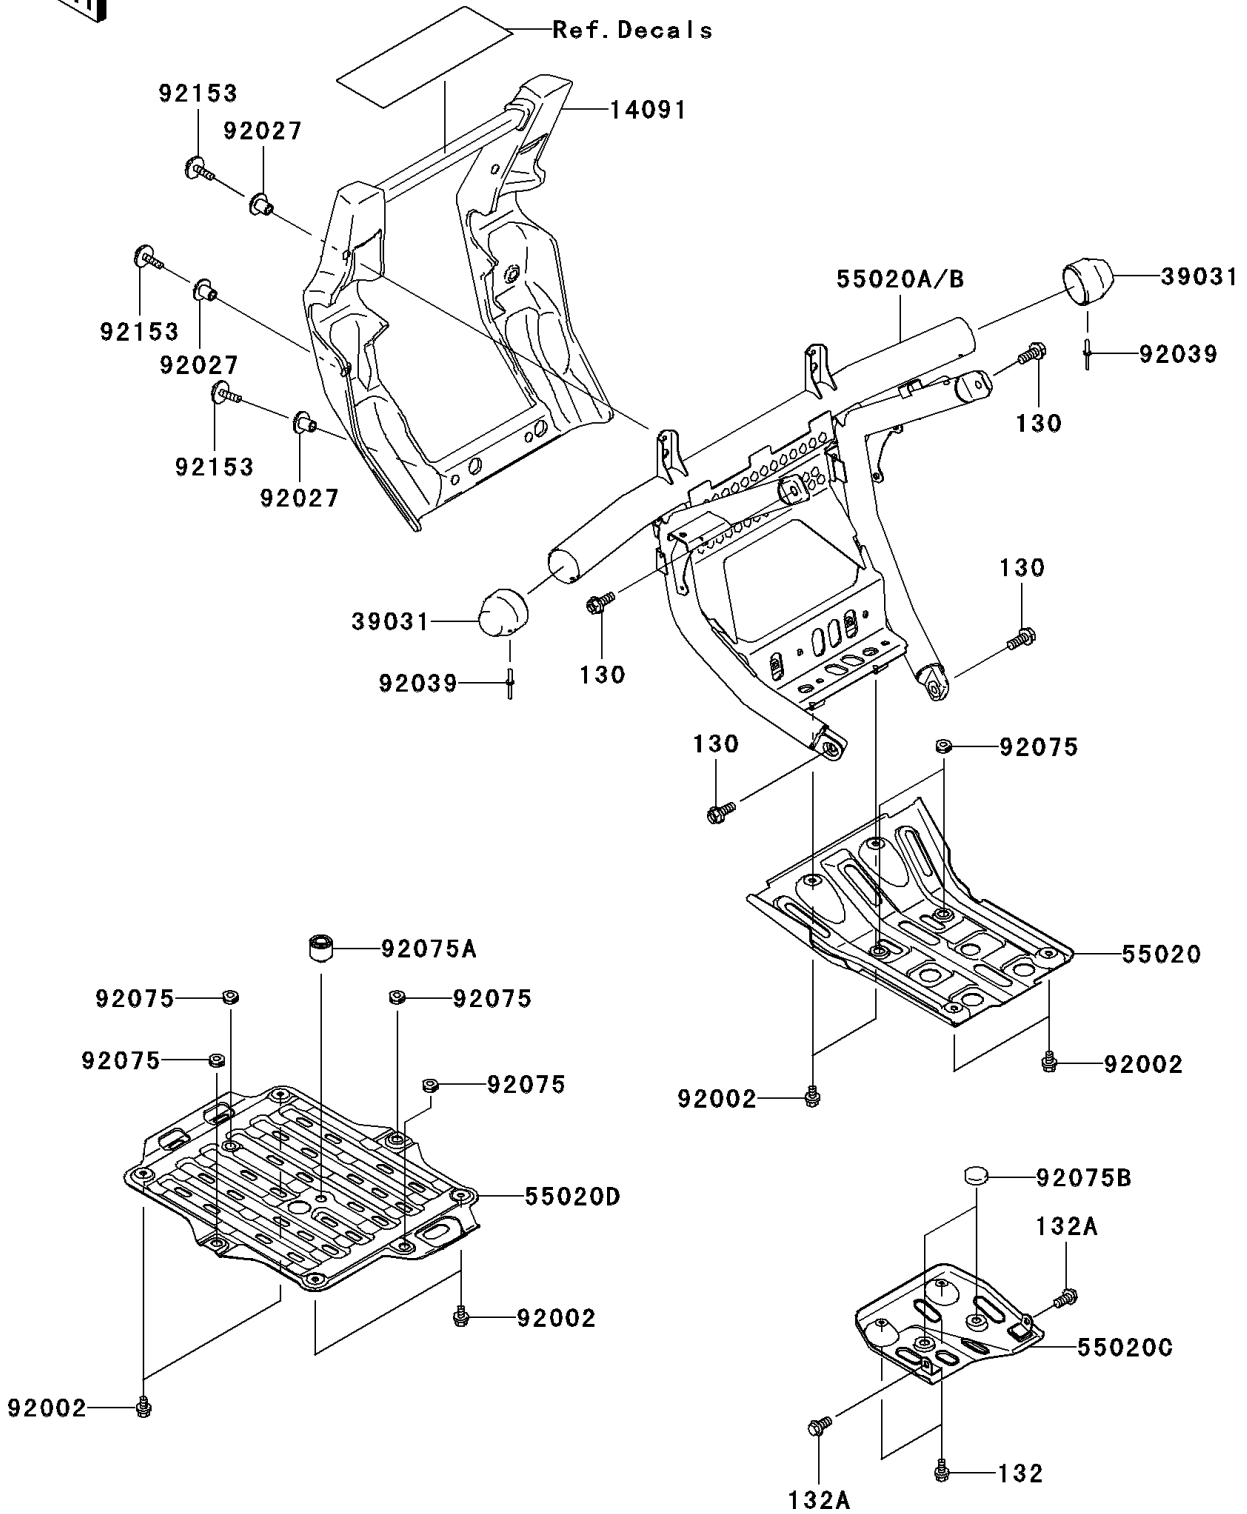

2004 Prairie 700 4x4 PARTS DIAGRAM

Guard(s)

F2680

2004 Prairie 700 4x4 PARTS LIST

Guard(s)

ITEM NAME	PART NUMBER	QUANTITY
BOLT-FLANGED,8X20 (Ref # 130)	130T0820	4
BOLT-FLANGED-SMALL,6X12 (Ref # 132)	132J0612	2
BOLT-FLANGED-SMALL,8X16 (Ref # 132A)	132J0816	2
COVER,FRONT GUARD,F.BLACK (Ref # 14091)	14091-0123-6Z	1
CAP-END,GUARD PIPE (Ref # 39031)	39031-0001	2
GUARD,FRONT SKID (Ref # 55020)	55020-0001	1
GUARD,FR,S.GOLD (Ref # 55020A)	55020-0015-UF	1
GUARD,SWING ARM (Ref # 55020C)	55020-1756	1
GUARD,ENGINE,UNDER (Ref # 55020D)	55020-1808	1
BOLT,6X10 (Ref # 92002)	92002-1449	8
COLLAR,L=14.1 (Ref # 92027)	92027-1920	6
RIVET (Ref # 92039)	92039-1150	2
DAMPER (Ref # 92075)	92075-051	6
DAMPER (Ref # 92075A)	92075-1002	1
DAMPER (Ref # 92075B)	92075-157	2
BOLT,SOCKET,6X22 (Ref # 92153)	92153-0665	6