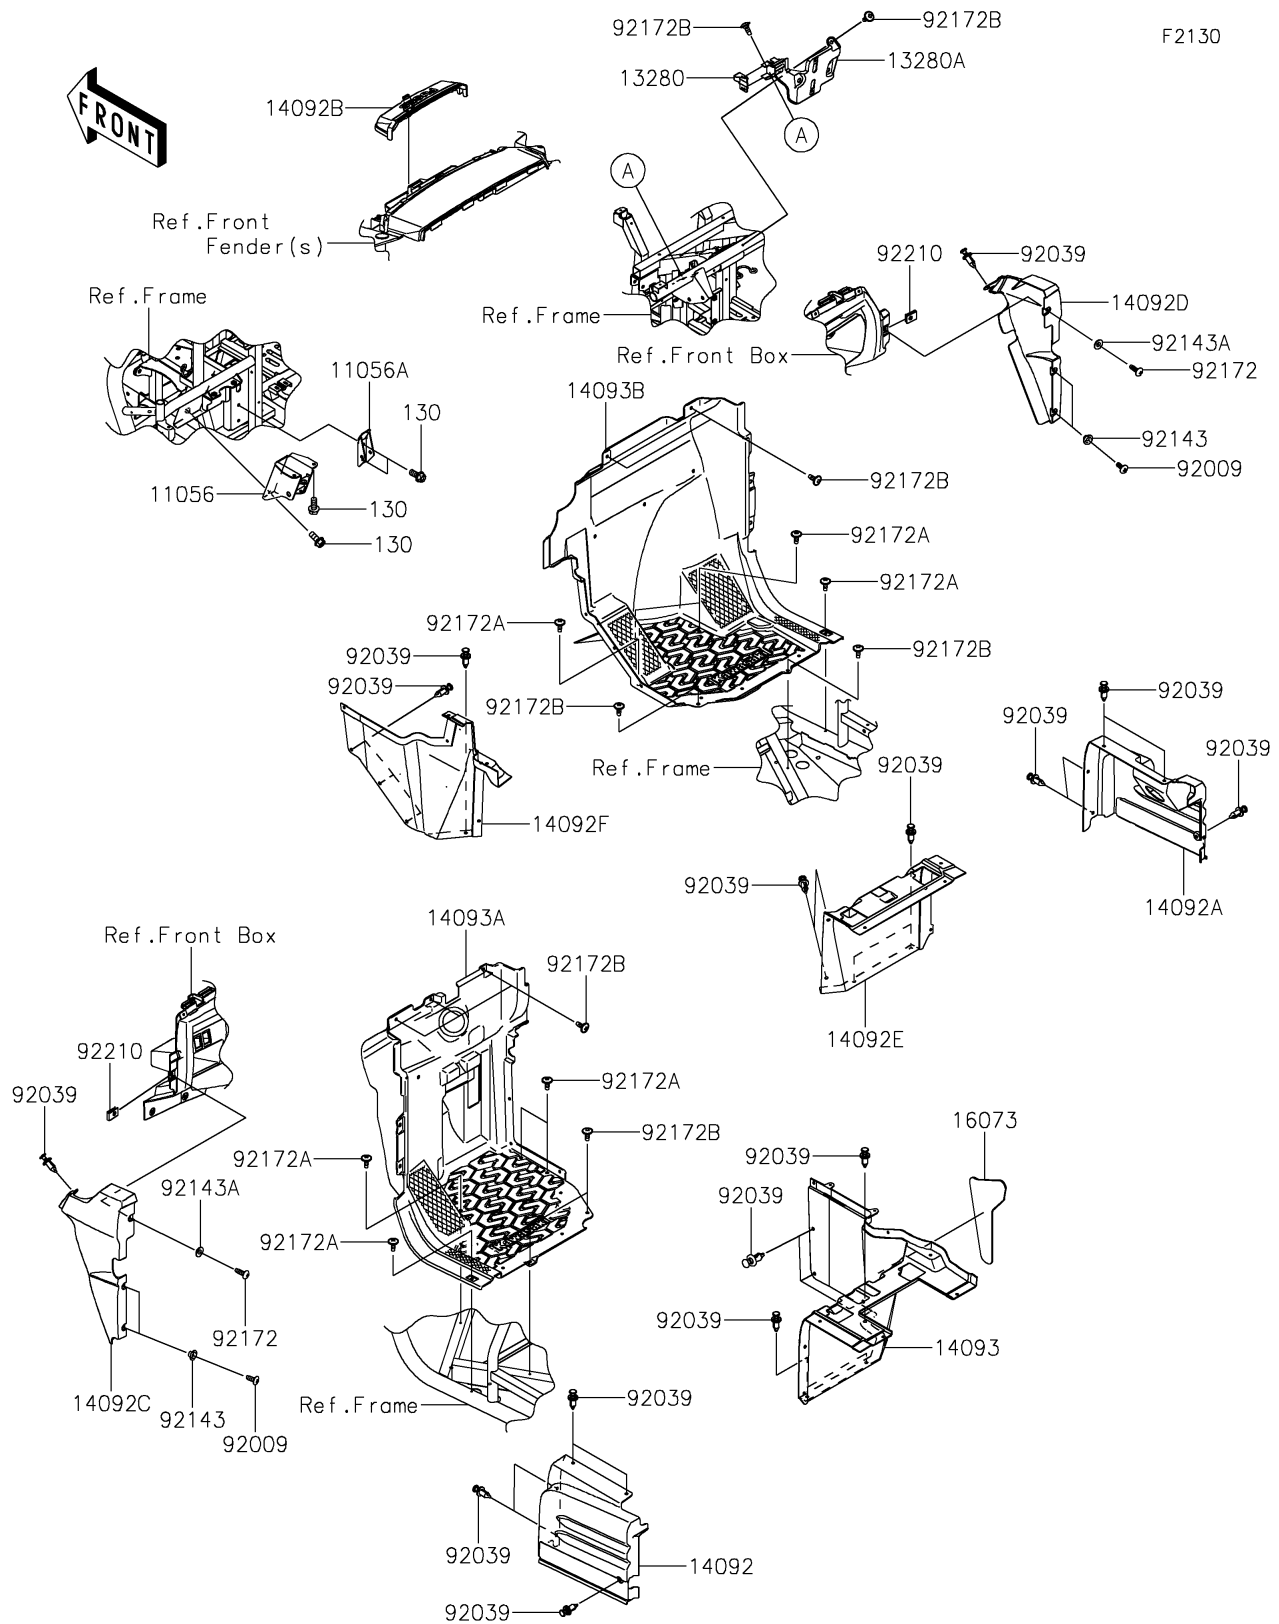

2019 TERYX4™ LE CAMO PARTS DIAGRAM

Frame Fittings(Front)

F2130

2019 TERYX4™ LE CAMO PARTS LIST

Frame Fittings(Front)

ITEM NAME	PART NUMBER	QUANTITY
BRACKET,BRAKE PEDAL (Ref # 11056)	11056-1431	1
BRACKET,THROTTLE PEDAL (Ref # 11056A)	11056-4408	1
BOLT-FLANGED,8X18 (Ref # 130)	130BA0818	1
HOLDER (Ref # 13280)	13280-0851	1
HOLDER,ECU (Ref # 13280A)	13280-0868	1
COVER,SEAT SIDE,LH (Ref # 14092)	14092-0720	1
COVER,SEAT SIDE,RH (Ref # 14092A)	14092-0721	1
COVER,FUSE BOX (Ref # 14092B)	14092-0724	1
COVER,SIDE GUARD,LH,S.BLACK (Ref # 14092C)	14092-0754-839	1
COVER,SIDE GUARD,RH,S.BLACK (Ref # 14092D)	14092-0755-839	1
COVER,FR SEAT,RH (Ref # 14092E)	14092-0757	1
COVER,FR SEAT,RH,CNT (Ref # 14092F)	14092-1083	1
COVER,FR SEAT,LH (Ref # 14093)	14093-0209	1
COVER,FR FLOOR,LH (Ref # 14093A)	14093-0550	1
COVER,FR FLOOR,RH (Ref # 14093B)	14093-0551	1
INSULATOR (Ref # 16073)	16073-0847	1
SCREW,TAPPING,6X16 (Ref # 92009)	92009-1166	1
RIVET (Ref # 92039)	92039-0776	1
COLLAR (Ref # 92143)	92143-1057	1
COLLAR (Ref # 92143A)	92143-1087	1
SCREW,TAPPING,6X20 (Ref # 92172)	92172-0488	1
SCREW,6X16 (Ref # 92172A)	92172-0711	1
SCREW,6X16 (Ref # 92172B)	92172-0826	1
NUT,LEAF SPRING,6MM (Ref # 92210)	92210-0624	1