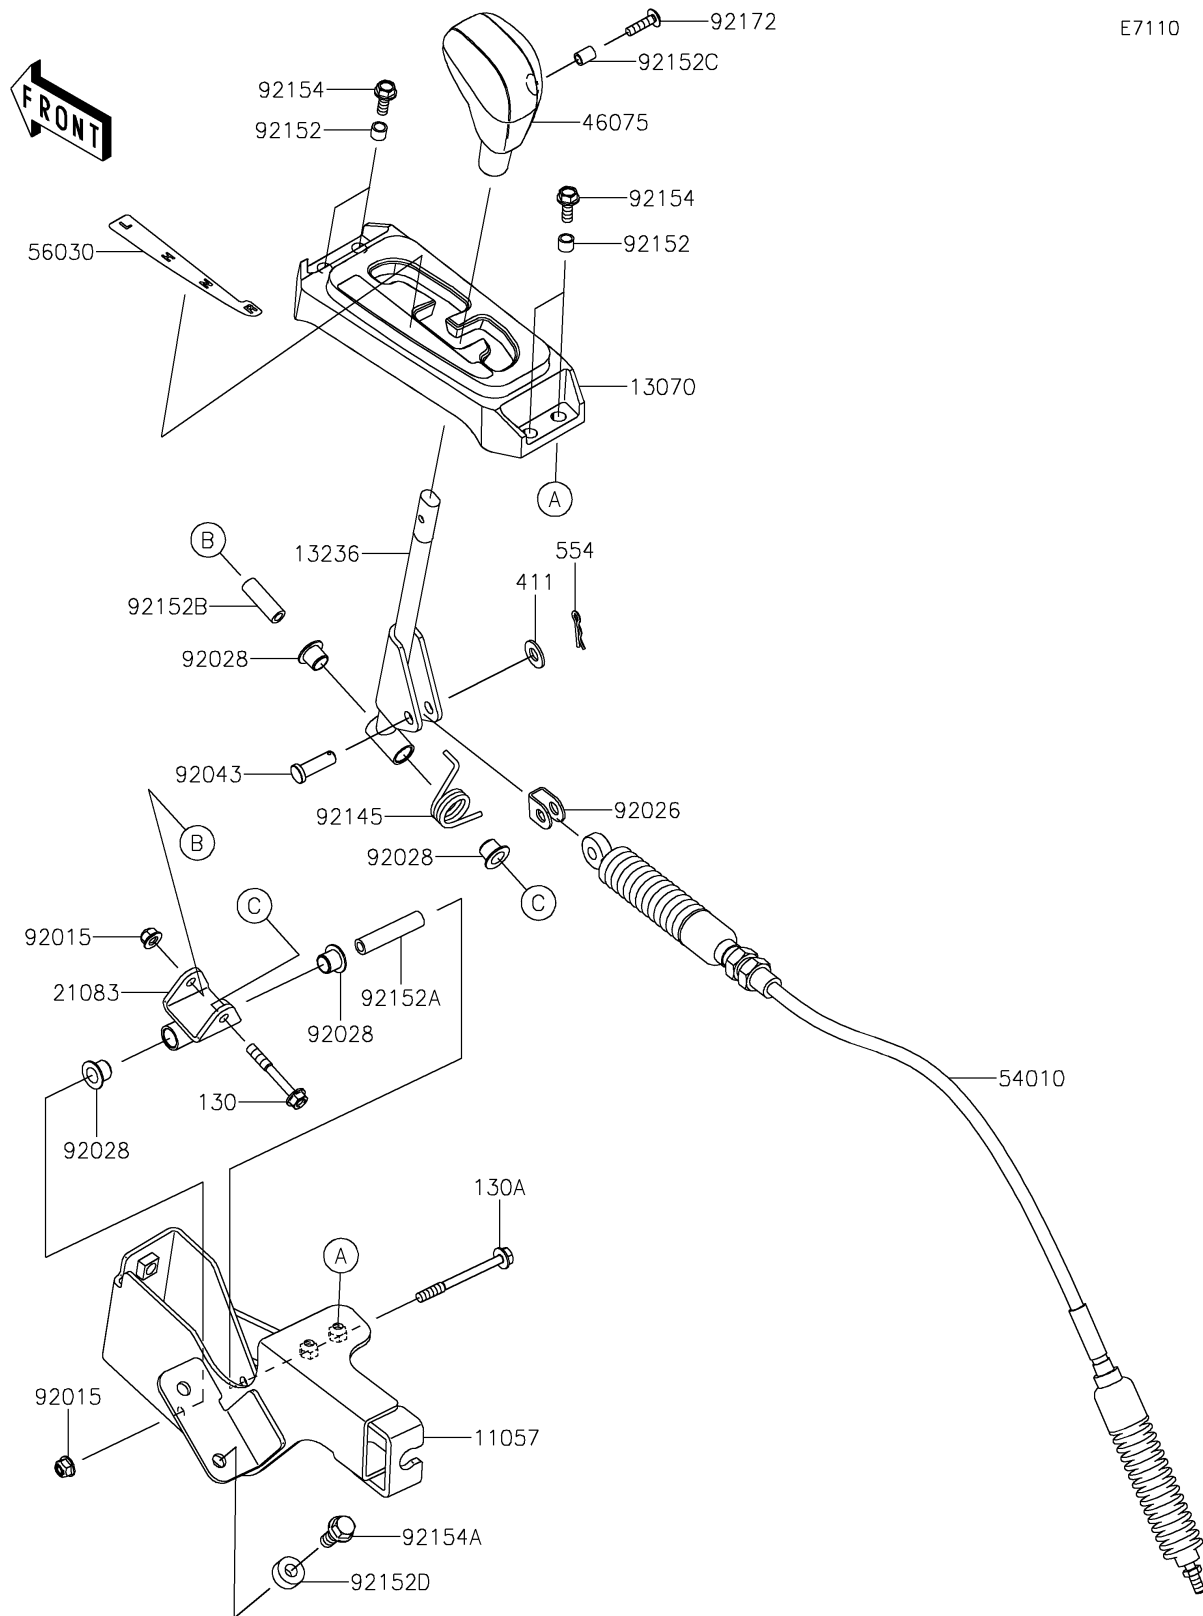

2019 TERYX4™ LE CAMO PARTS DIAGRAM

Control

E7110

2019 TERYX4™ LE CAMO PARTS LIST

Control

ITEM NAME	PART NUMBER	QUANTITY
BRACKET,SHIFT (Ref # 11057)	11057-1494	1
BOLT-FLANGED,6X45 (Ref # 130)	130CA0645	1
GUIDE,SHIFT GAUGE (Ref # 13070)	13070-0748	1
BOLT-FLANGED,6X65 (Ref # 130A)	130CA0665	1
LEVER-COMP,SHIFT (Ref # 13236)	13236-0727	1
ARM (Ref # 21083)	21083-0710	1
WASHER-PLAIN,8MM (Ref # 411)	411AA0800	1
GRIP (Ref # 46075)	46075-0569	1
CABLE,SHIFT (Ref # 54010)	54010-0619	1
PIN-SNAP (Ref # 554)	554DA0800	1
LABEL,SHIFT POSITION (Ref # 56030)	56030-0849	1
NUT,LOCK,FLANGED,6MM (Ref # 92015)	92015-1675	1
SPACER (Ref # 92026)	92026-0074	1
BUSHING (Ref # 92028)	92028-1507	1
PIN (Ref # 92043)	92043-0053	1
SPRING (Ref # 92145)	92145-0832	1
COLLAR (Ref # 92152)	92152-1332	1
COLLAR,6.0X10X47 (Ref # 92152A)	92152-1517	1
COLLAR,6.0X10X30 (Ref # 92152B)	92152-1518	1
COLLAR,5.6X8X10.5 (Ref # 92152C)	92152-1545	1
COLLAR,8.2X18X8 (Ref # 92152D)	92152-1553	1
BOLT,FLANGED,6X16 (Ref # 92154)	92154-0887	1
BOLT,FLANGED,8X20 (Ref # 92154A)	92154-1104	1
SCREW,5X20 (Ref # 92172)	92172-2081	1