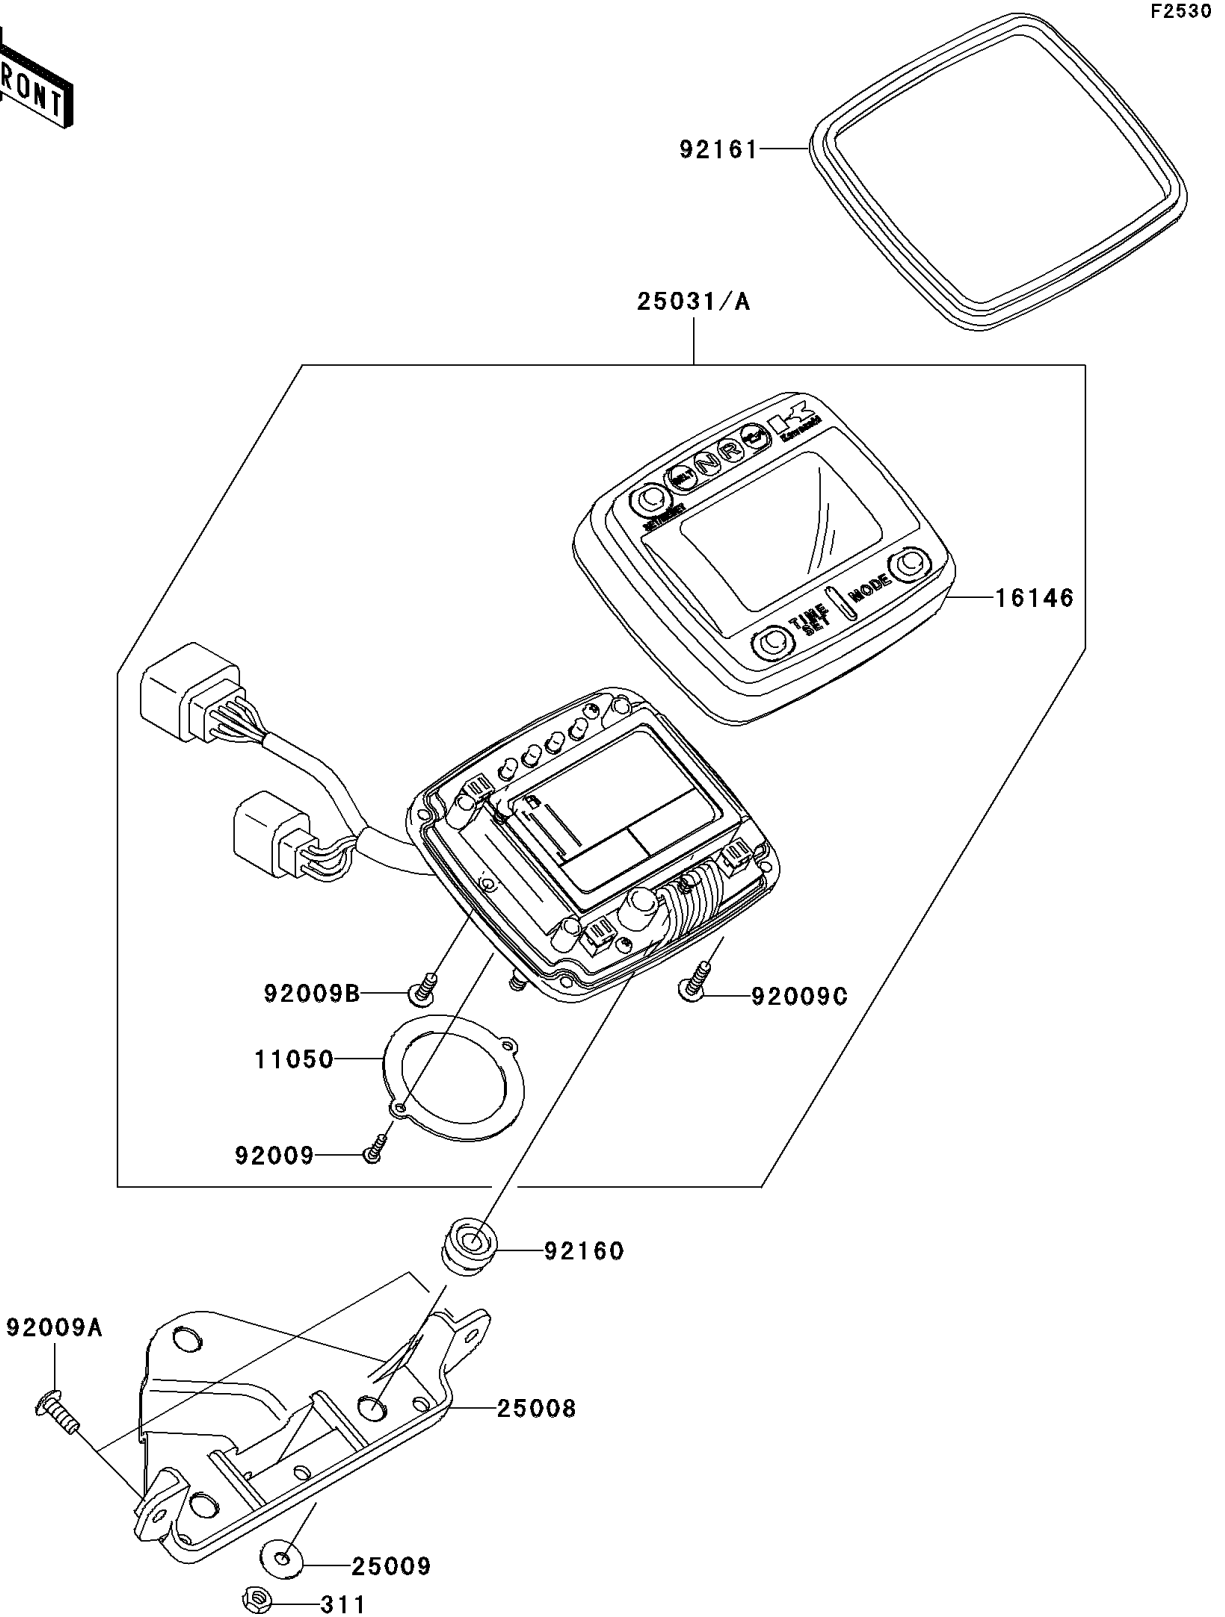

2004 Prairie 700 4x4 PARTS DIAGRAM

Meter(s)

2004 Prairie 700 4x4 PARTS LIST

Meter(s)

ITEM NAME	PART NUMBER	QUANTITY
NUT-HEX (Ref # 311)	311C0500	3
BRACKET,METER (Ref # 11050)	11050-1932	1
COVER-ASSY,UPPER (Ref # 16146)	16146-0011	1
BRACKET-METER (Ref # 25008)	25008-1226	1
WASHER,5.2X16X1.2 (Ref # 25009)	25009-004	3
SCREW,TAPPING,3X12 (Ref # 92009)	92009-1028	2
SCREW,TAPPING,5X14 (Ref # 92009A)	92009-1197	2
SCREW,TAPPING,4X12 (Ref # 92009B)	92009-1254	1
SCREW,6X18 (Ref # 92009C)	92009-1663	2
DAMPER (Ref # 92160)	92160-1460	3
DAMPER,METER,UPP (Ref # 92161)	92161-1114	1
METER-ASSY,MPH (Ref # 25031)	25031-0025	1
METER-ASSY,KPH (Ref # 25031A)	25031-0026	1