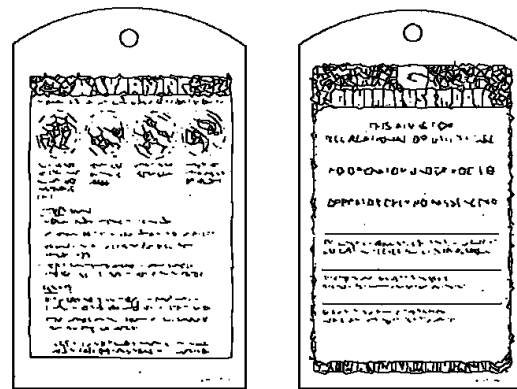

2018 BRUTE FORCE® 300 PARTS DIAGRAM

Labels(US)

F2860

56071D

56071E

56071J

56071B

56071A

56071F

56071C

56071H

56071I

56071

56071G

2018 BRUTE FORCE® 300 PARTS LIST

Labels(US)

ITEM NAME	PART NUMBER	QUANTITY
LABEL-WARNING,OFF ROAD (Ref # 56071)	56071-Y019	1
LABEL-WARNING,NO PASSENGER (Ref # 56071A)	56071-Y022	1
LABEL-WARNING,SHIFT LEVER (Ref # 56071B)	56071-Y034	1
LABEL-WARNING,AIR CLEANER (Ref # 56071C)	56071-Y035	1
LABEL-WARNING,OFF ROAD (Ref # 56071D)	56071-Y036	1
LABEL-WARNING,MAX. CAPACITY (Ref # 56071E)	56071-Y037	1
LABEL-WARNING,UNDER 16 (Ref # 56071F)	56071-Y038	1
LABEL-WARNING,HANGTAG (Ref # 56071G)	56071-Y039	1
LABEL-WARNING,CARRIER (Ref # 56071H)	56071-Y040	1
LABEL-WARNING,CARRIER (Ref # 56071I)	56071-Y041	1
LABEL-WARNING,DRIVE BELT (Ref # 56071J)	56071-Y042	1