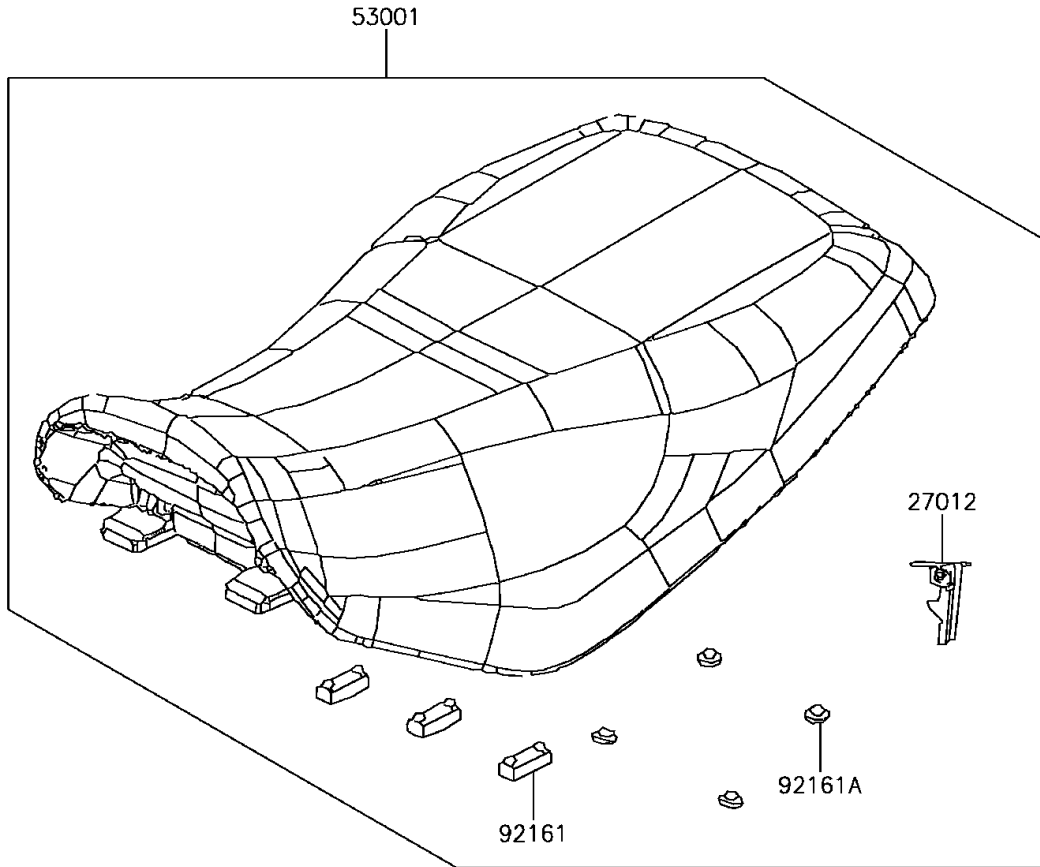

# 2018 BRUTE FORCE® 300 PARTS DIAGRAM

Seat

F2510

## 2018 BRUTE FORCE® 300 PARTS LIST

### Seat

ITEM NAME	PART NUMBER	QUANTITY
HOOK,SEAT LOCK (Ref # 27012)	27012-Y002	1
SEAT-ASSY (Ref # 53001)	53001-Y001	1
TOOL-KIT (Ref # 56007)	56007-Y003	1
DAMPER,SEAT (Ref # 92161)	92161-Y013	3
DAMPER (Ref # 92161A)	92161-Y014	4