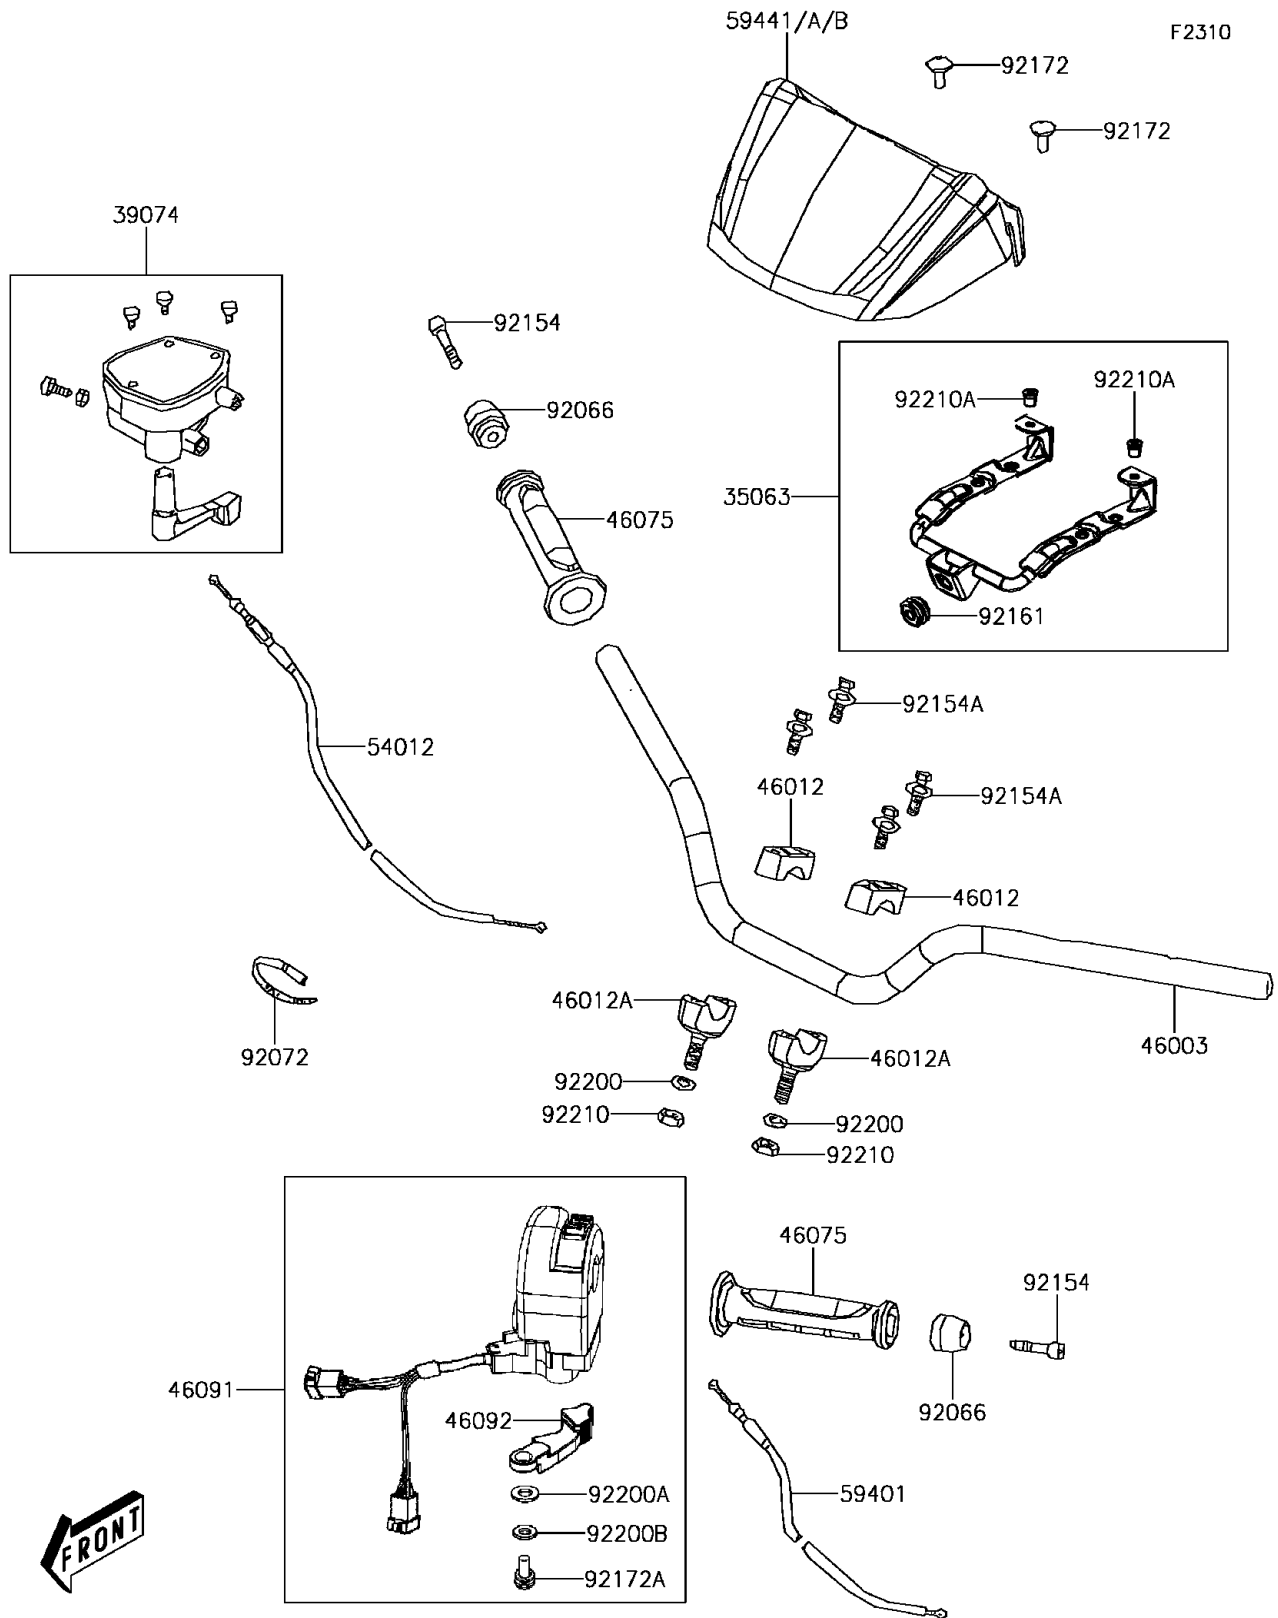

2018 BRUTE FORCE® 300 PARTS DIAGRAM

Handlebar

2018 BRUTE FORCE® 300 PARTS LIST

Handlebar

ITEM NAME	PART NUMBER	QUANTITY
STAY,HANDLE COVER (Ref # 35063)	35063-Y006	1
LEVER-ASSY-THROTTLE (Ref # 39074)	39074-Y001	1
HANDLE,BLACK (Ref # 46003)	46003-Y002-935	1
HOLDER-HANDLE,UPP (Ref # 46012)	46012-Y004	2
HOLDER-HANDLE,LWR (Ref # 46012A)	46012-Y005	2
GRIP,HANDLE (Ref # 46075)	46075-Y004	2
HOUSING-ASSY-CONTROL,LH (Ref # 46091)	46091-Y002	1
LEVER-GRIP,CHOKE (Ref # 46092)	46092-Y010	1
CABLE-THROTTLE (Ref # 54012)	54012-Y003	1
CABLE-CHOKE (Ref # 59401)	59401-Y001	1
COVER-HANDLE,B.WHITE (Ref # 59441)	59441-Y002-932	1
COVER-HANDLE,S.BLACK (Ref # 59441A)	59441-Y002-933	1
PLUG,HANDLE (Ref # 92066)	92066-Y010	2
BAND (Ref # 92072)	92072-Y001	1
BOLT,8X42 (Ref # 92154)	92154-Y017	2
BOLT,8X35 (Ref # 92154A)	92154-Y018	4
DAMPER (Ref # 92161)	92161-Y006	1
SCREW,5X16 (Ref # 92172)	92172-Y039	2
SCREW,5X10 (Ref # 92172A)	92172-Y079	1
WASHER,10MM (Ref # 92200)	92200-Y020	2
WASHER,WAVE (Ref # 92200A)	92200-Y068	1
WASHER,5MM (Ref # 92200B)	92200-Y069	1
NUT,10MM (Ref # 92210)	92210-Y042	2
NUT,5MM (Ref # 92210A)	92210-Y056	2